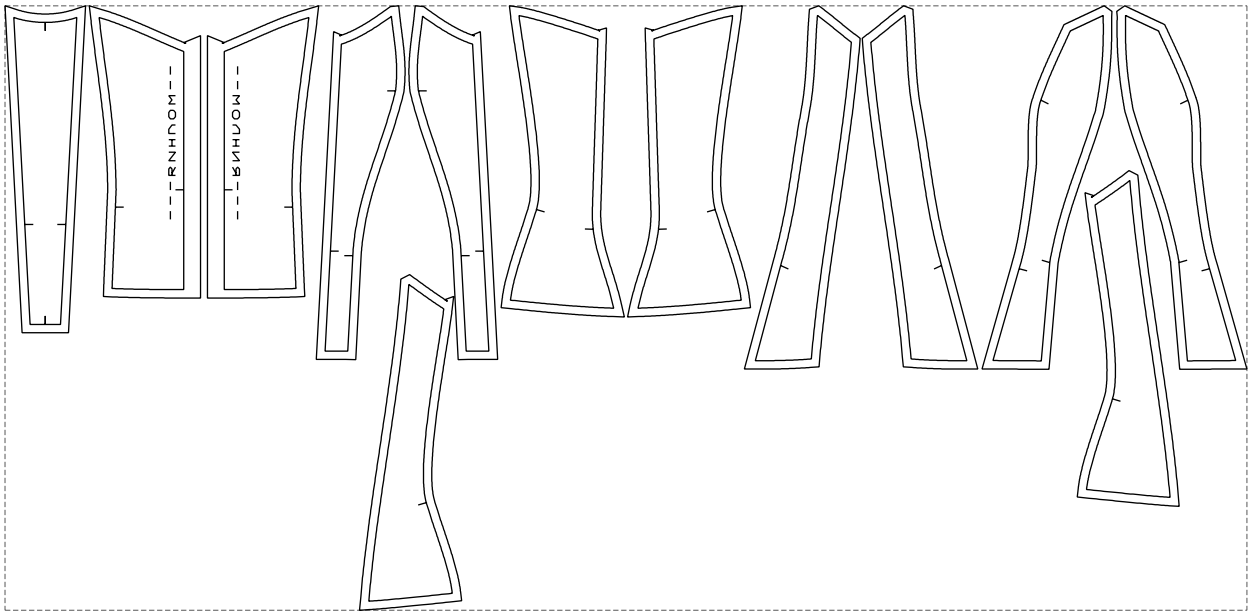

# Example

size:1478.96 x720.05 mm

Maneken =1 ver.0

rz\_1=170

rz\_16=88

rz\_17=75.6

rz\_18=67.6

rz\_19=96

rz\_20=94.6

---

. . . . .  
. . . . .  
. . . . .