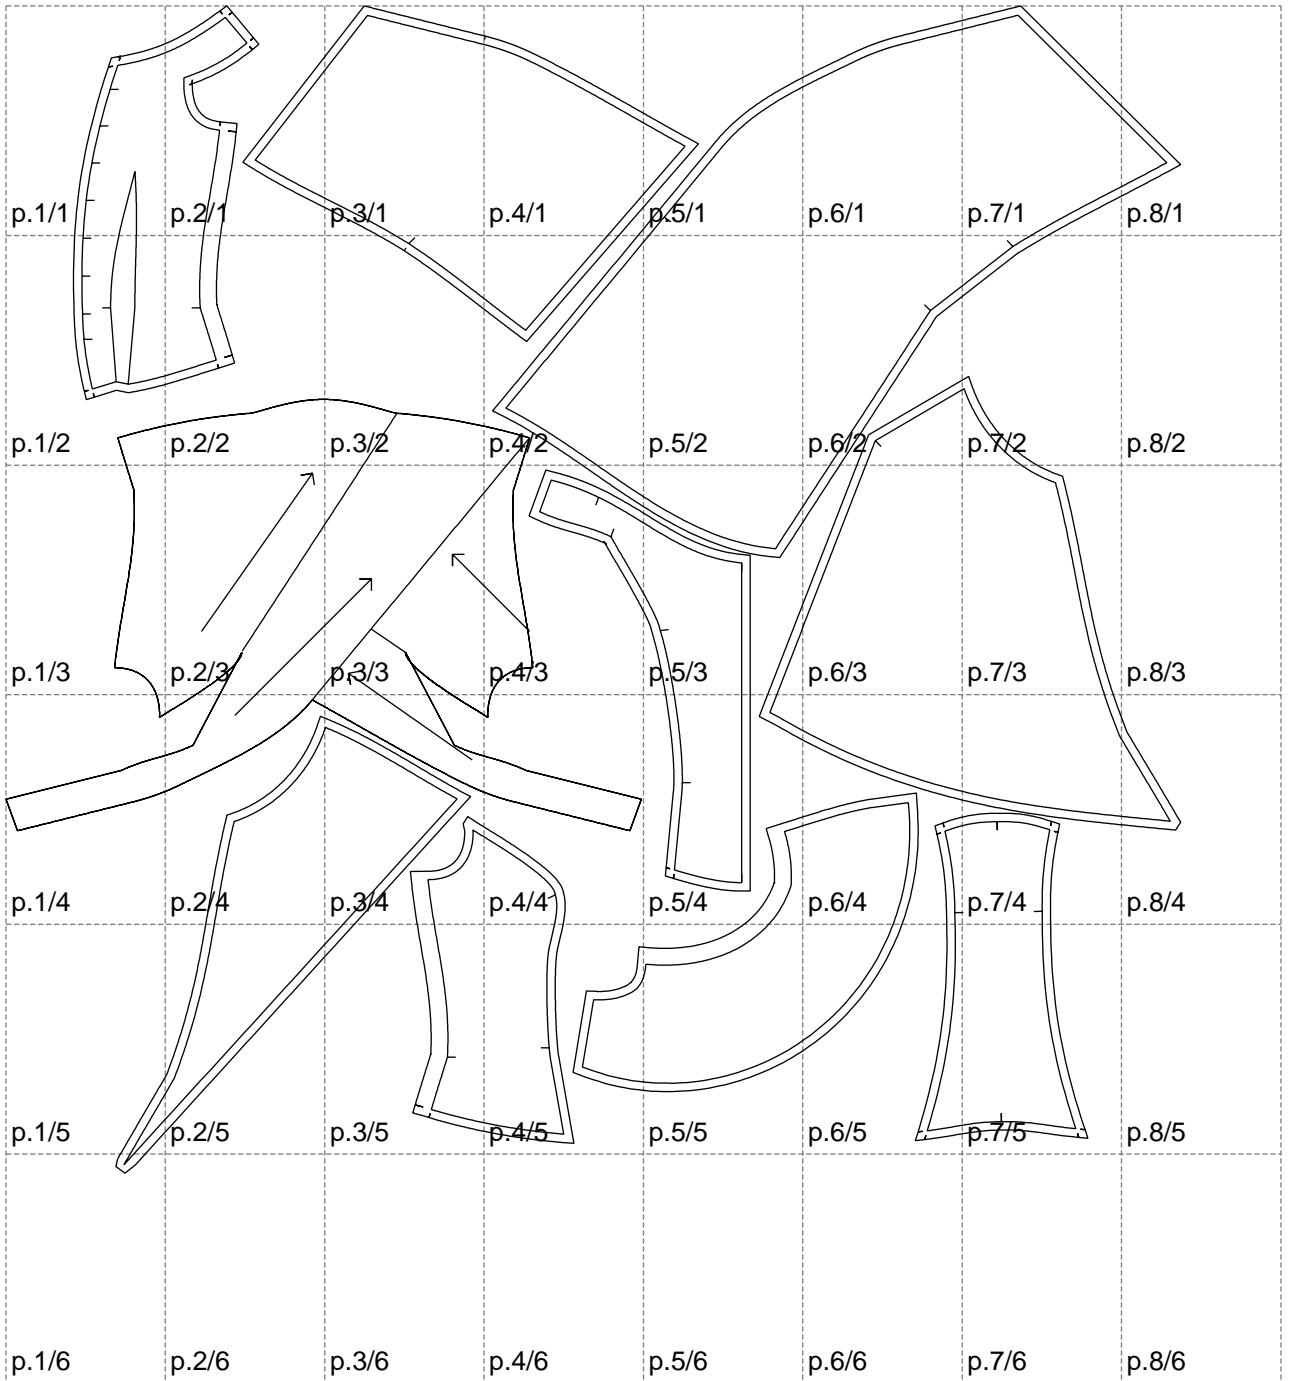

Not for print

Paper size: A4, size:1399.00 x1389.83 mm

# Example

size:1499.00 x1704.02 mm

Maneken =1 ver.0

rz\_1=170

rz\_16=88

rz\_17=75.6

rz\_18=67.6

rz\_19=96

rz\_20=94.6

---

. . . . .  
. . . . .  
. . . . .