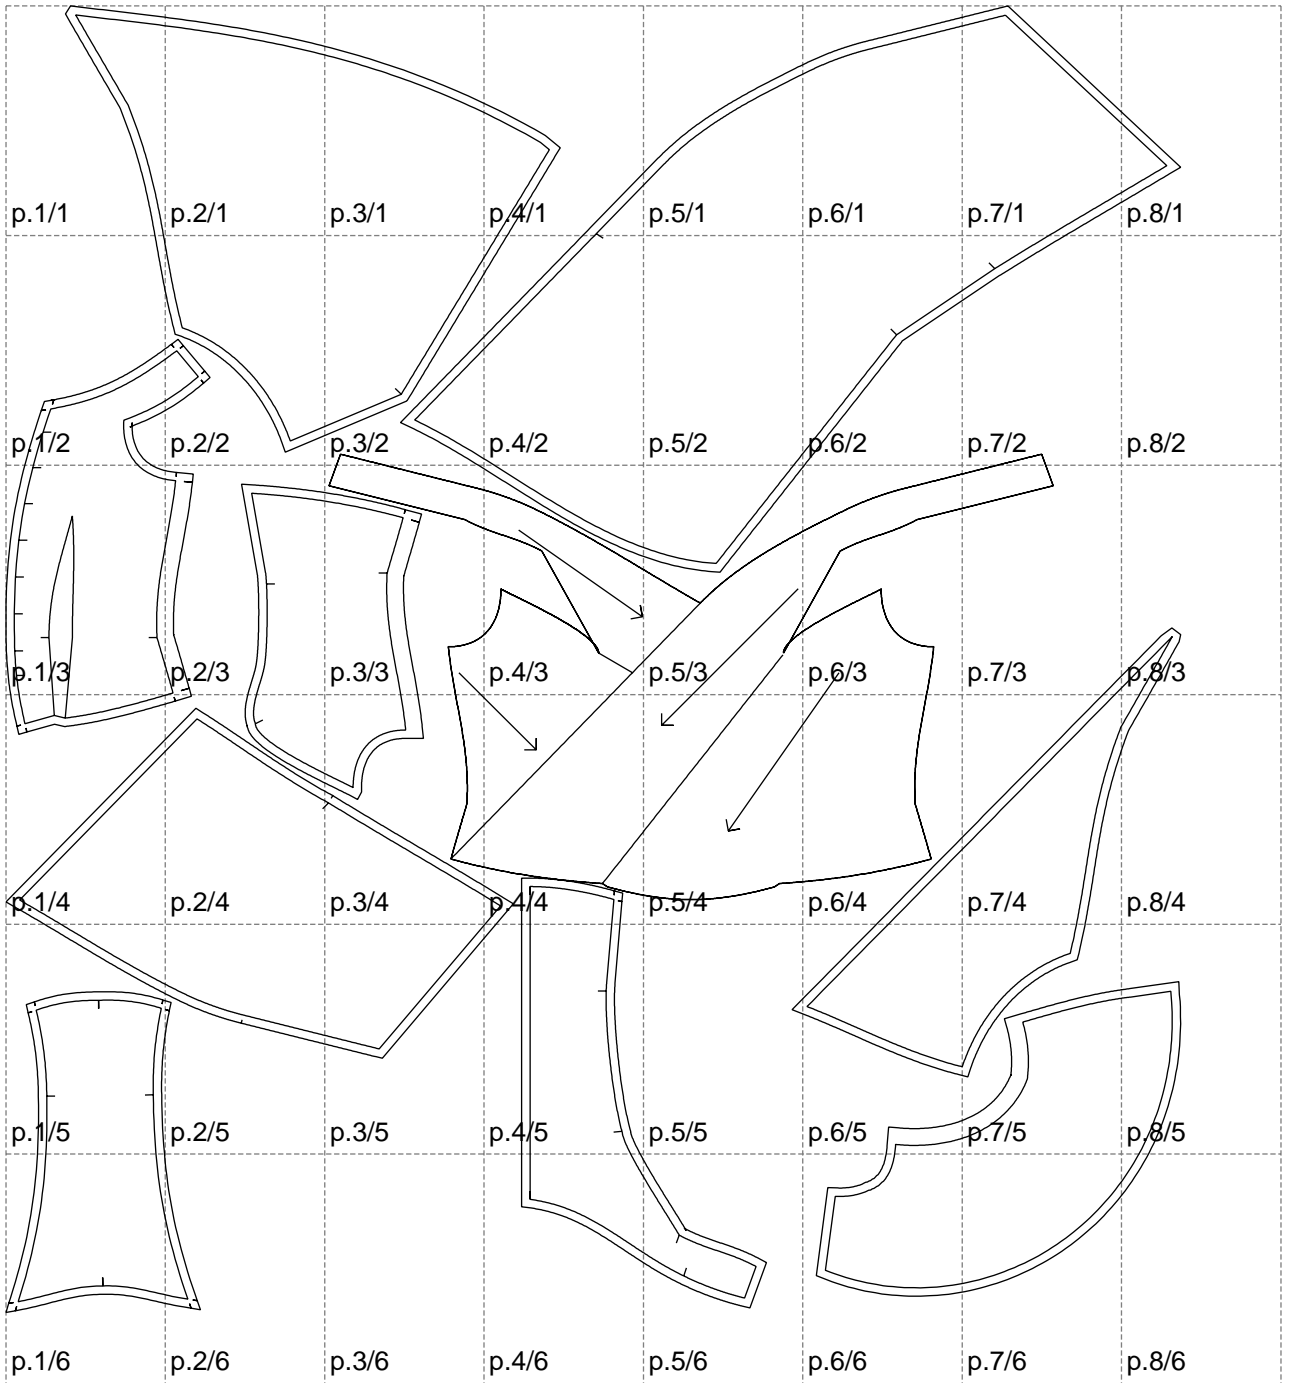

Not for print

Paper size: A4, size:1399.00 x1555.89 mm

Example

size:1499.00 x1888.42 mm

Maneken =1 ver.0

rz_1=170

rz_16=104

rz_17=88.9

rz_18=84.4

rz_19=112

rz_20=109.3

.
.
.