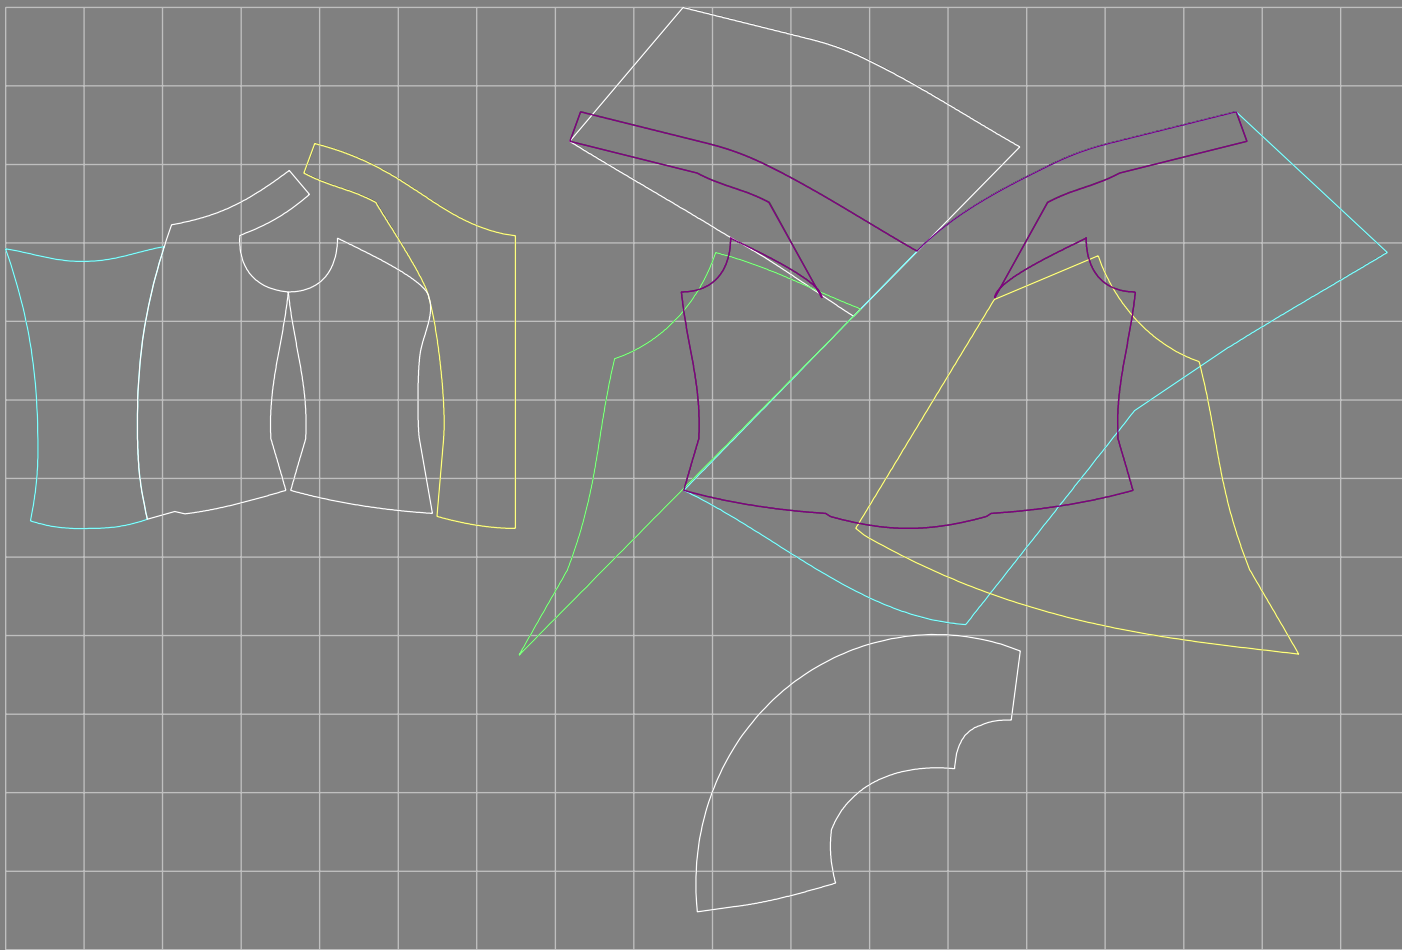

Not for print

Paper size: A4, size:1399.00 x1555.89 mm

Example

size:1499.00 x1888.42 mm

Maneken =1 ver.0

rz_1=170

rz_16=104

rz_17=88.9

rz_18=84.4

rz_19=112

rz_20=109.3

.
.
.