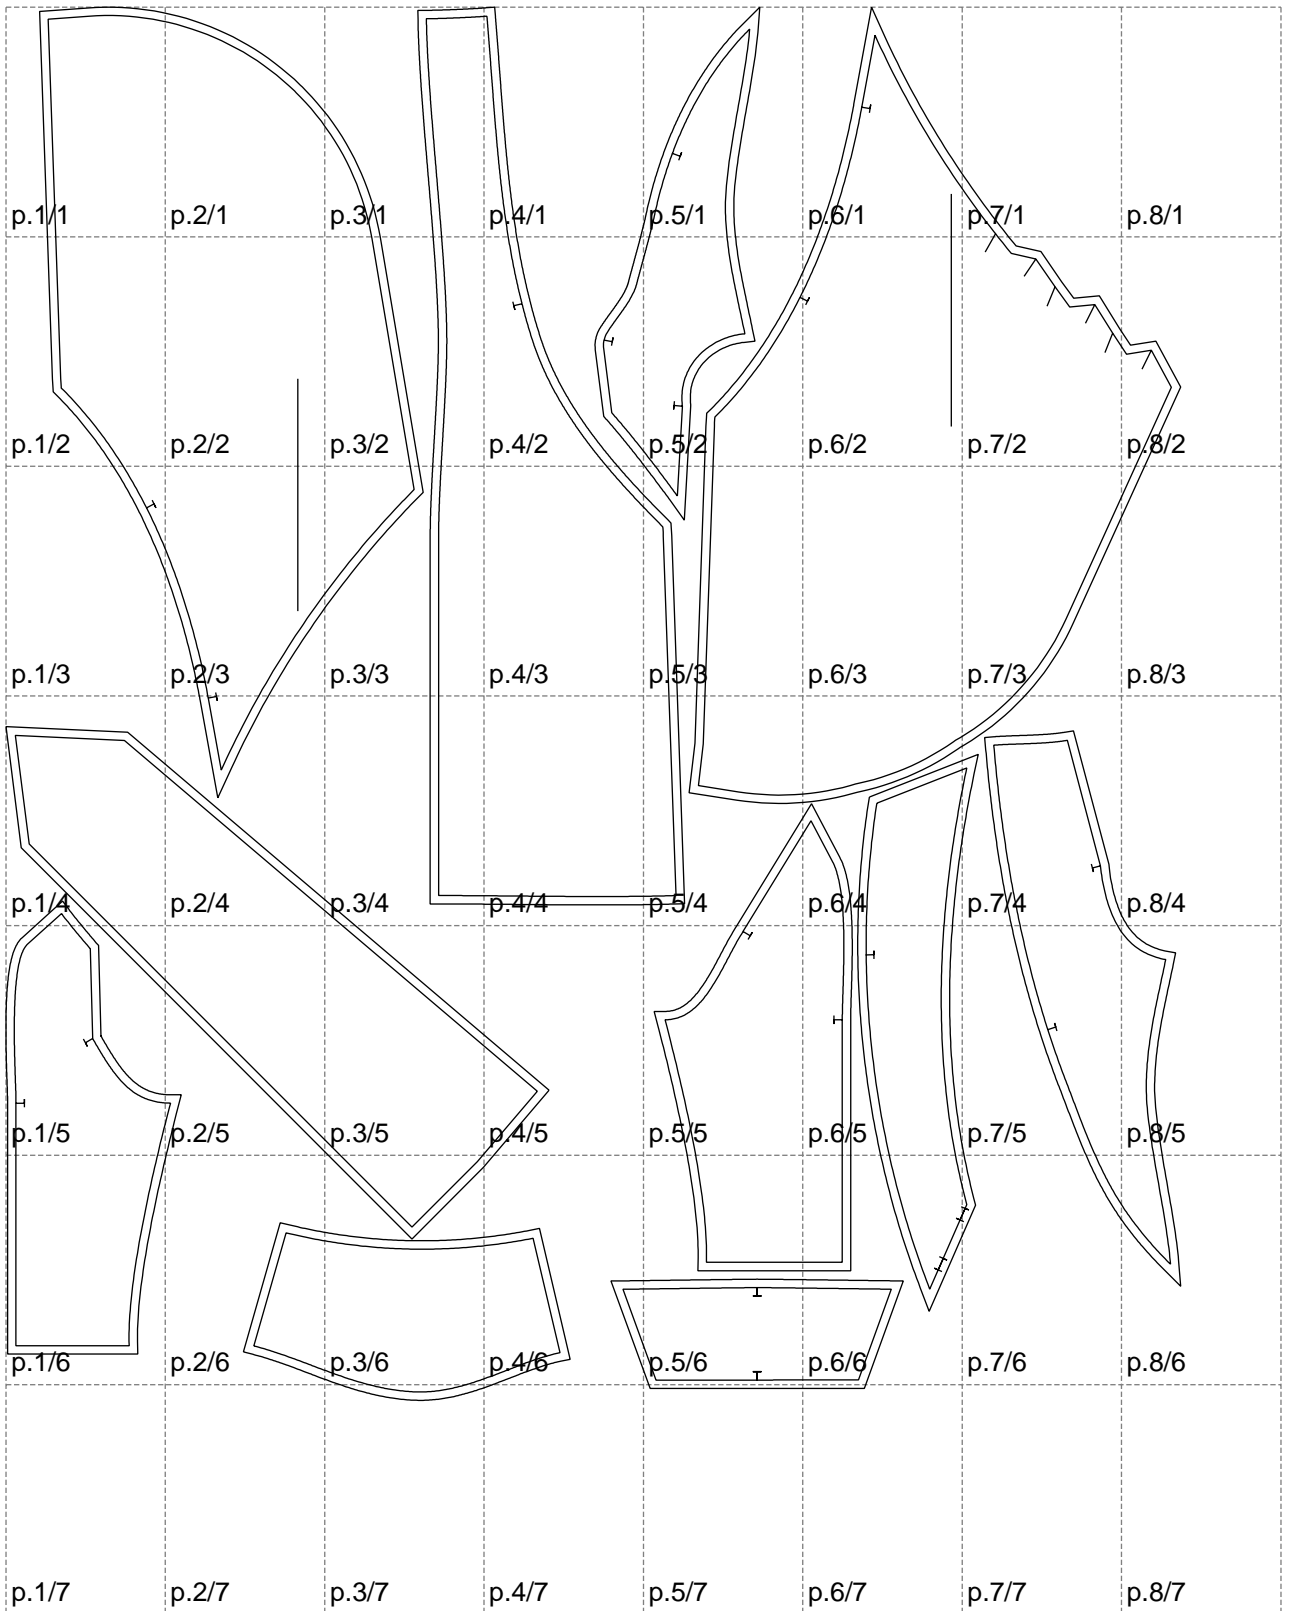

Not for print

Paper size: A4, size:1399.00 x1658.97 mm

# Example

size:1499.00 x2795.26 mm

Maneken =1 ver.0

rz\_1=170

rz\_16=96

rz\_17=82

rz\_18=76

rz\_19=104

rz\_20=101.8

---

. . . . .  
. . . . .  
. . . . .