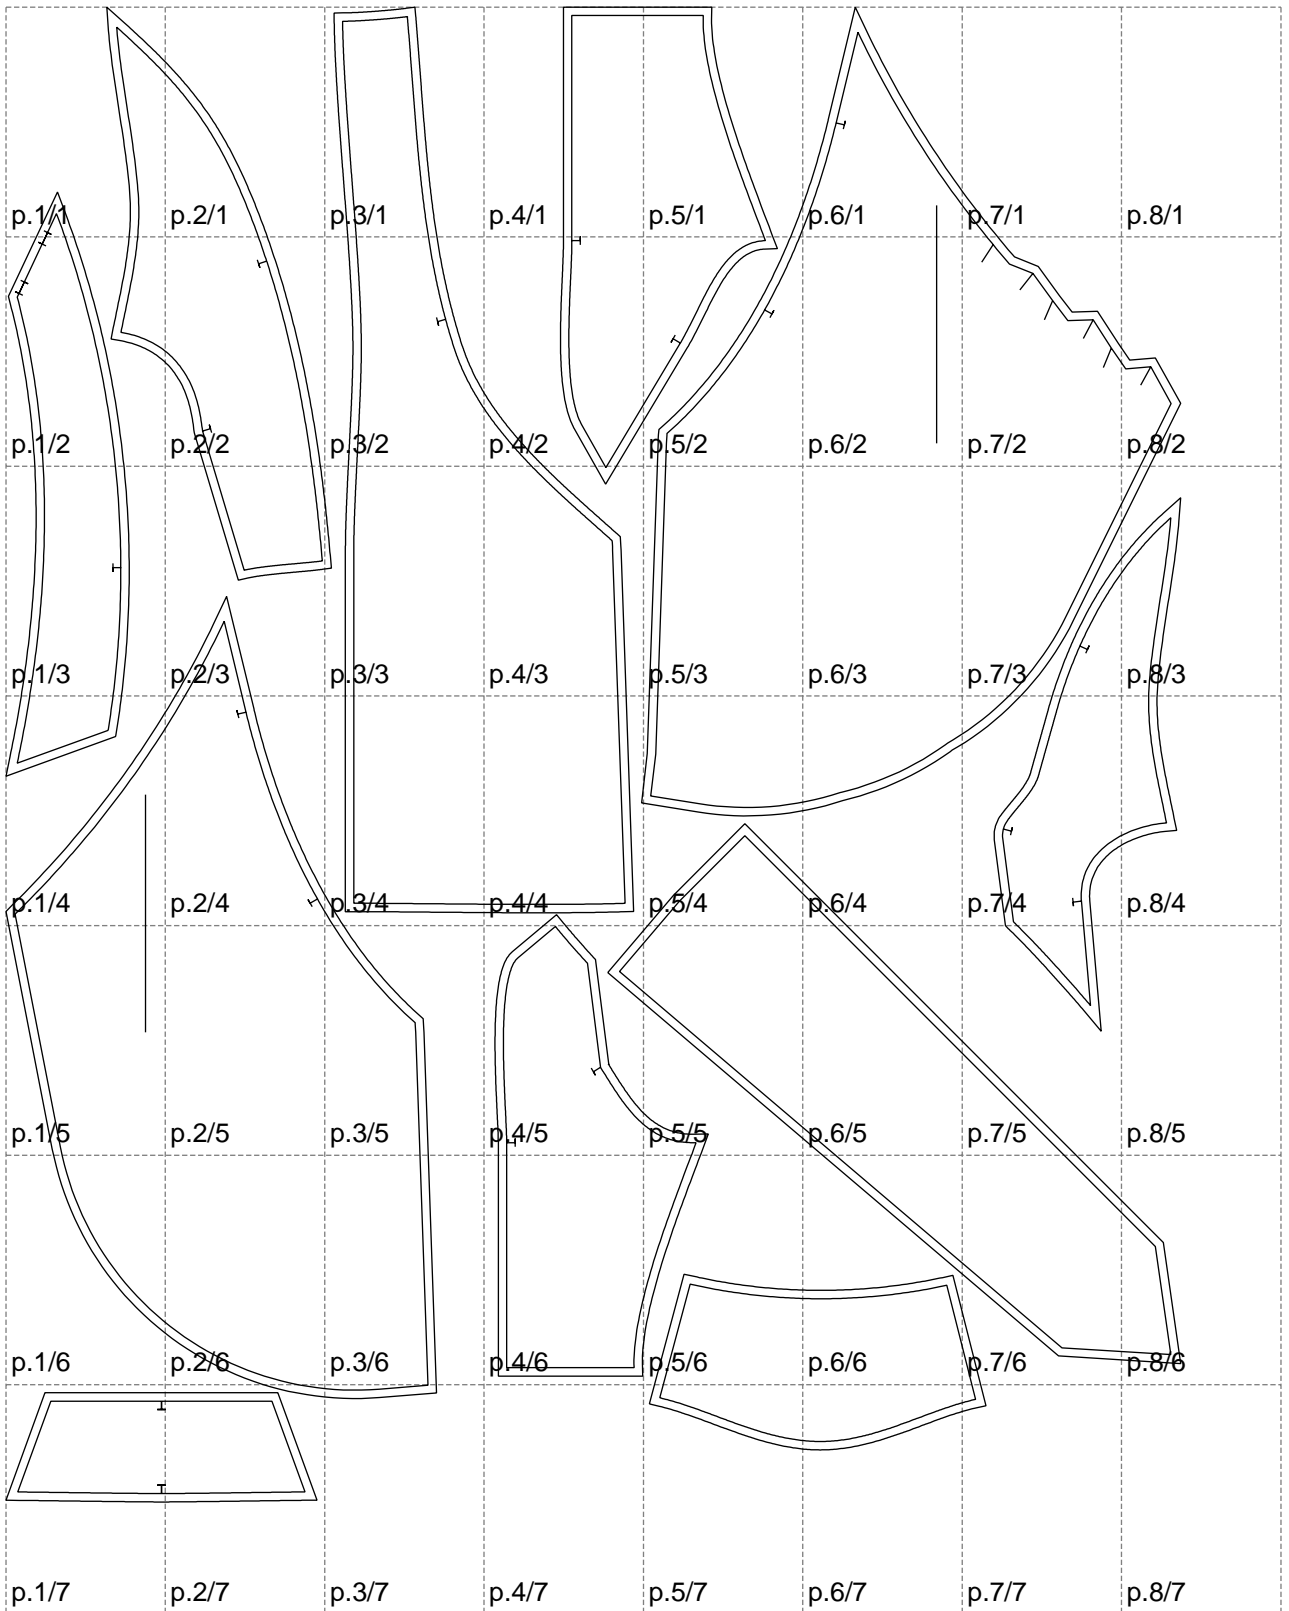

Not for print

Paper size: A4, size:1399.00 x1780.02 mm

# Example

size:1499.00 x3125.67 mm

Maneken =1 ver.0

rz\_1=170

rz\_16=112

rz\_17=96.2

rz\_18=94

rz\_19=120

rz\_20=117

---

. . . . .  
. . . . .  
. . . . .