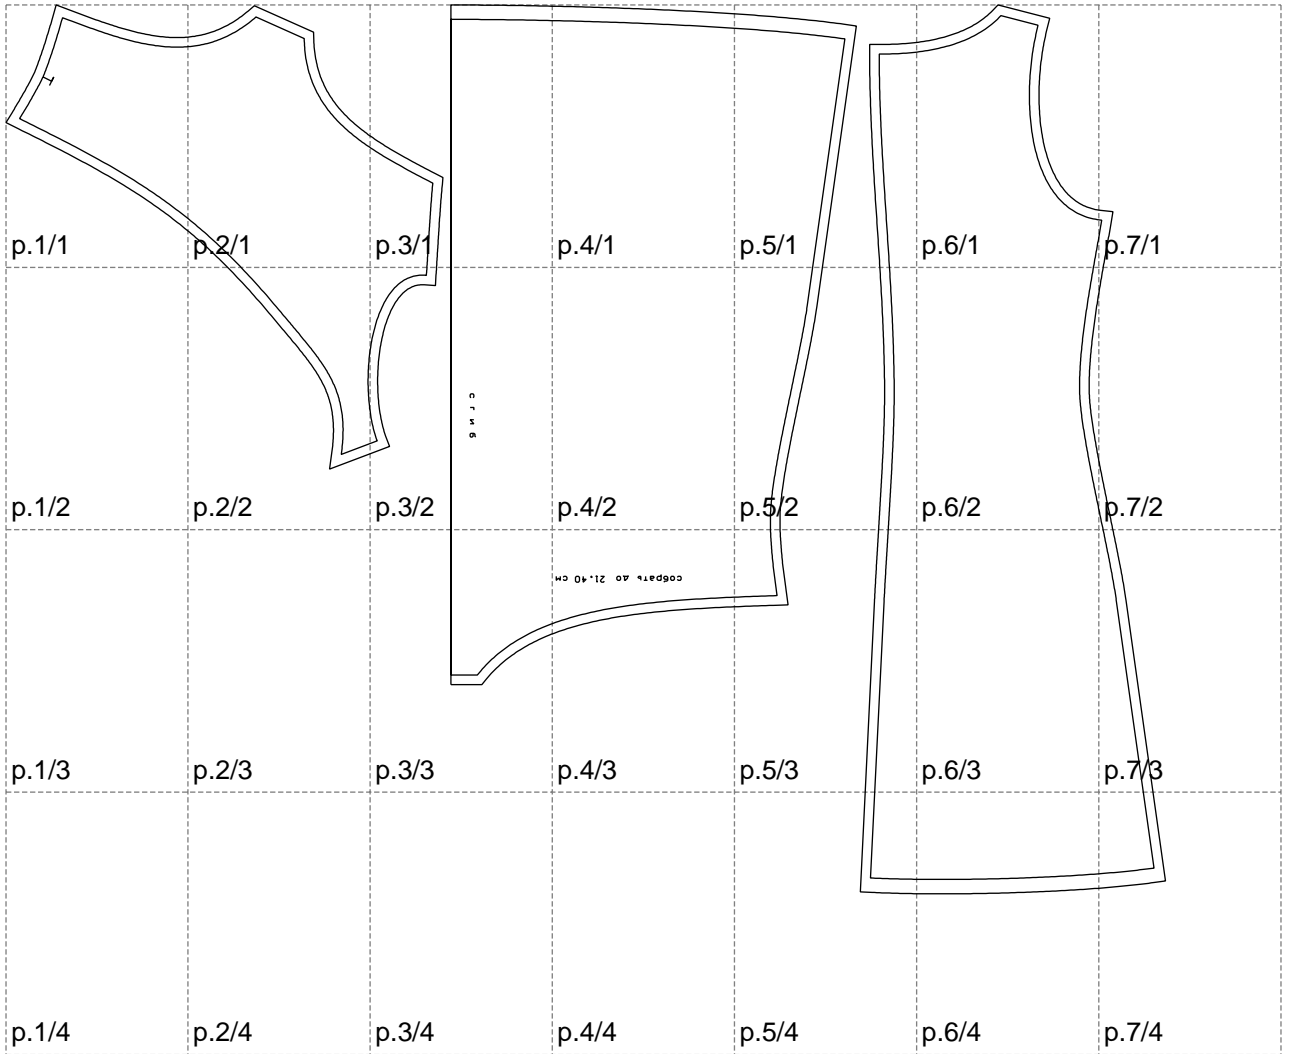

Not for print

Paper size: A4, size:1208.28 x926.15 mm

# Example

size:1499.00 x936.51 mm

Maneken =1 ver.0

rz\_1=170

rz\_16=92

rz\_17=78.8

rz\_18=71.8

rz\_19=100

rz\_20=98.1

---

. . . . .  
. . . . .  
. . . . .