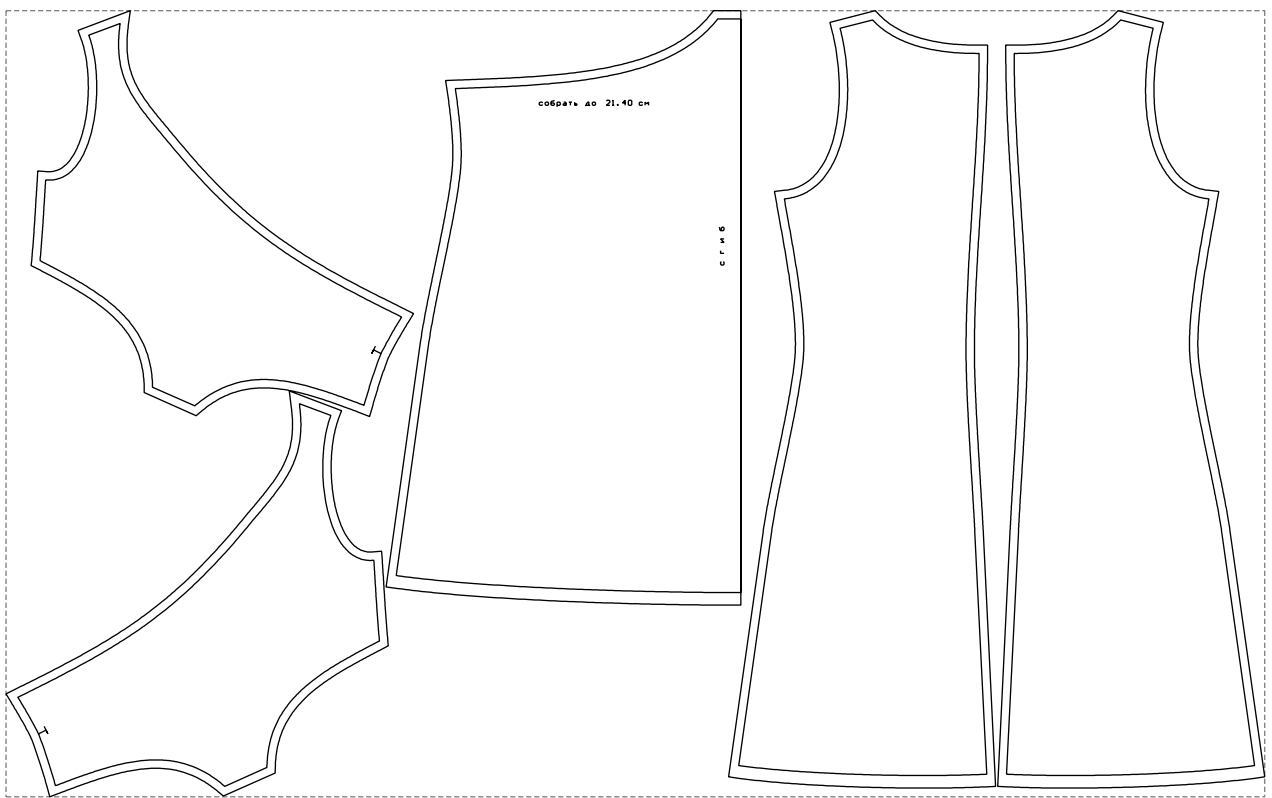

Not for print

Paper size: A4, size:1208.28 x926.15 mm

# Example

size:1499.00 x936.51 mm

Maneken =1 ver.0

rz\_1=170

rz\_16=92

rz\_17=78.8

rz\_18=71.8

rz\_19=100

rz\_20=98.1

---

. . . . .  
. . . . .  
. . . . .