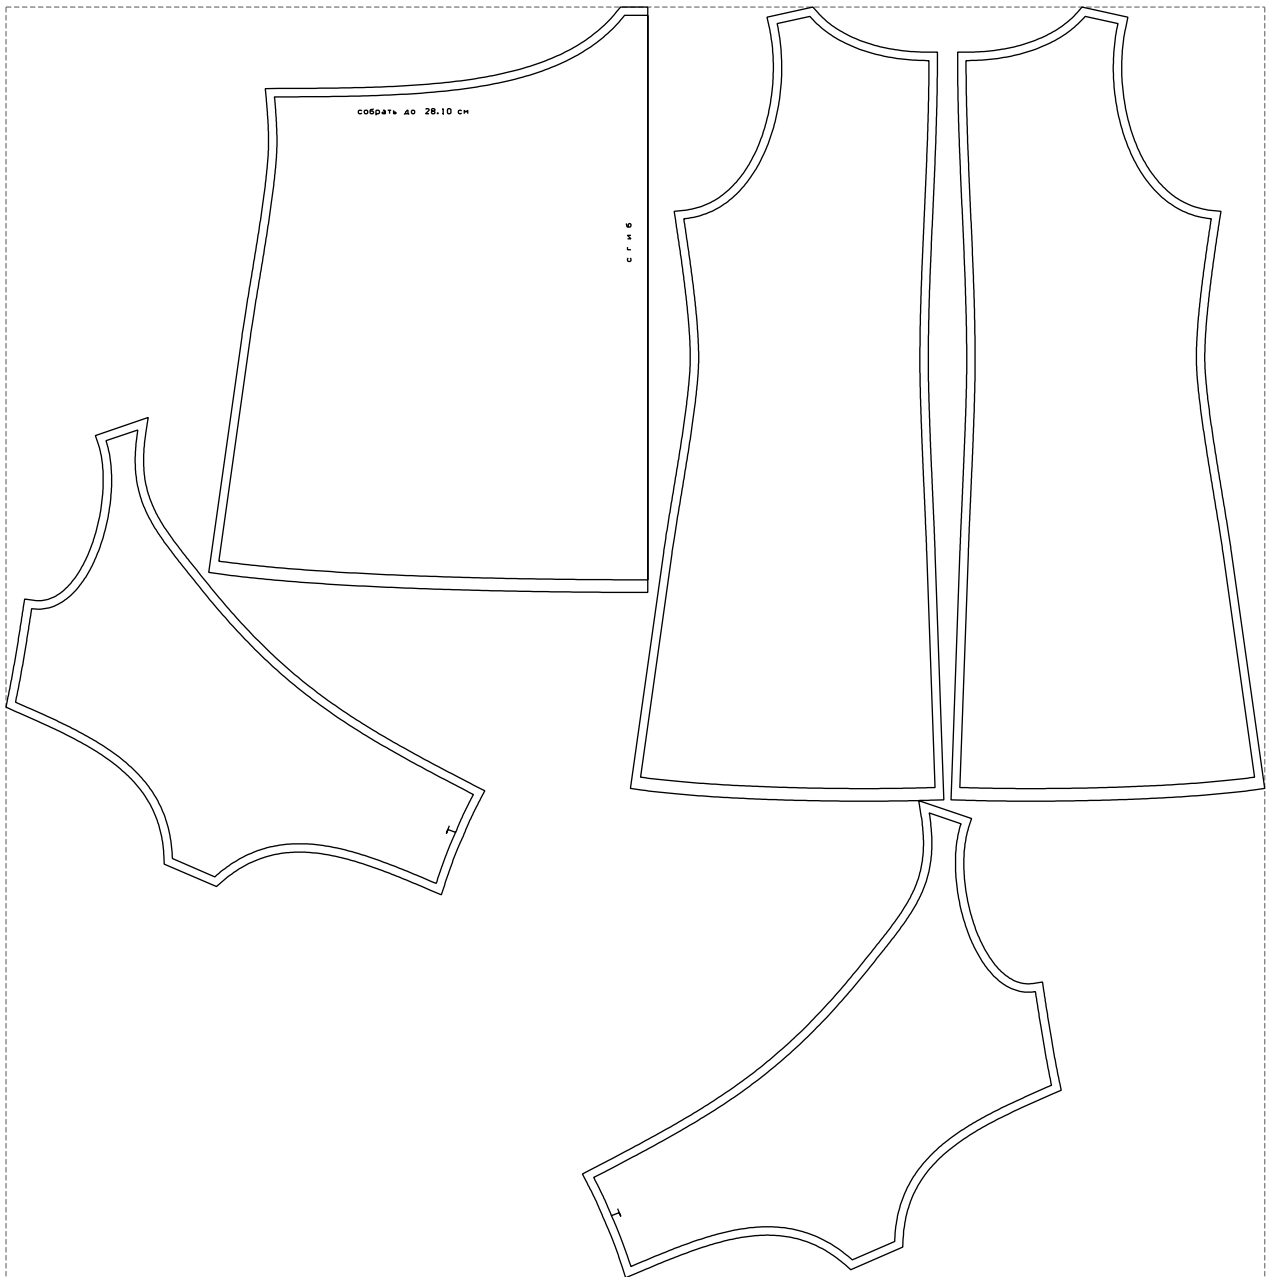

Not for print

Paper size: A4, size:1399.00 x945.99 mm

# Example

size:1499.00 x1513.73 mm

Maneken =1 ver.0

rz\_1=170

rz\_16=116

rz\_17=100

rz\_18=98.8

rz\_19=124