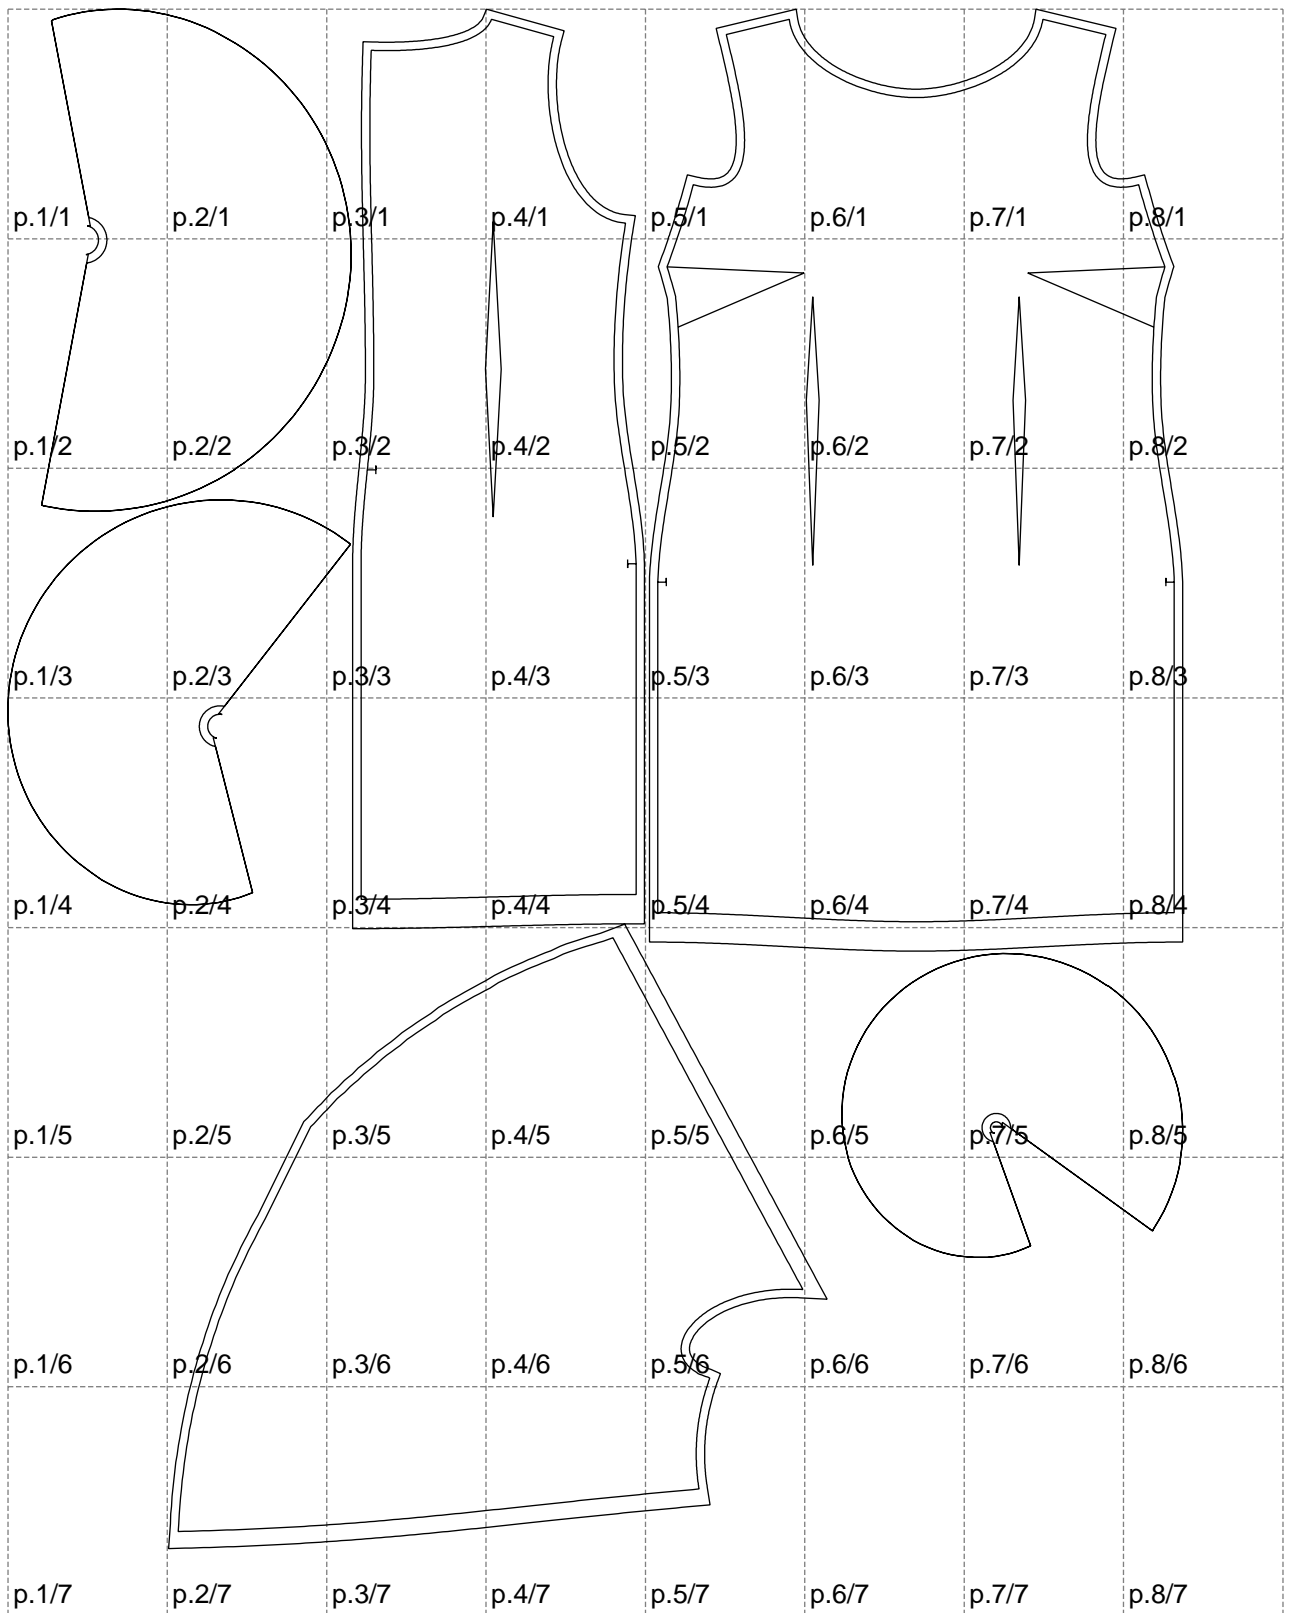

Not for print

Paper size: A4, size:1399.00 x1833.04 mm

# Example

size:1499.00 x2181.98 mm

Maneken =1 ver.0

rz\_1=170

rz\_16=116

rz\_17=100

rz\_18=98.8

rz\_19=124

rz\_20=121

---

. . . . .  
. . . . .  
. . . . .