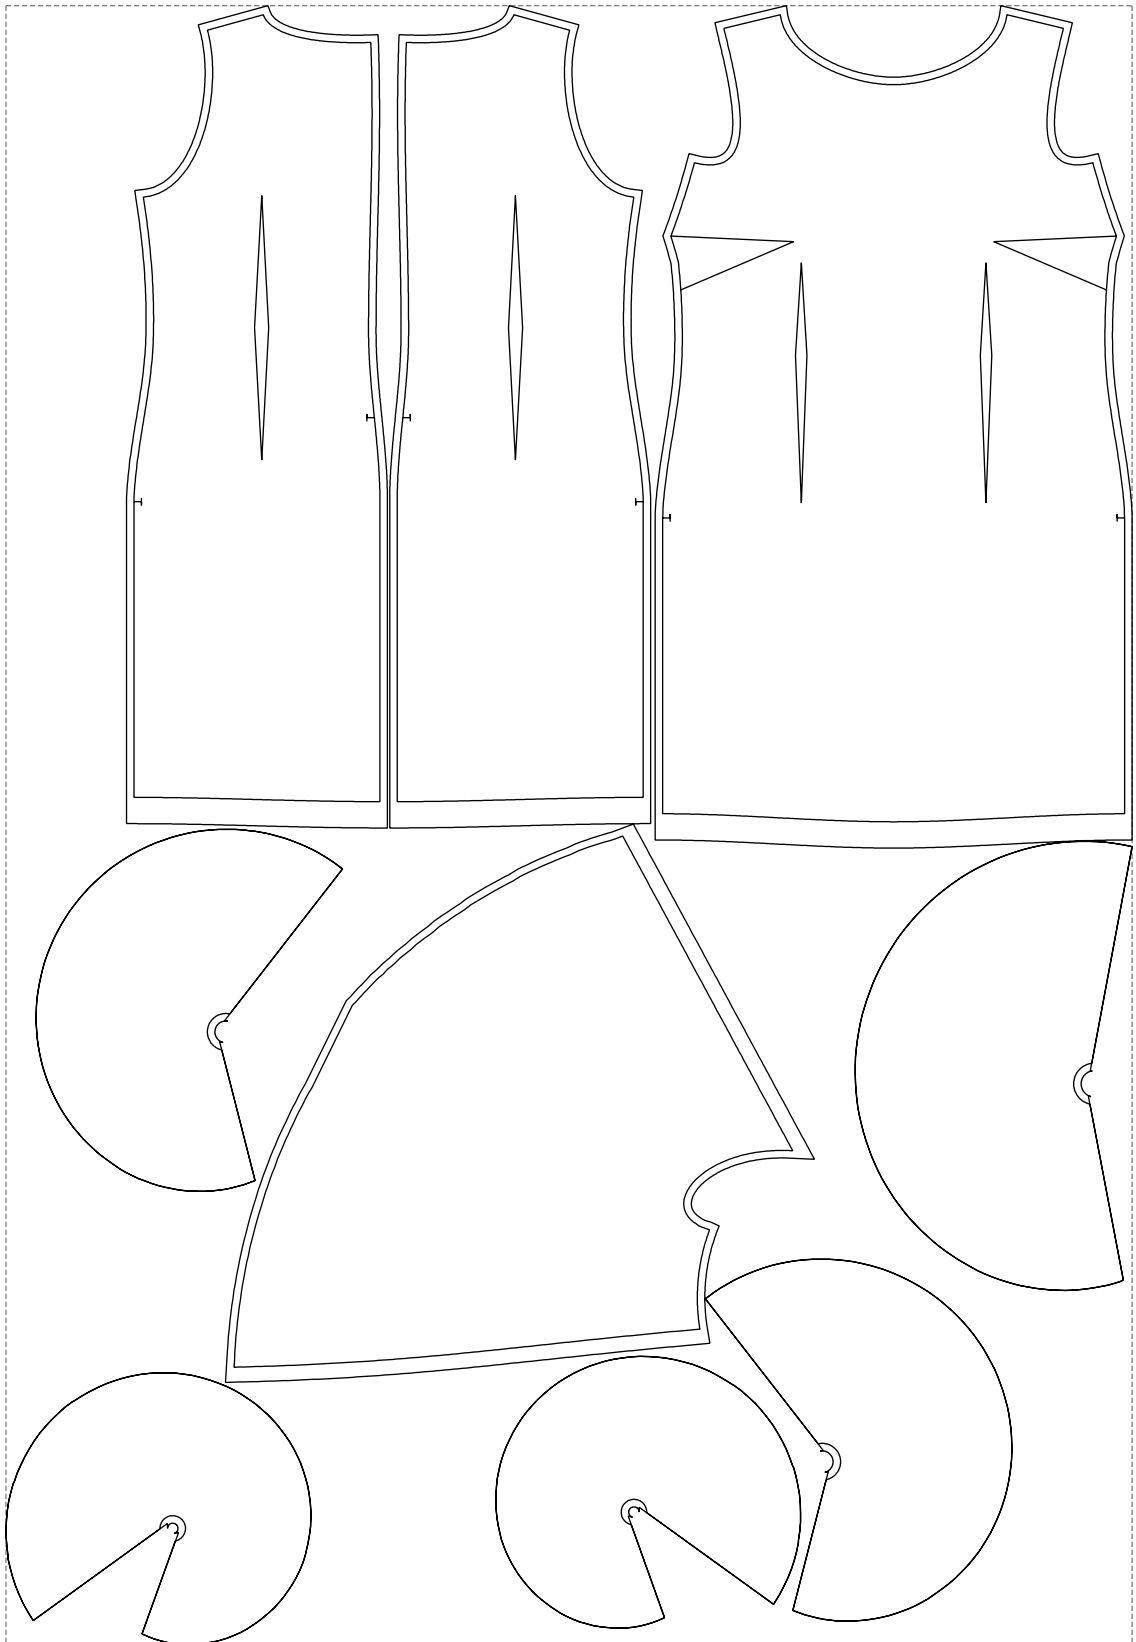

Not for print

Paper size: A4, size:1399.00 x1833.04 mm

# Example

size:1499.00 x2181.98 mm

Maneken =1 ver.0

rz\_1=170

rz\_16=116

rz\_17=100

rz\_18=98.8

rz\_19=124