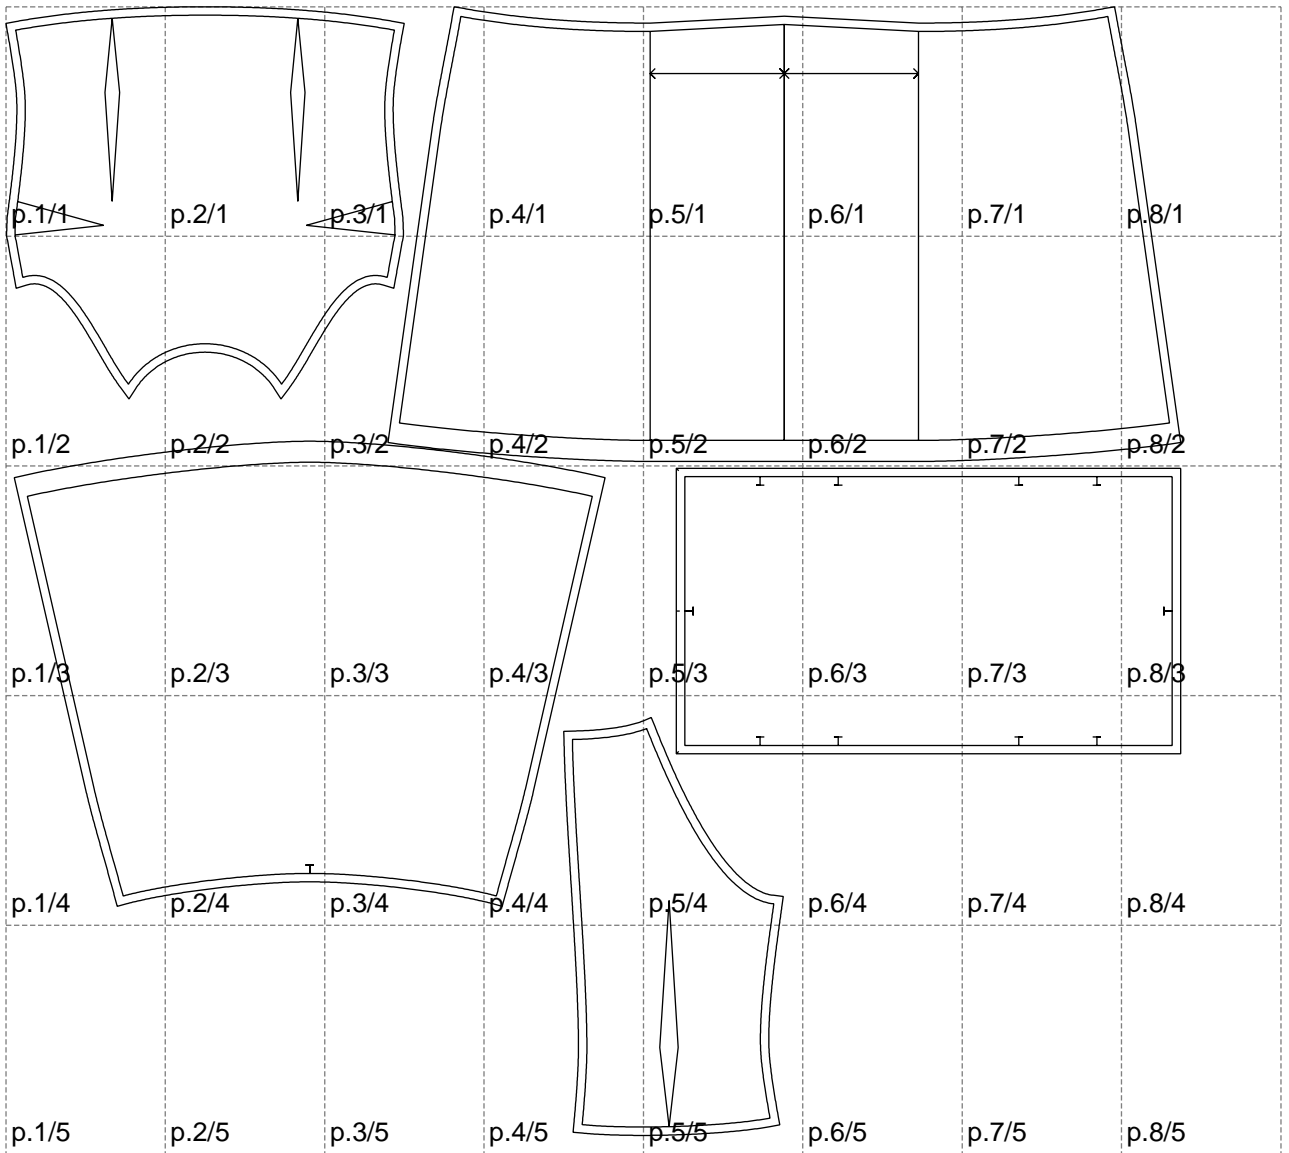

Not for print

Paper size: A4, size:1399.00 x1343.96 mm

# Example

size:1478.86 x1396.14 mm

Maneken =1 ver.0

rz\_1=170

rz\_16=88

rz\_17=75.6

rz\_18=67.6

rz\_19=96

rz\_20=94.6

---

. . . . .  
. . . . .  
. . . . .