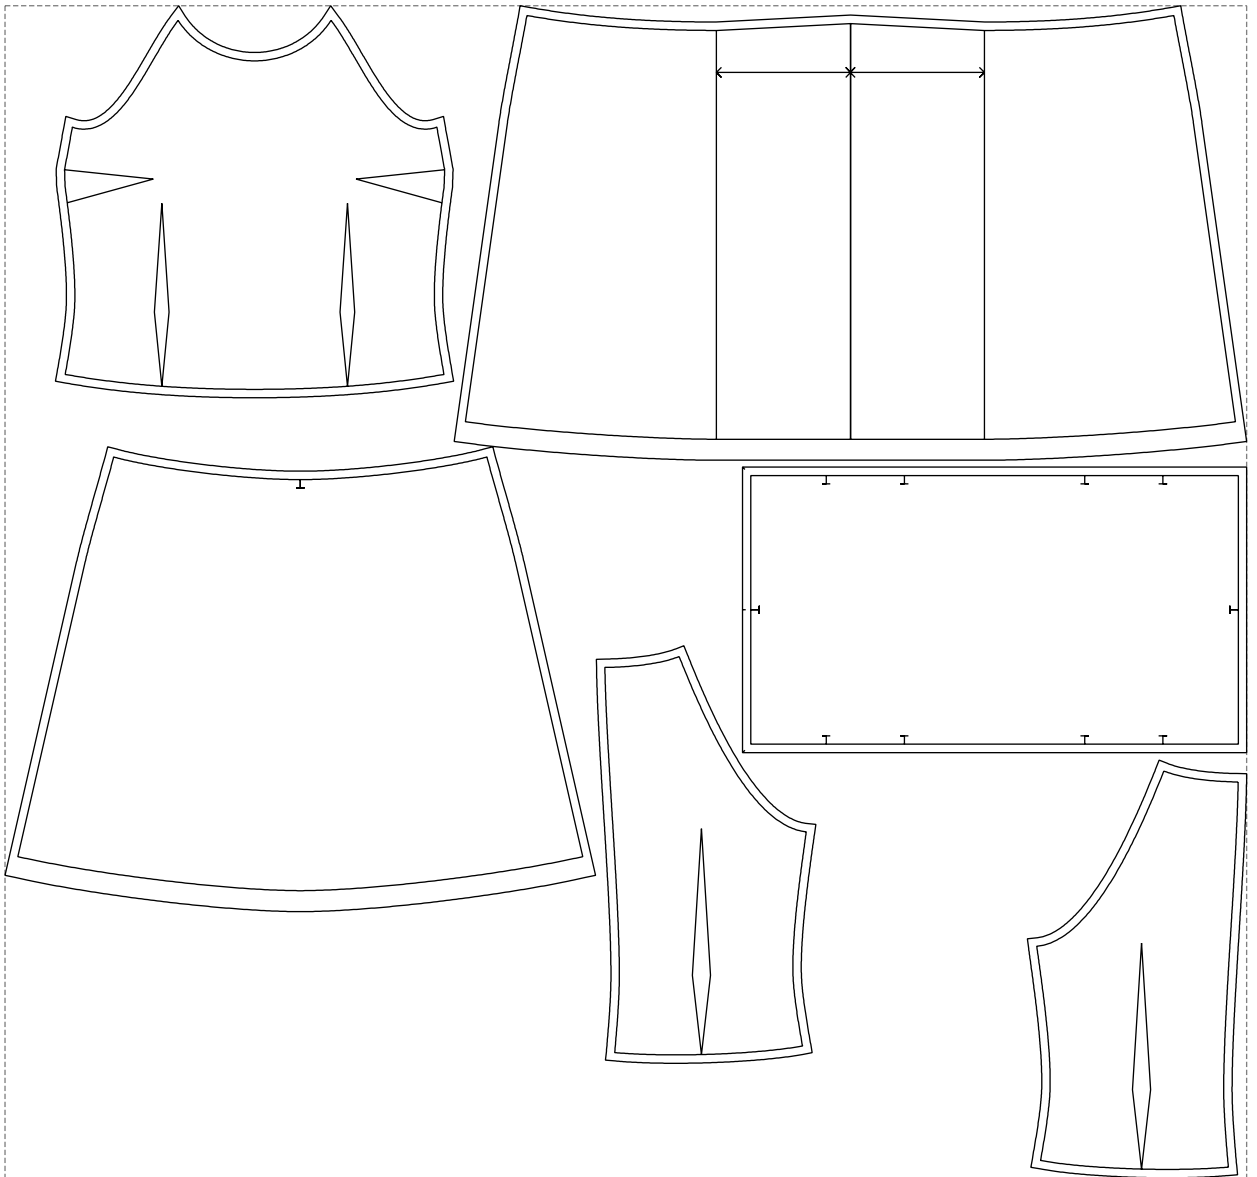

Not for print

Paper size: A4, size:1399.00 x1343.96 mm

# Example

size:1478.86 x1396.14 mm

Maneken =1 ver.0

rz\_1=170

rz\_16=88

rz\_17=75.6

rz\_18=67.6

rz\_19=96

rz\_20=94.6

---

. . . . .  
. . . . .  
. . . . .