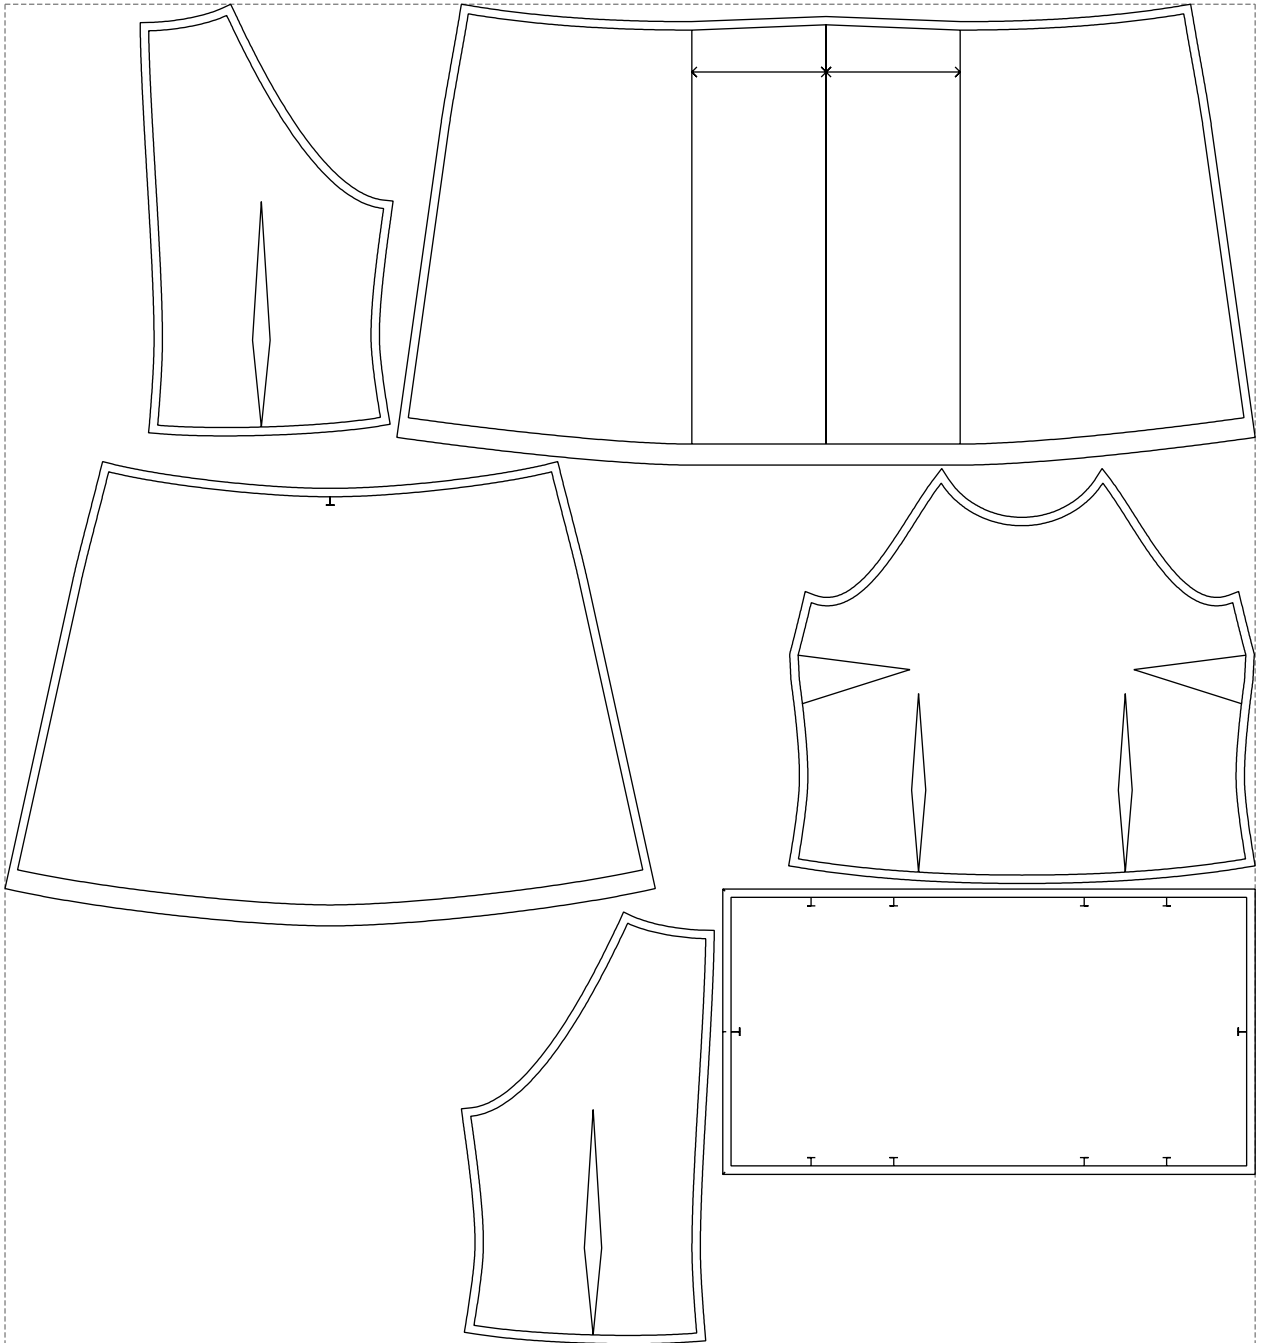

Not for print

Paper size: A4, size:1399.00 x1393.84 mm

# Example

size:1488.94 x1595.64 mm

Maneken =1 ver.0

rz\_1=170

rz\_16=104

rz\_17=88.9

rz\_18=84.4

rz\_19=112