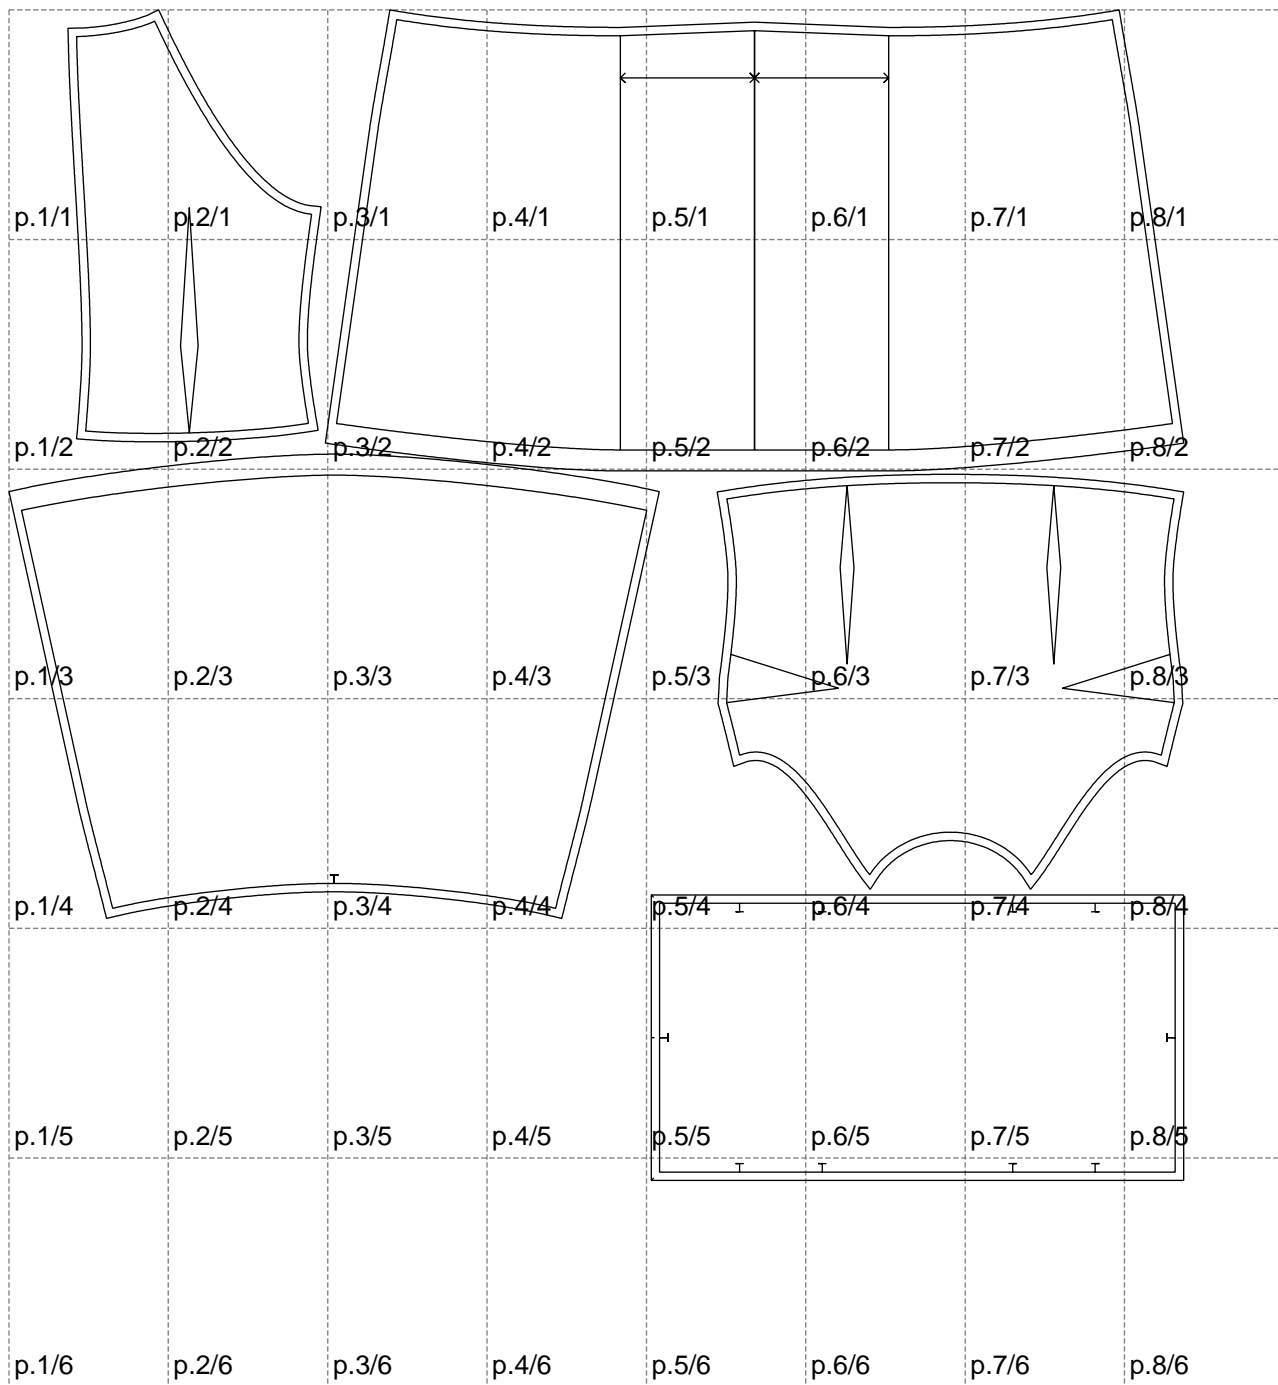

Not for print

Paper size: A4, size:1399.00 x1393.84 mm

# Example

size:1488.94 x1595.64 mm

Maneken =1 ver.0

rz\_1=170

rz\_16=104

rz\_17=88.9

rz\_18=84.4

rz\_19=112

rz\_20=109.3

---

. . . . .  
. . . . .  
. . . . .