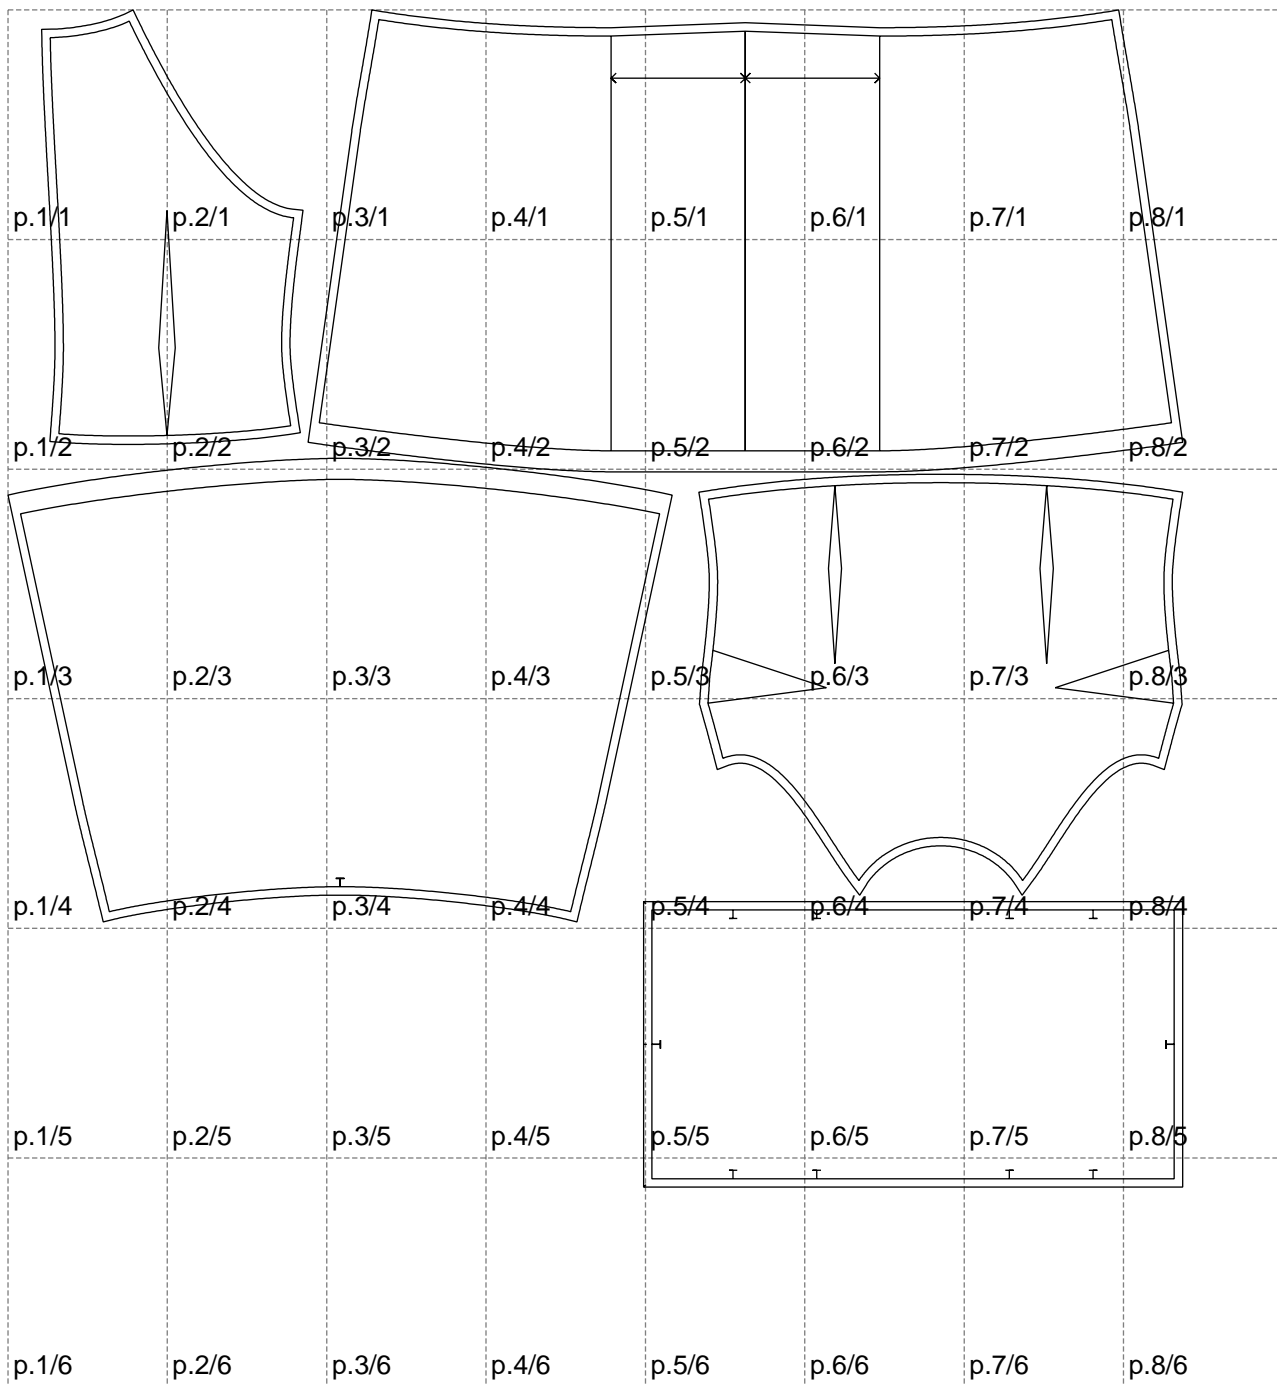

Not for print

Paper size: A4, size:1399.00 x1401.74 mm

# Example

size:1488.89 x1598.67 mm

Maneken =1 ver.0

rz\_1=170

rz\_16=108

rz\_17=92.5

rz\_18=89.2

rz\_19=116

rz\_20=113

---

. . . . .  
. . . . .  
. . . . .