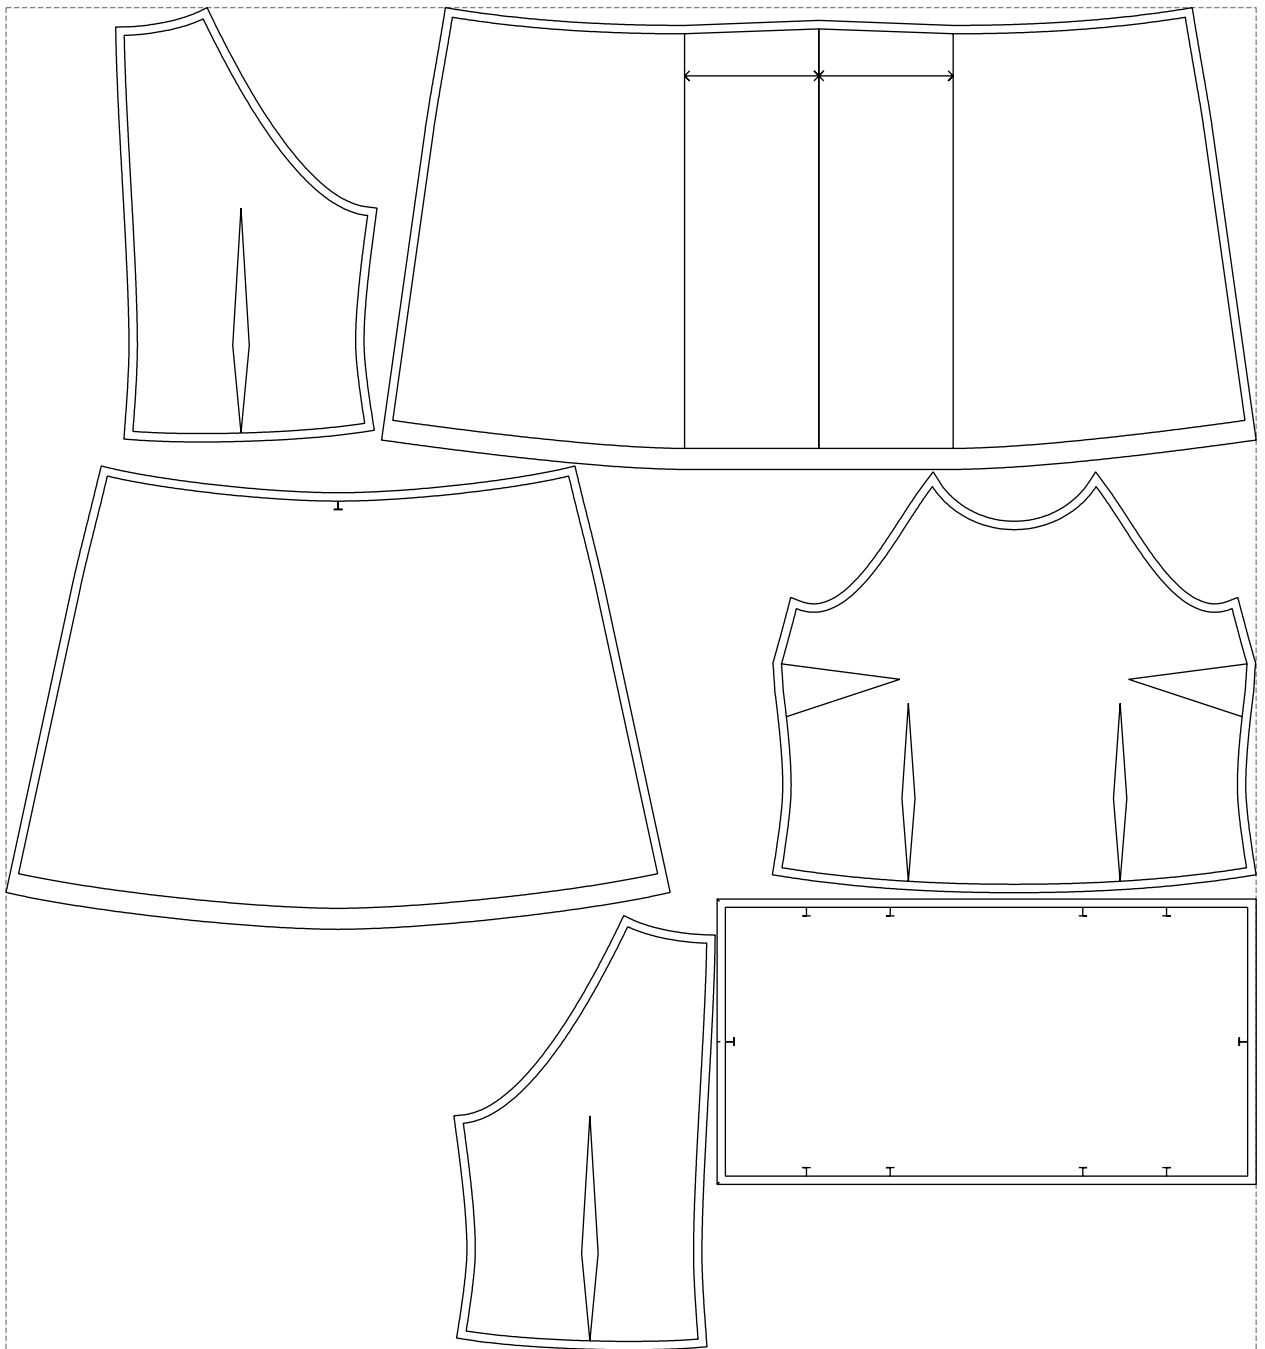

Not for print

Paper size: A4, size:1399.00 x1401.74 mm

# Example

size:1488.89 x1598.67 mm

Maneken =1 ver.0

rz\_1=170

rz\_16=108

rz\_17=92.5

rz\_18=89.2

rz\_19=116