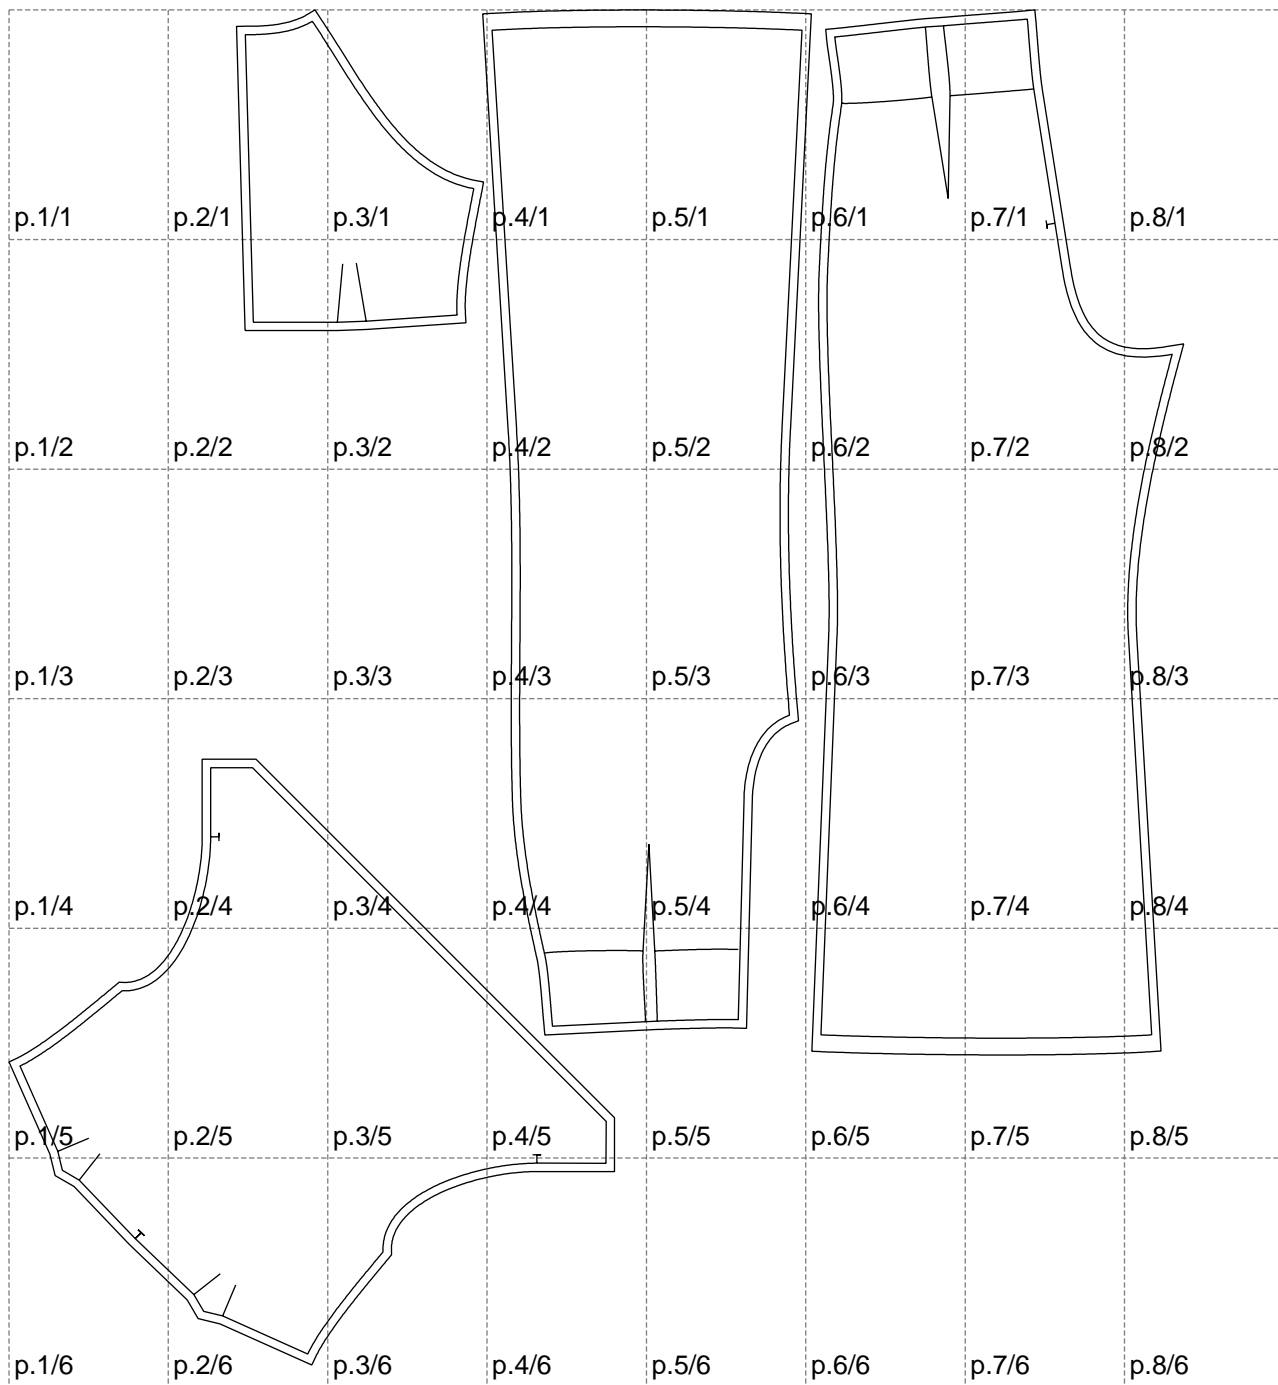

Not for print

Paper size: A4, size:1399.00 x1613.50 mm

# Example

size:1488.93 x2437.02 mm

Maneken =1 ver.0

rz\_1=170

rz\_16=96

rz\_17=82

rz\_18=76

rz\_19=104

rz\_20=101.8

---

. . . . .  
. . . . .  
. . . . .