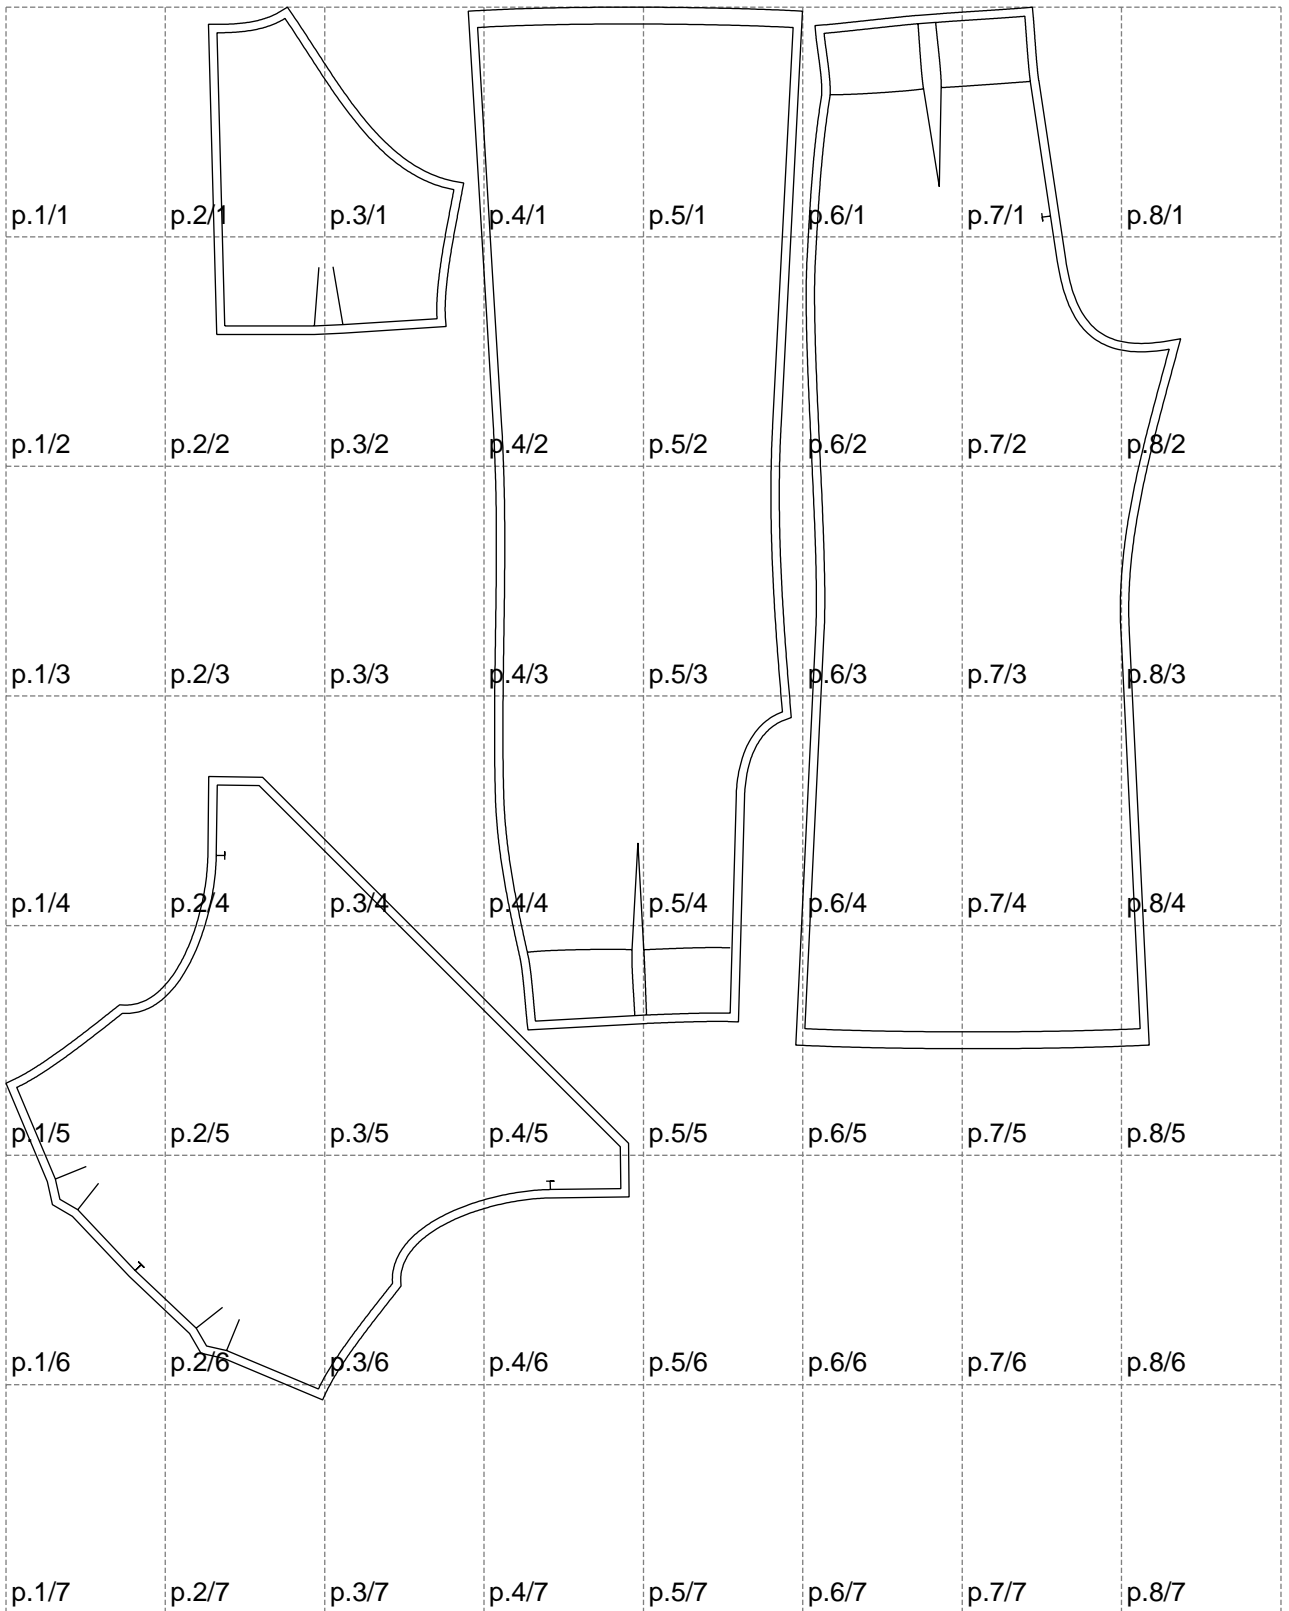

Not for print

Paper size: A4, size:1399.00 x1658.48 mm

# Example

size:1499.00 x2438.11 mm

Maneken =1 ver.0

rz\_1=170

rz\_16=100

rz\_17=85.4

rz\_18=80.2

rz\_19=108

rz\_20=105.4

---

. . . . .  
. . . . .  
. . . . .