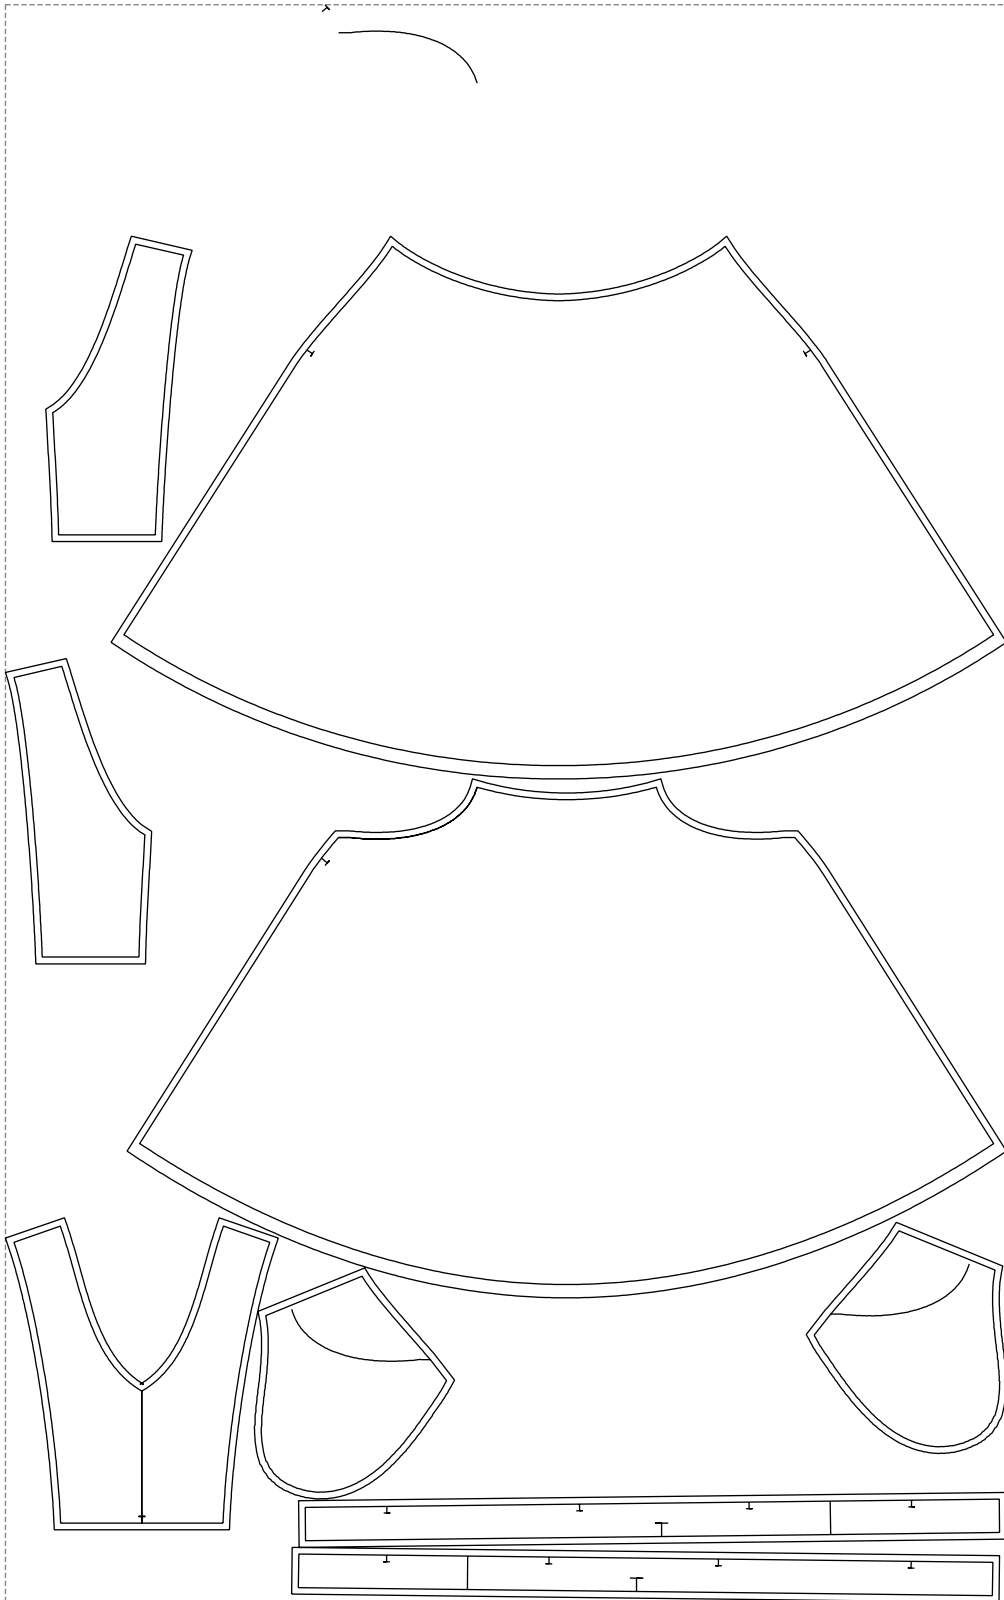

Not for print

Paper size: A4, size:1378.83 x1218.64 mm

# Example

size:1499.00 x2393.07 mm

Maneken =1 ver.0

rz\_1=170

rz\_16=112

rz\_17=96.2

rz\_18=94

rz\_19=120