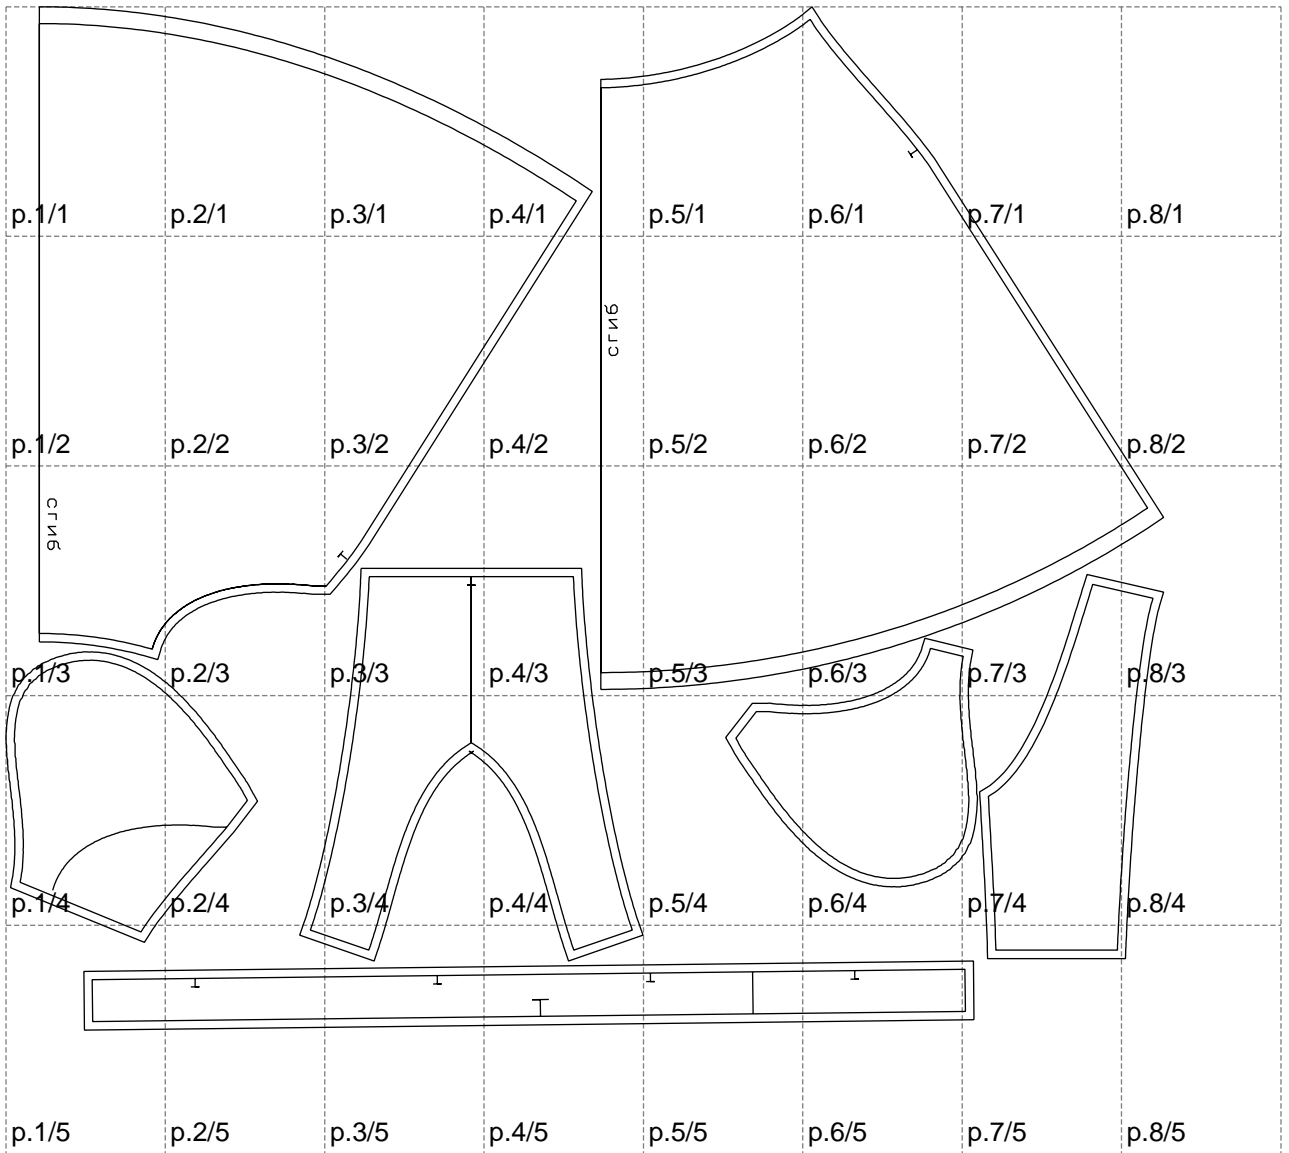

Not for print

Paper size: A4, size:1378.83 x1218.64 mm

# Example

size:1499.00 x2393.07 mm

Maneken =1 ver.0

rz\_1=170

rz\_16=112

rz\_17=96.2

rz\_18=94

rz\_19=120

rz\_20=117

---

. . . . .  
. . . . .  
. . . . .