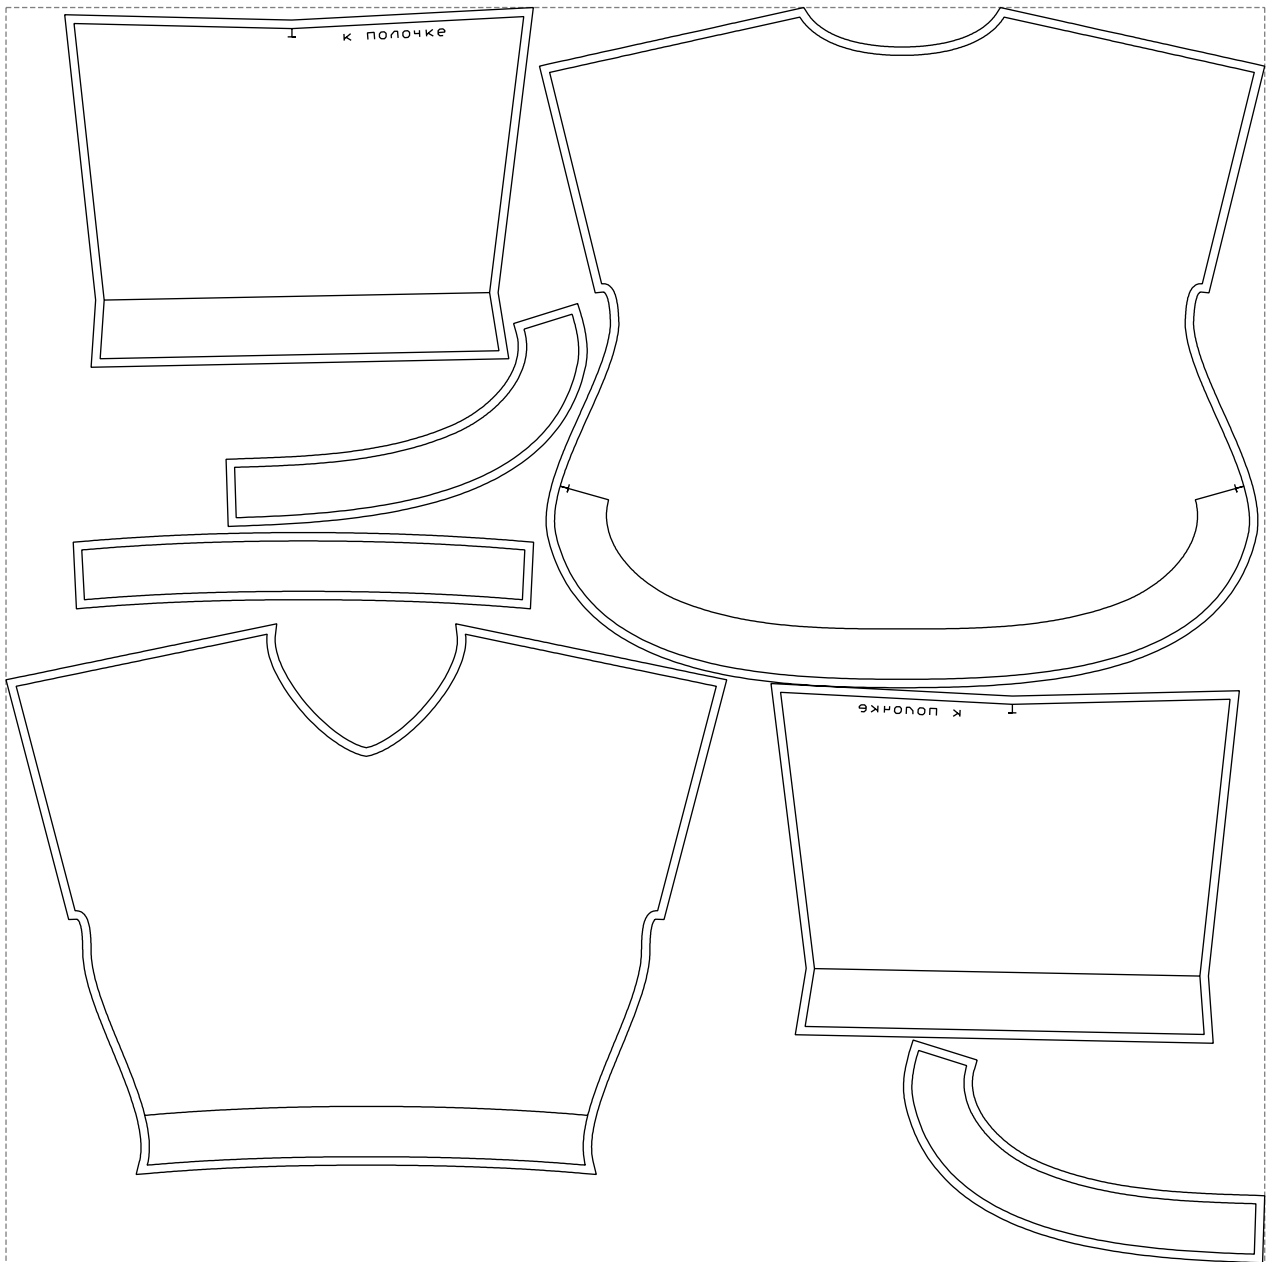

Not for print

Paper size: A4, size:1399.00 x945.68 mm

# Example

size:1499.00 x1495.14 mm

Maneken =1 ver.0

rz\_1=170

rz\_16=116

rz\_17=100

rz\_18=98.8

rz\_19=124

rz\_20=121

---

. . . . .  
. . . . .  
. . . . .