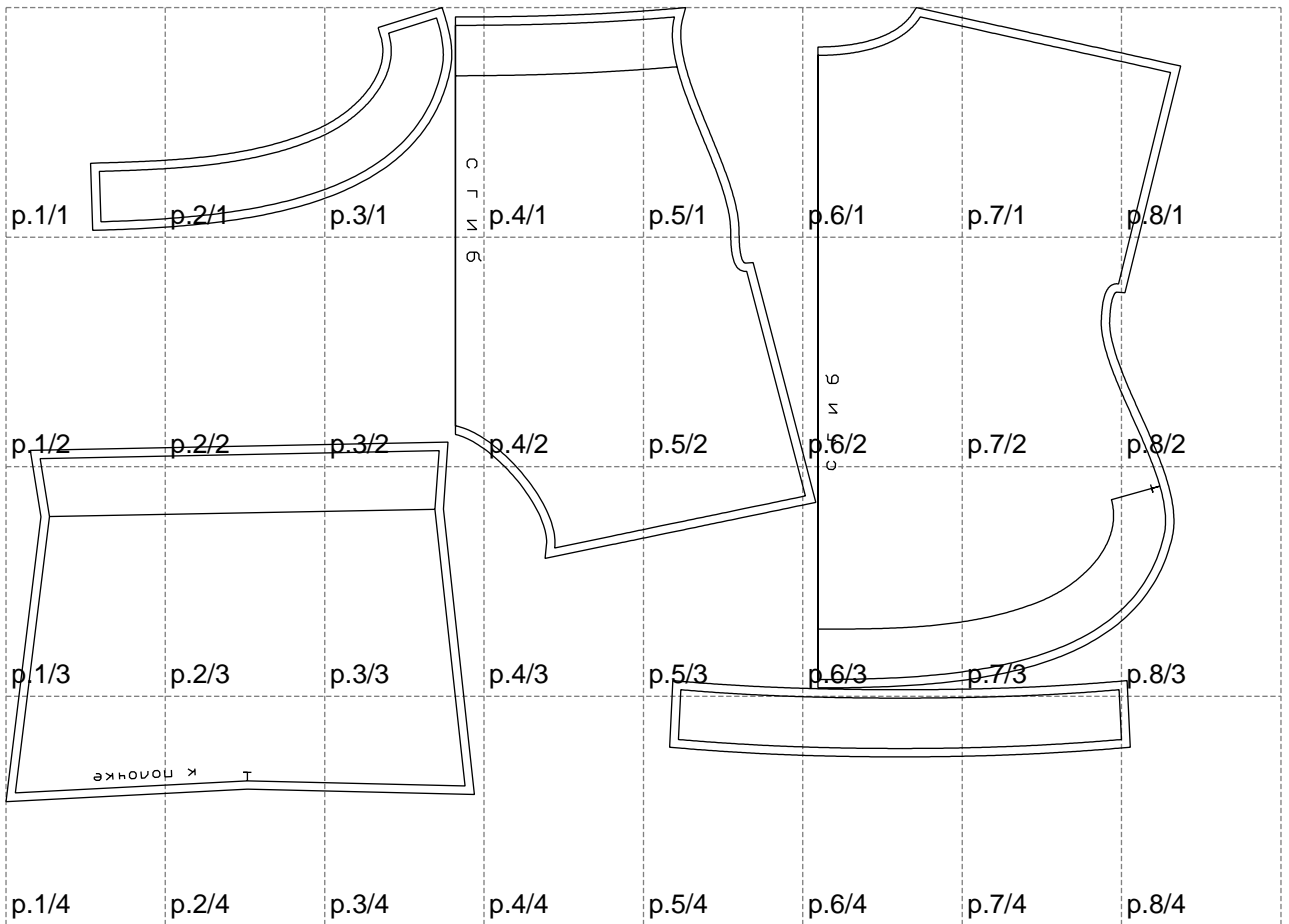

Not for print

Paper size: A4, size:1399.00 x945.68 mm

# Example

size:1499.00 x1495.14 mm

Maneken =1 ver.0

rz\_1=170

rz\_16=116

rz\_17=100

rz\_18=98.8

rz\_19=124

rz\_20=121

---

. . . . .  
. . . . .  
. . . . .