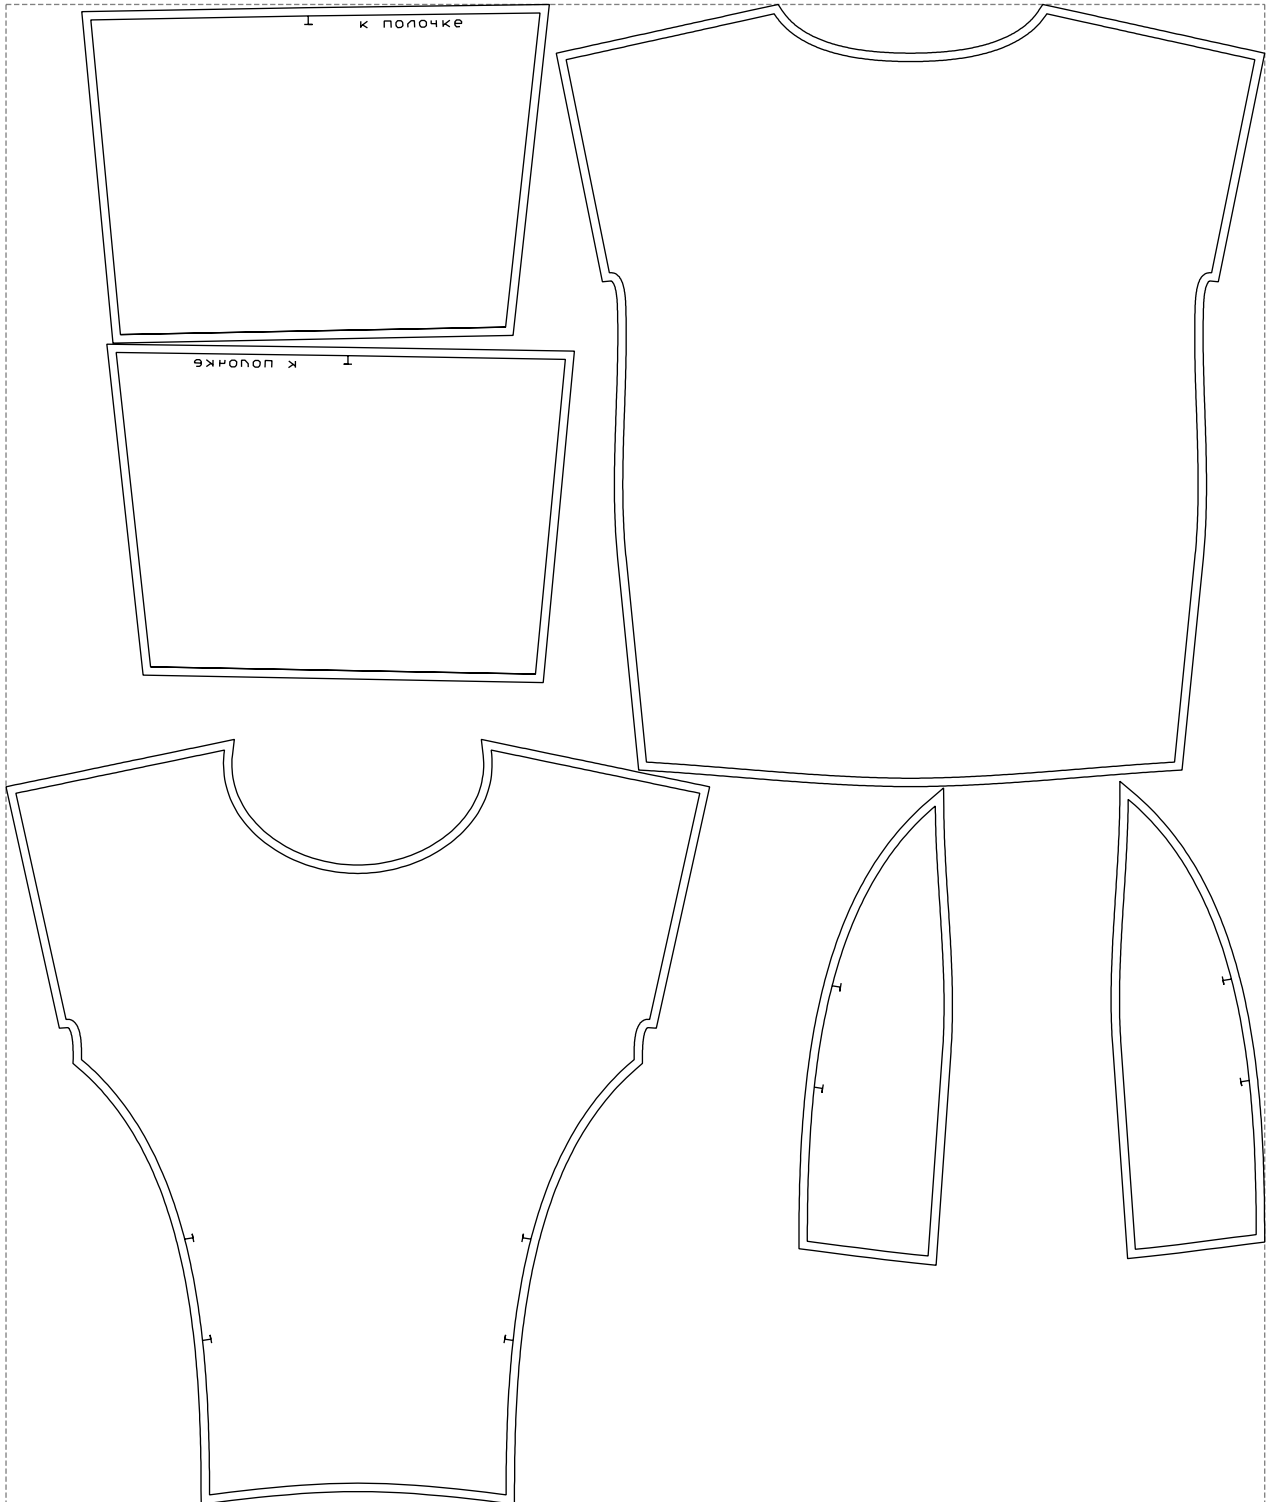

Not for print

Paper size: A4, size:1399.00 x1231.73 mm

# Example

size:1499.00 x1786.64 mm

Maneken =1 ver.0

rz\_1=170

rz\_16=116

rz\_17=100

rz\_18=98.8

rz\_19=124