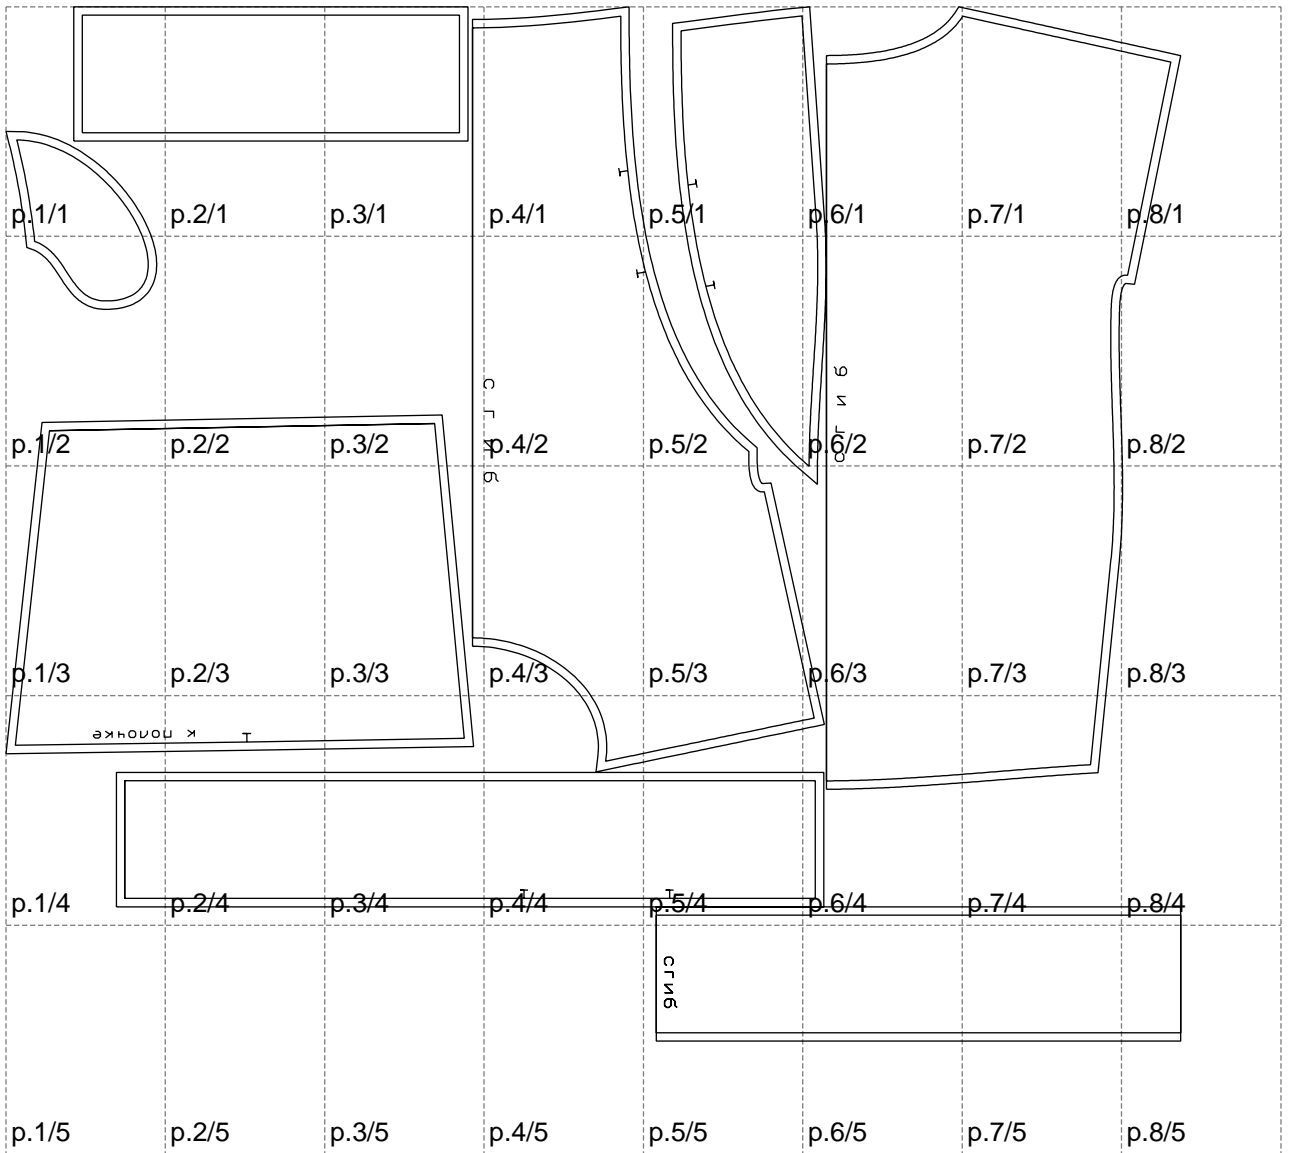

Not for print

Paper size: A4, size:1399.00 x1231.73 mm

# Example

size:1499.00 x1786.64 mm

Maneken =1 ver.0

rz\_1=170

rz\_16=116

rz\_17=100

rz\_18=98.8

rz\_19=124

rz\_20=121

---

. . . . .  
. . . . .  
. . . . .