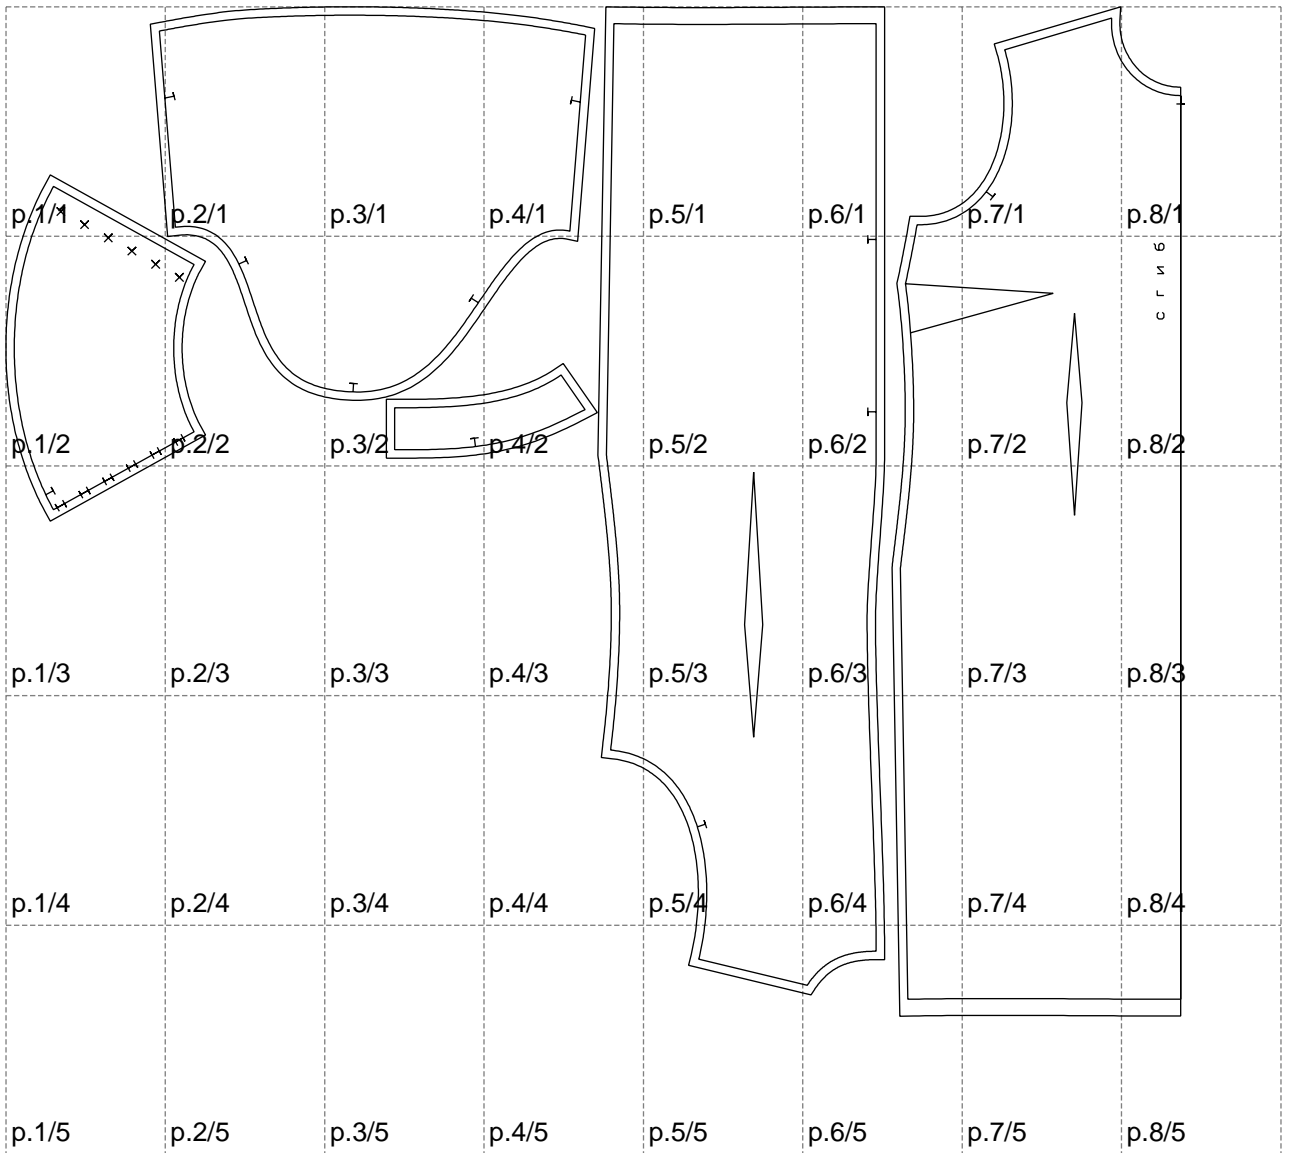

Not for print

Paper size: A4, size:1404.00 x1202.03 mm

# Example

size:1499.00 x2058.26 mm

Maneken =1 ver.0

rz\_1=170

rz\_16=120

rz\_17=104

rz\_18=103.6

rz\_19=128

rz\_20=125.1

---

. . . . .  
. . . . .  
. . . . .