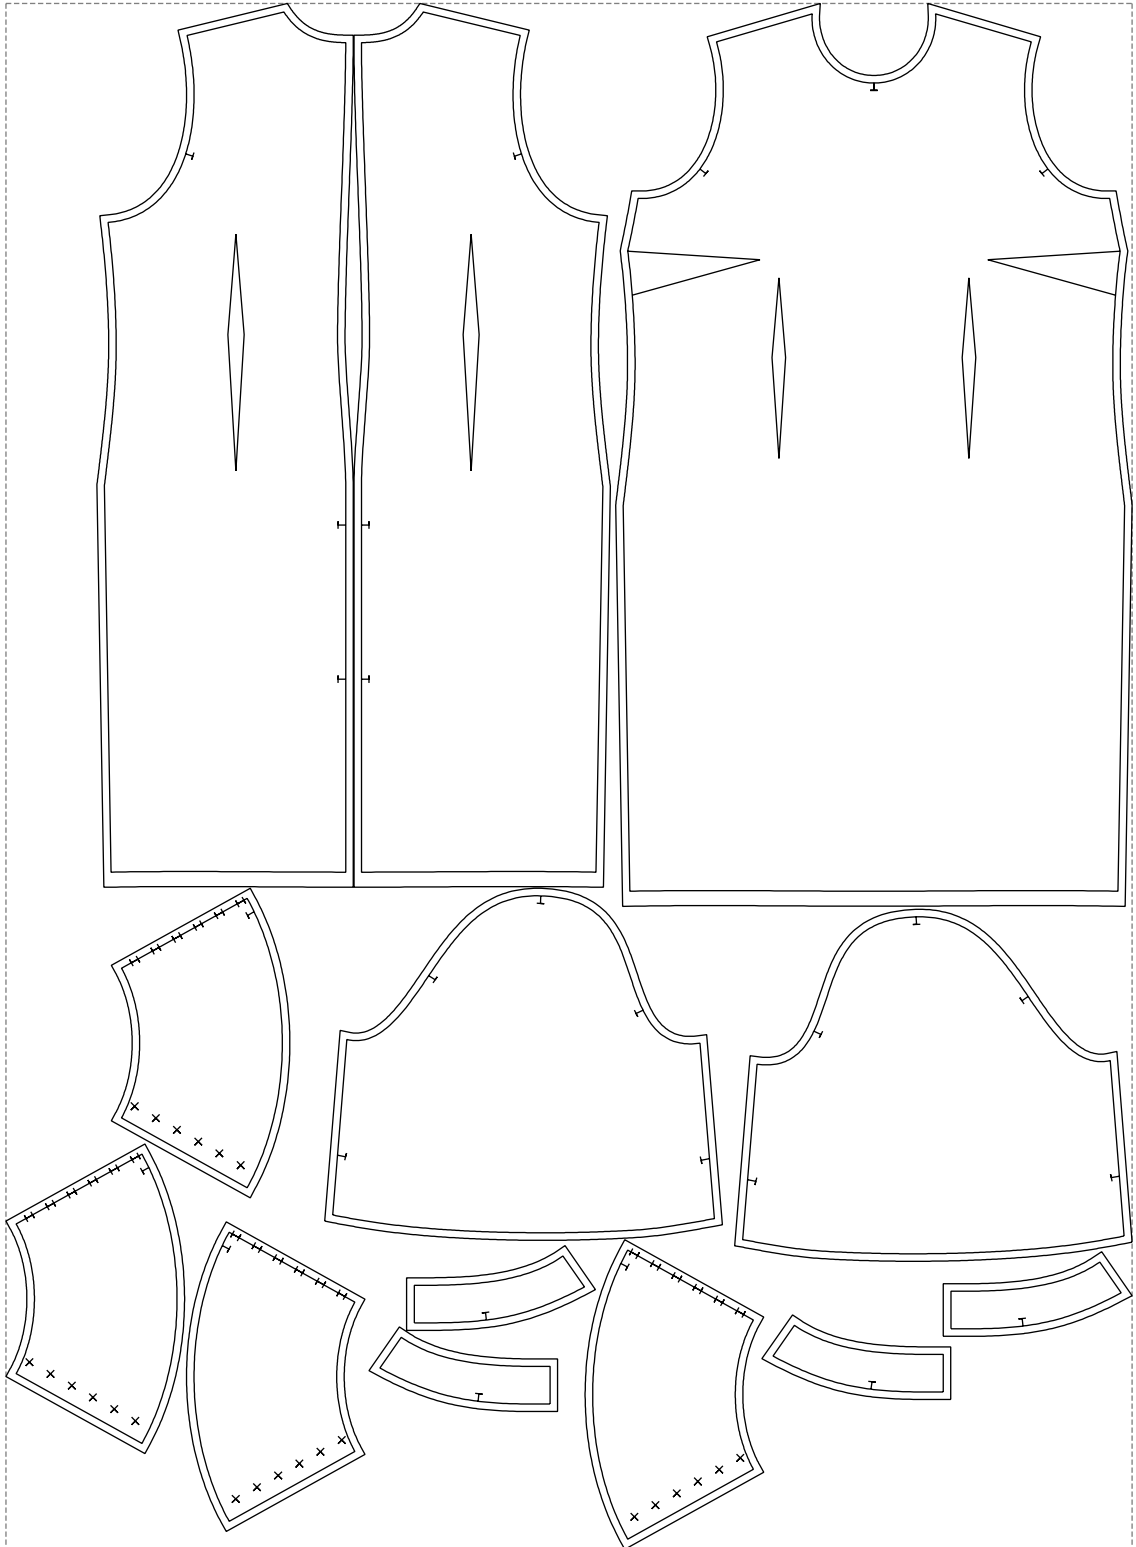

Not for print

Paper size: A4, size:1404.00 x1202.03 mm

# Example

size:1499.00 x2058.26 mm

Maneken =1 ver.0

rz\_1=170

rz\_16=120

rz\_17=104

rz\_18=103.6

rz\_19=128

rz\_20=125.1

---

. . . . .  
. . . . .  
. . . . .