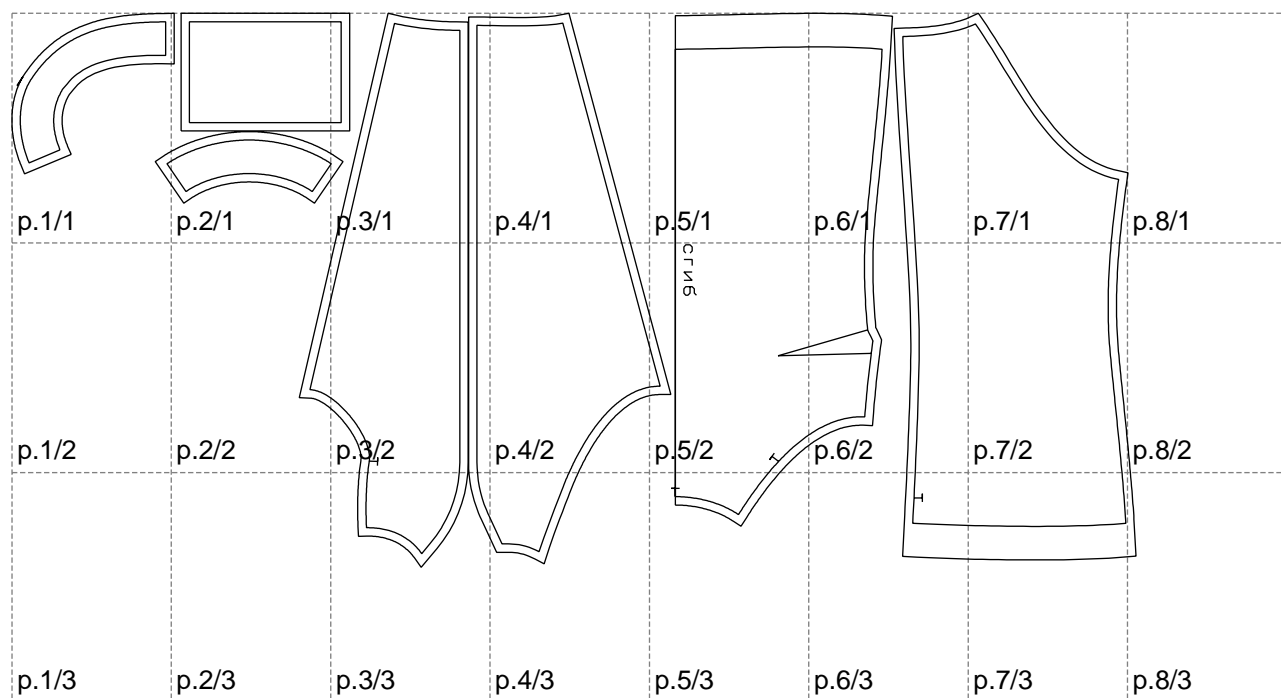

Not for print

Paper size: A4, size:1338.71 x659.57 mm

# Example

size:1488.94 x1259.69 mm

Maneken =1 ver.0

rz\_1=170

rz\_16=88

rz\_17=75.6

rz\_18=67.6

rz\_19=96

rz\_20=94.6

---

. . . . .  
. . . . .  
. . . . .