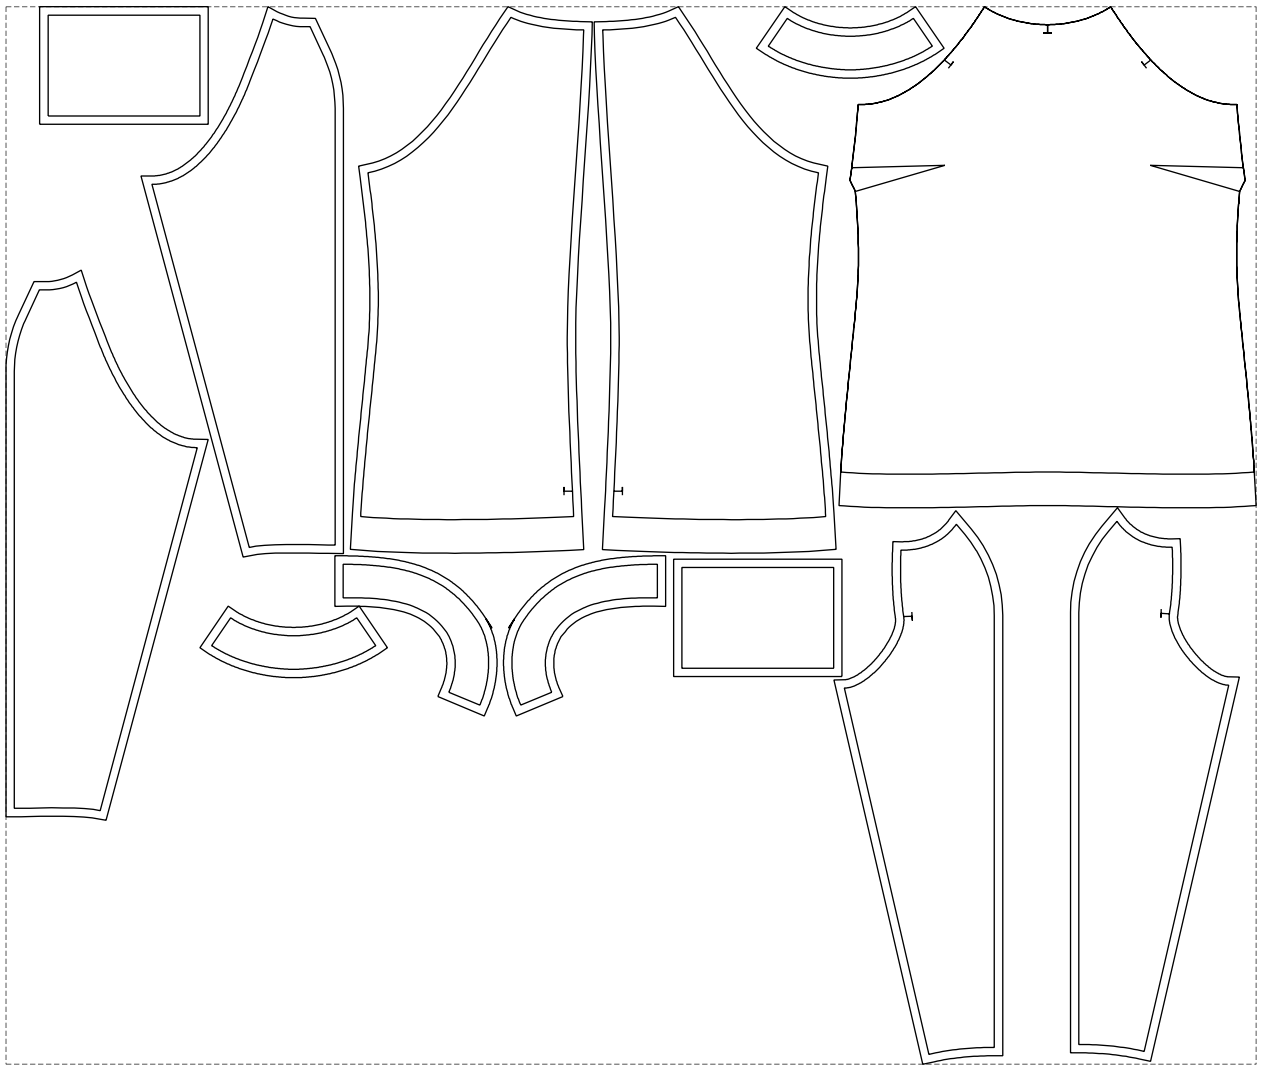

# Example

size:1488.94 x1259.69 mm

Maneken =1 ver.0

rz\_1=170

rz\_16=88

rz\_17=75.6

rz\_18=67.6

rz\_19=96