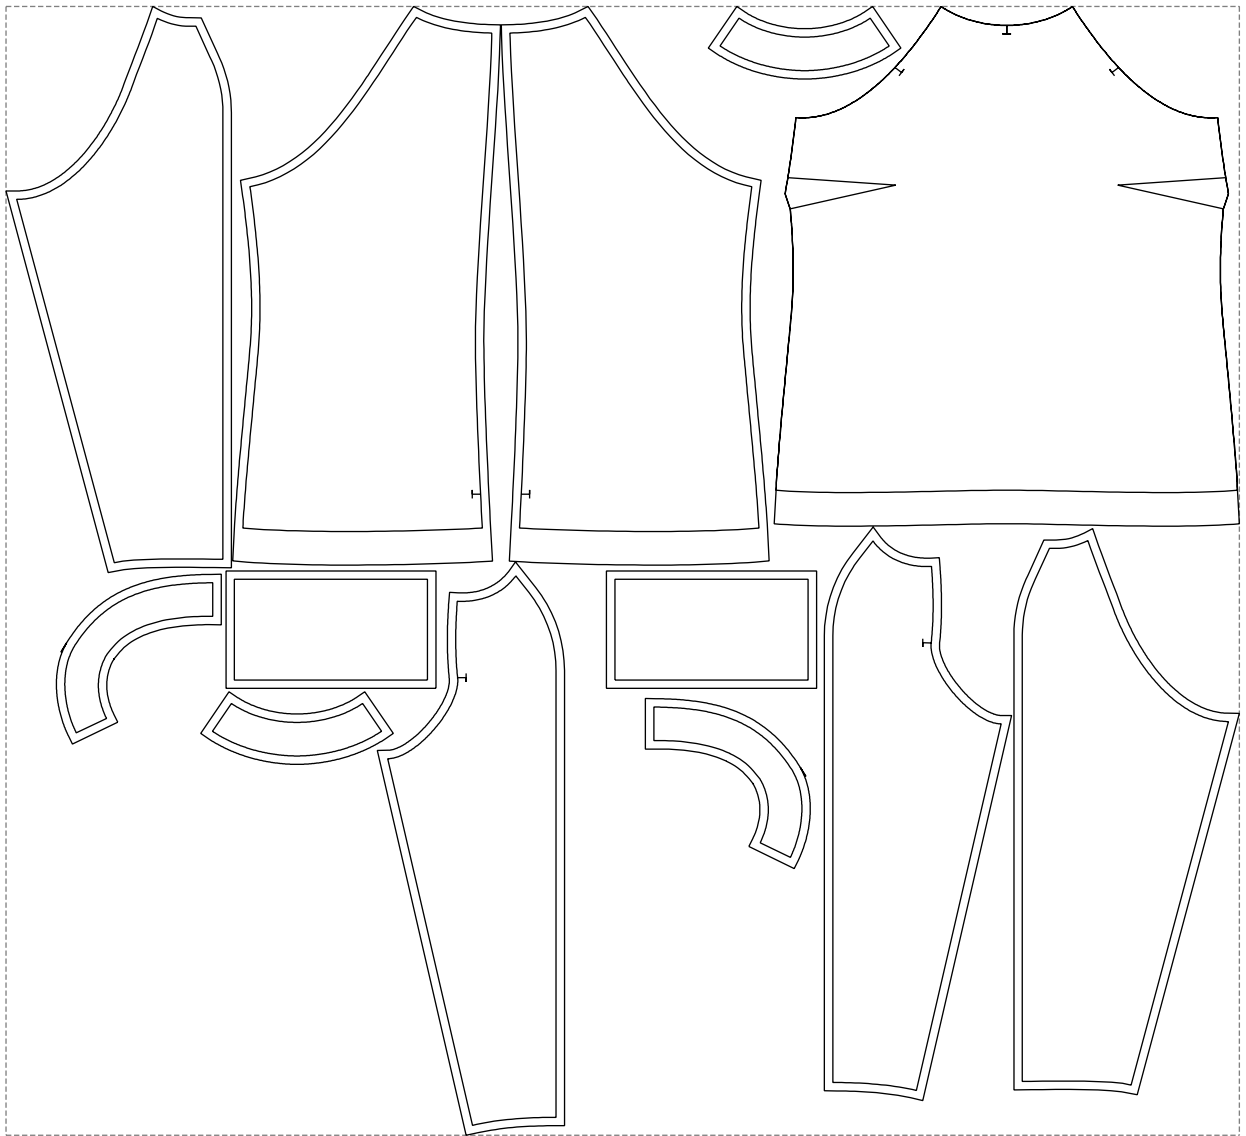

# Example

size:1468.99 x1344.54 mm

Maneken =1 ver.0

rz\_1=170

rz\_16=100

rz\_17=85.4

rz\_18=80.2

rz\_19=108