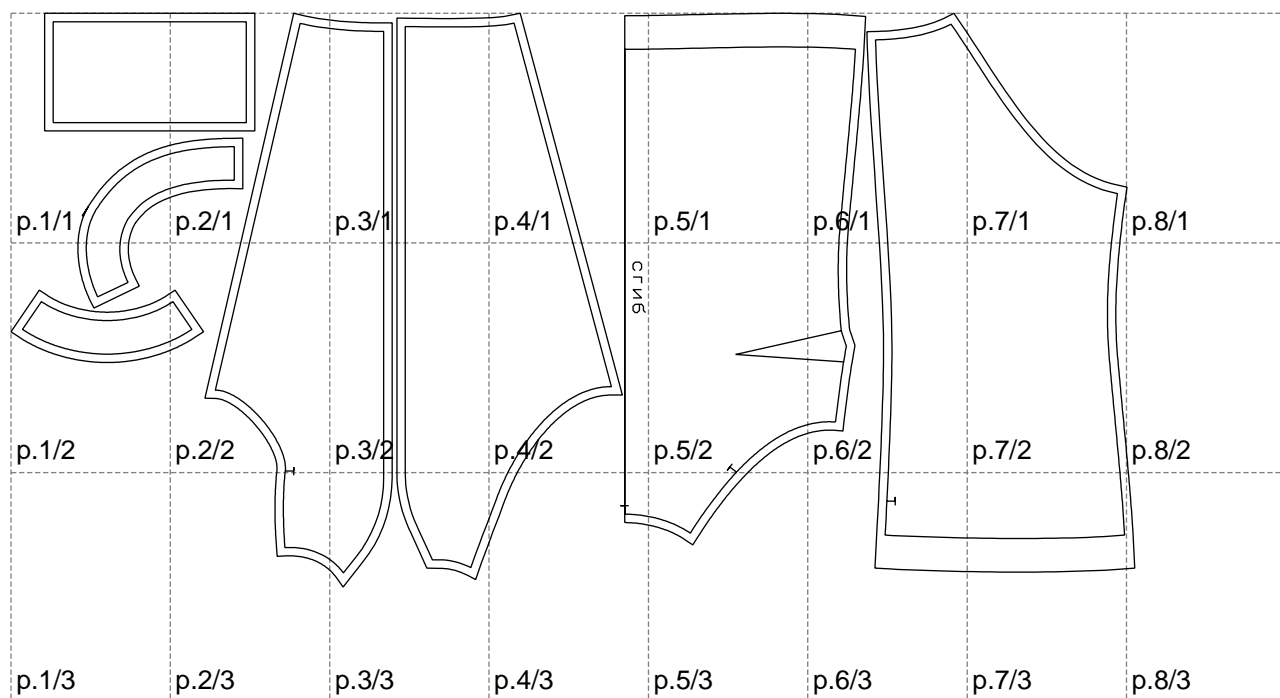

Not for print

Paper size: A4, size:1338.50 x682.98 mm

# Example

size:1468.99 x1344.54 mm

Maneken =1 ver.0

rz\_1=170

rz\_16=100

rz\_17=85.4

rz\_18=80.2

rz\_19=108

rz\_20=105.4

---

. . . . .  
. . . . .  
. . . . .