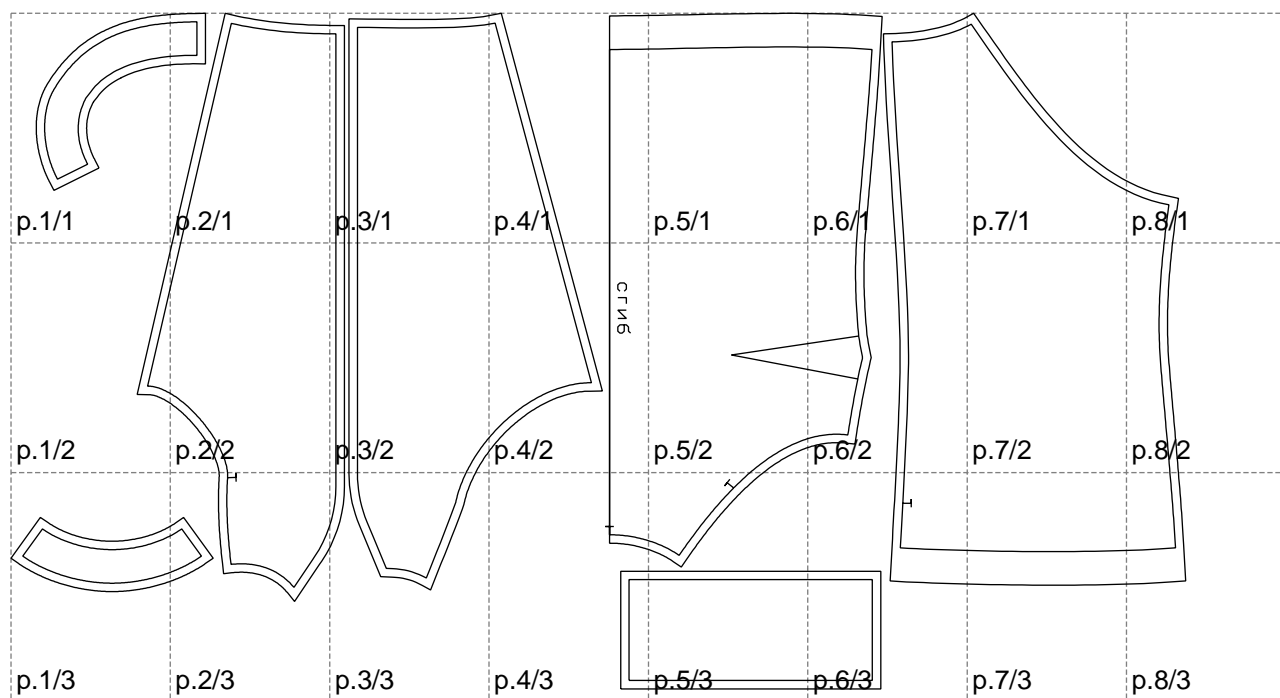

Not for print

Paper size: A4, size:1399.00 x804.36 mm

# Example

size:1488.94 x1535.29 mm

Maneken =1 ver.0

rz\_1=170

rz\_16=116

rz\_17=100

rz\_18=98.8

rz\_19=124

rz\_20=121

---

. . . . .  
. . . . .  
. . . . .