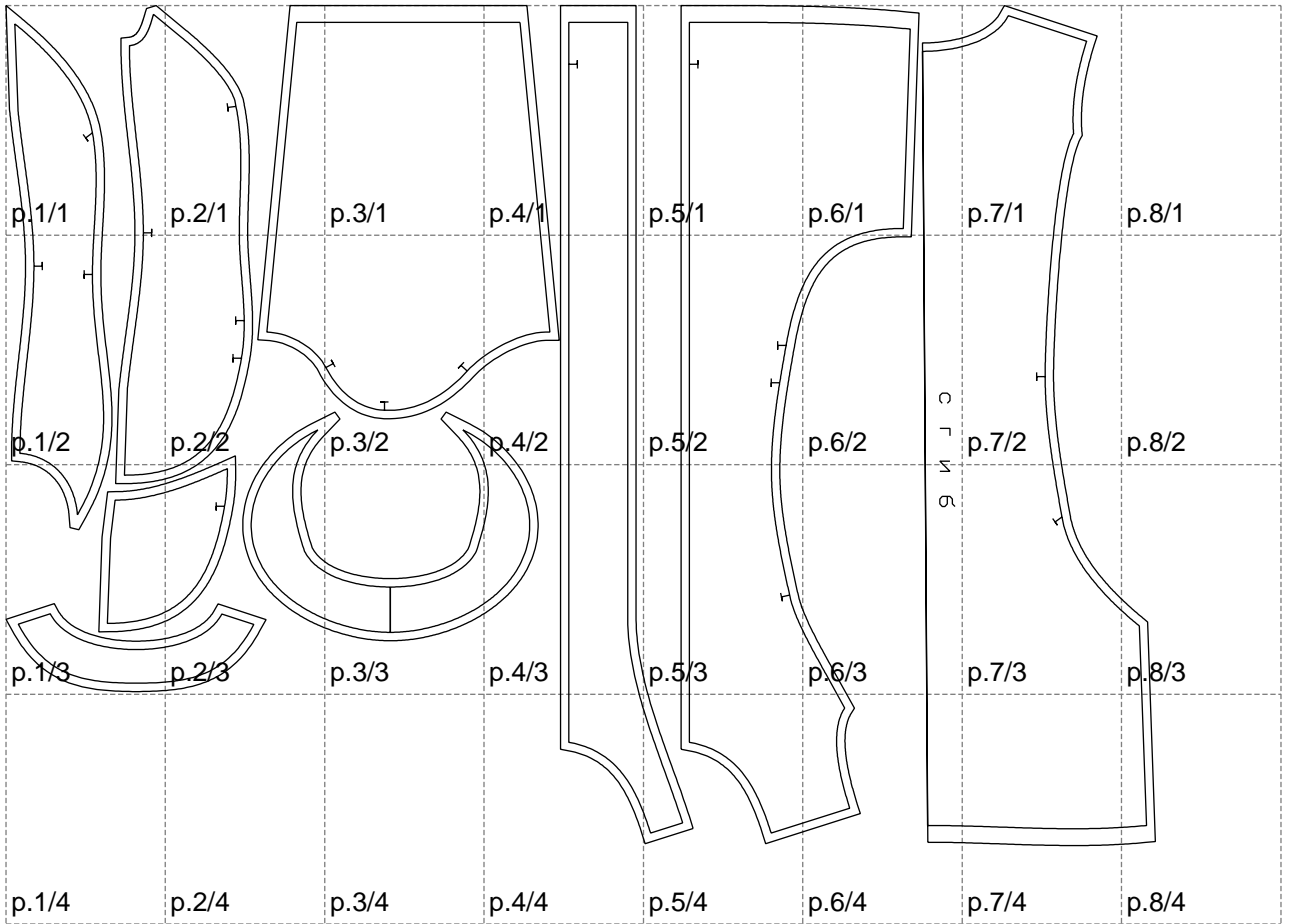

Not for print

Paper size: A4, size:1368.94 x1000.23 mm

# Example

size:1499.00 x1850.73 mm

Maneken =1 ver.0

rz\_1=170

rz\_16=88

rz\_17=75.6

rz\_18=67.6

rz\_19=96

rz\_20=94.6

---

. . . . .  
. . . . .  
. . . . .