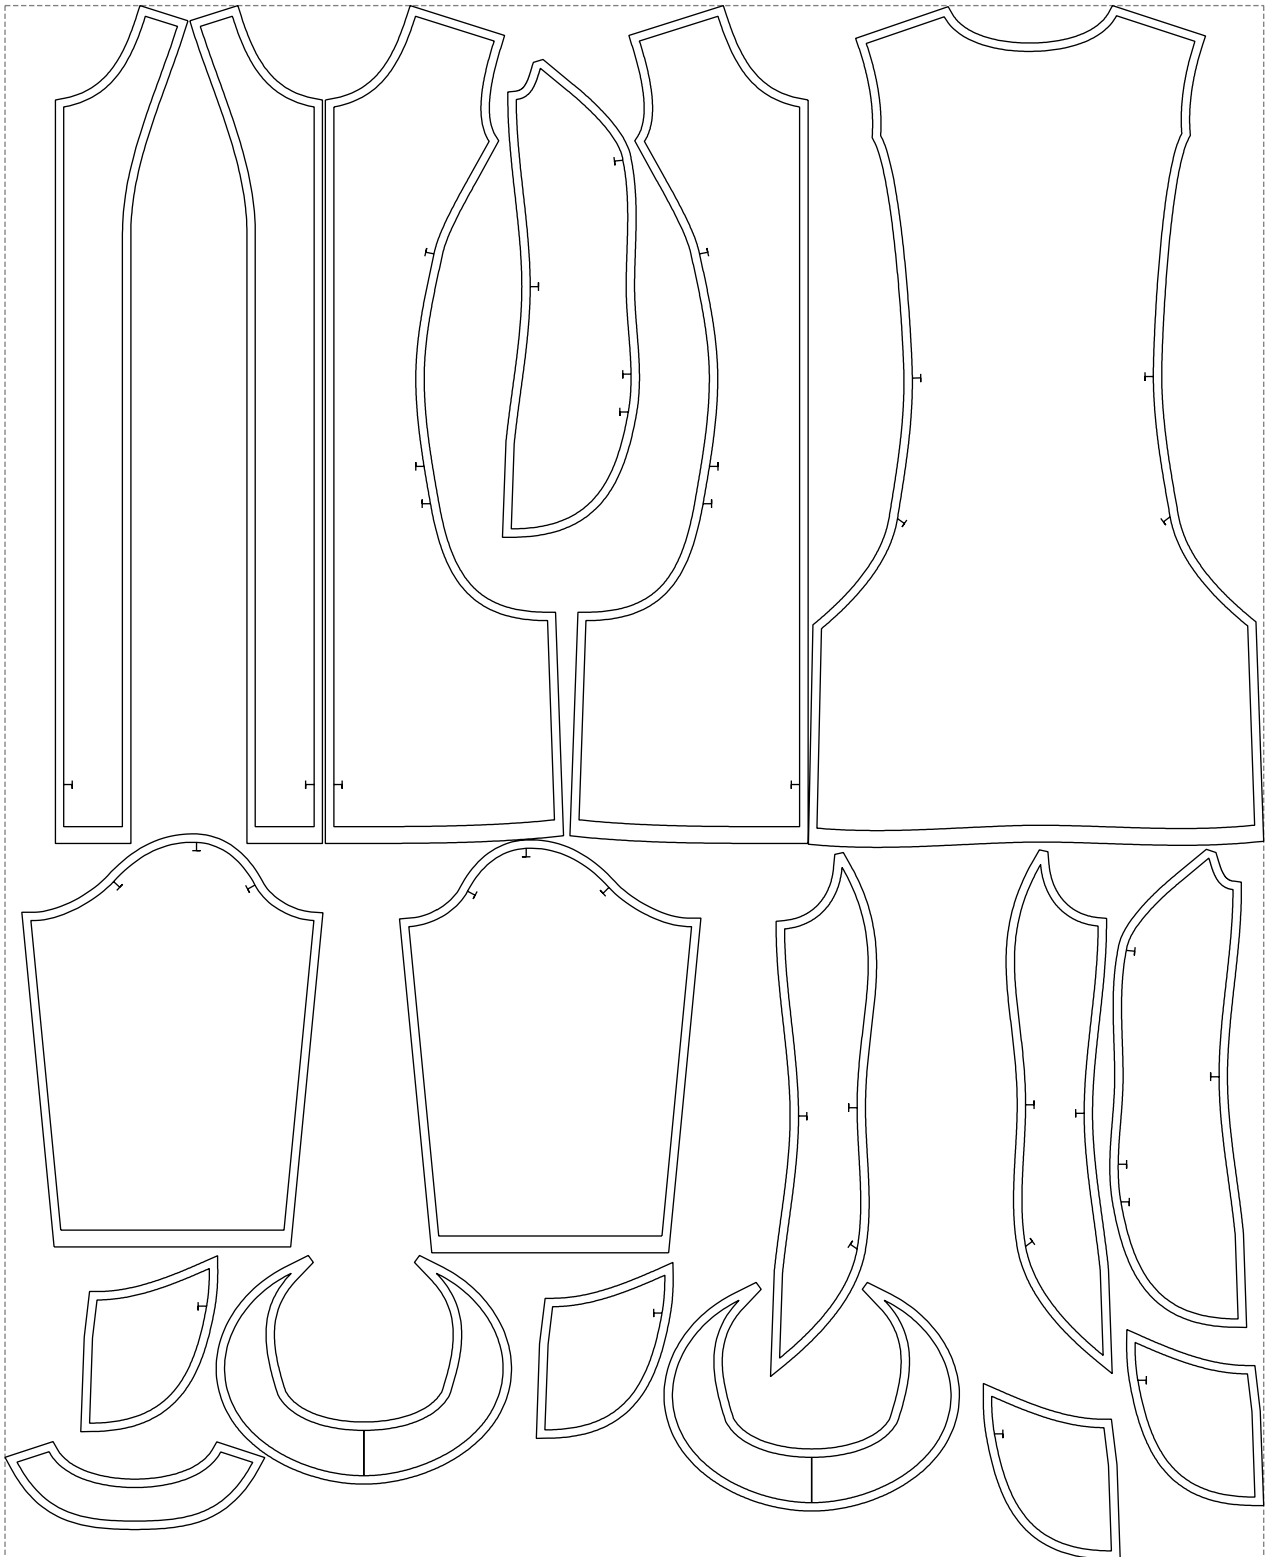

Not for print

Paper size: A4, size:1368.94 x1000.23 mm

# Example

size:1499.00 x1850.73 mm

Maneken =1 ver.0

rz\_1=170

rz\_16=88

rz\_17=75.6

rz\_18=67.6

rz\_19=96