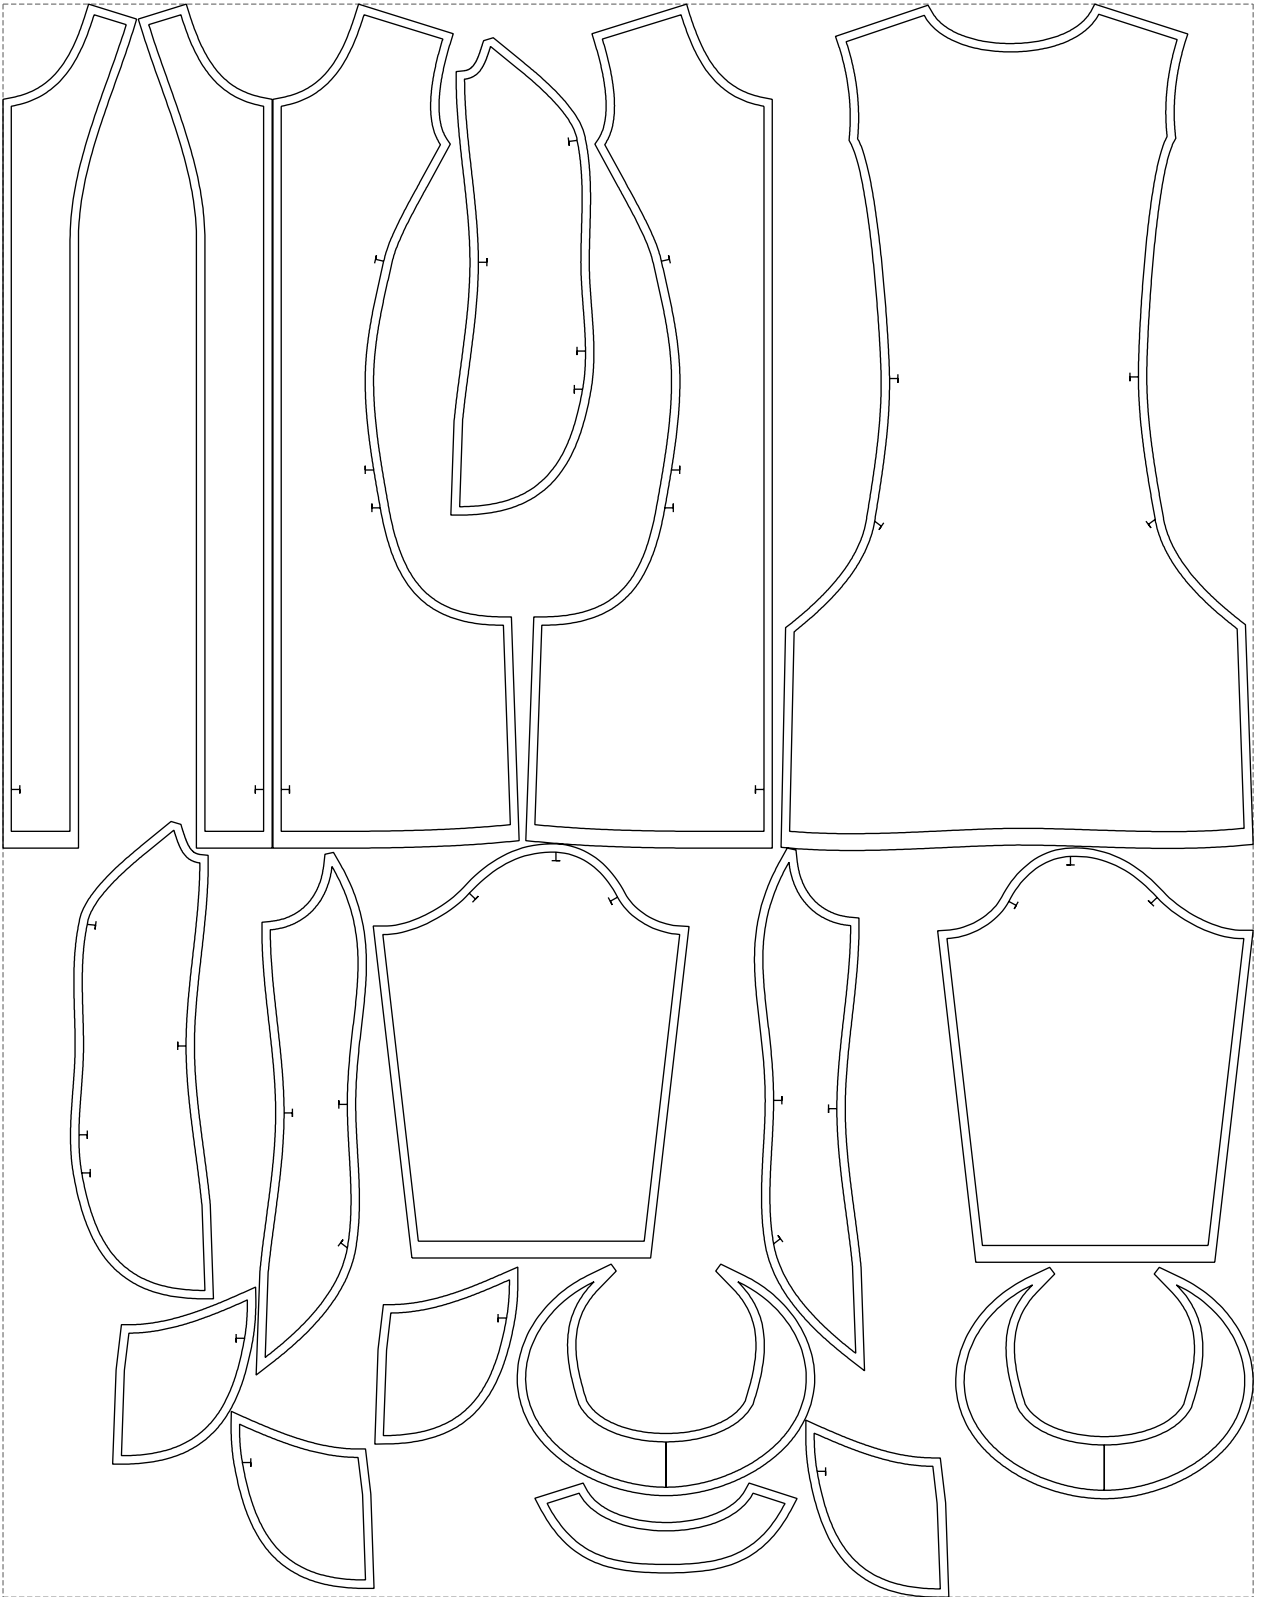

Not for print

Paper size: A4, size:1399.00 x1005.60 mm

# Example

size:1488.93 x1897.68 mm

Maneken =1 ver.0

rz\_1=170

rz\_16=92

rz\_17=78.8

rz\_18=71.8

rz\_19=100