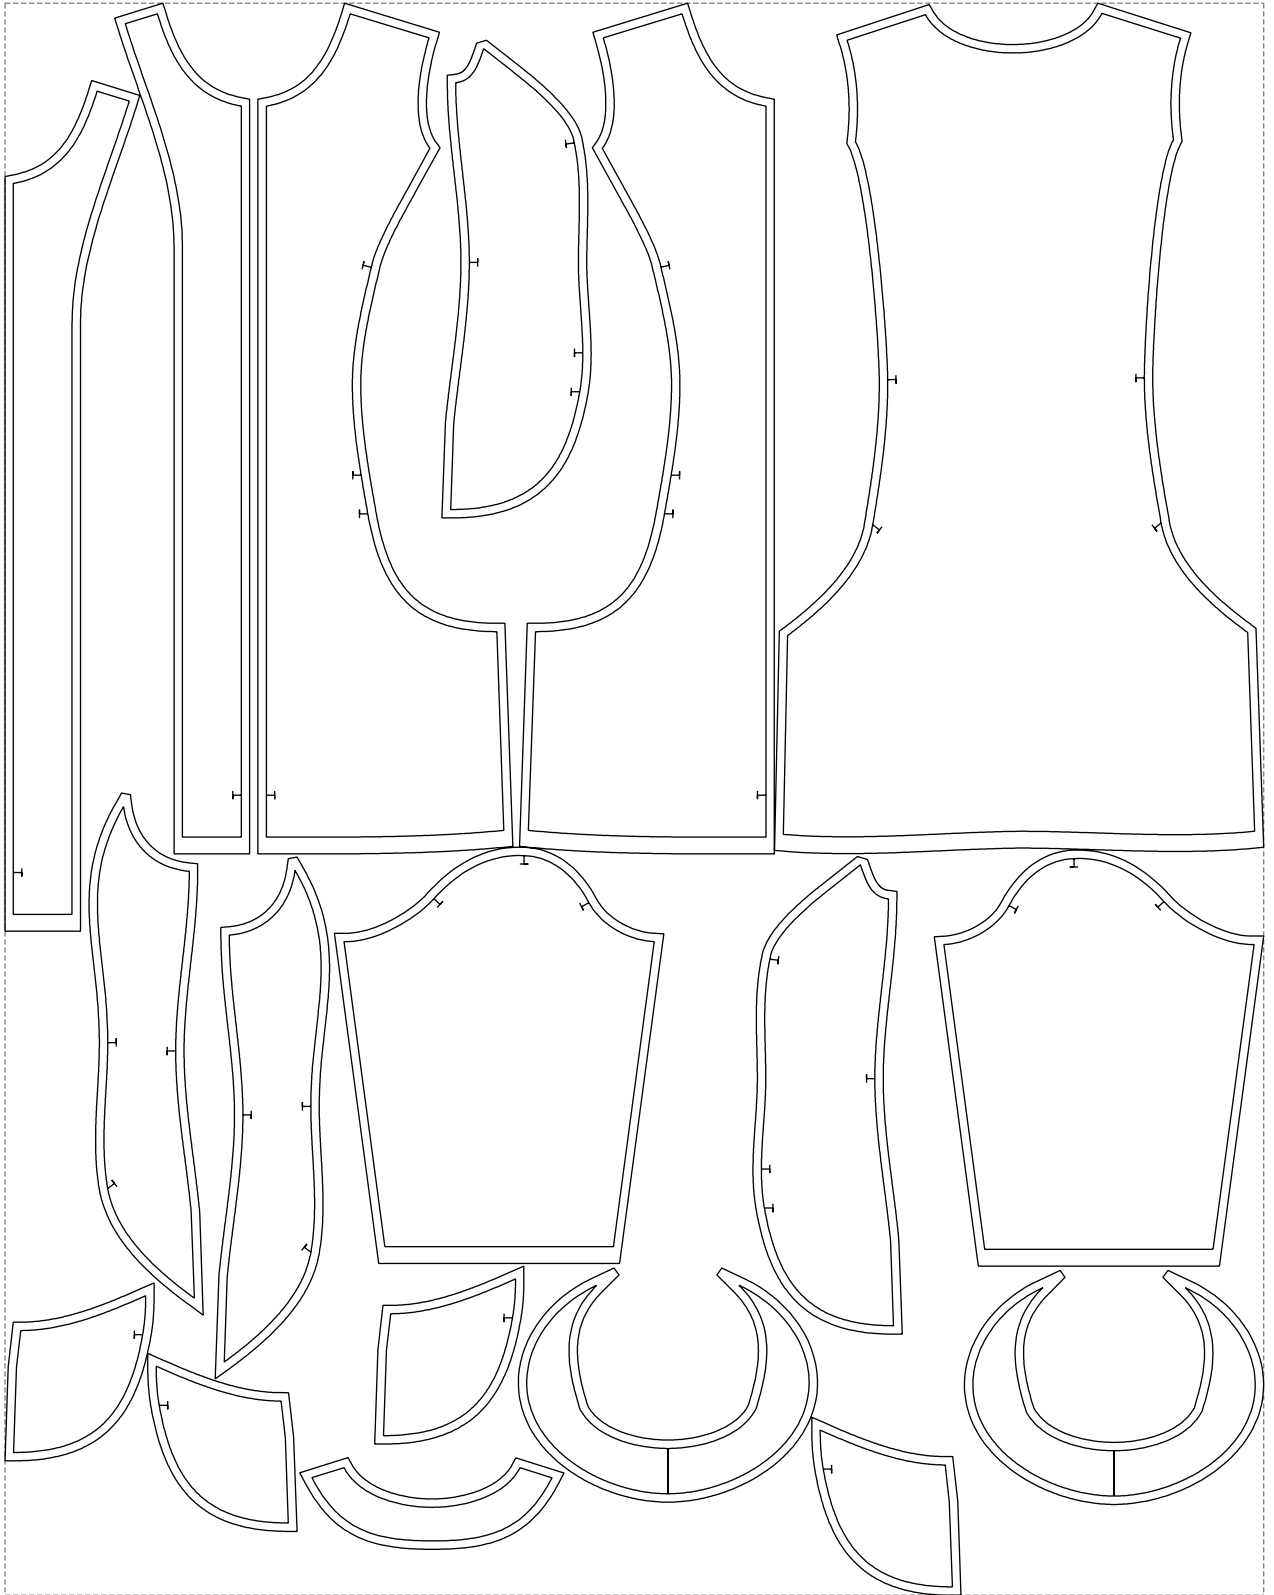

Not for print

Paper size: A4, size:1399.00 x1205.03 mm

# Example

size:1499.00 x1896.33 mm

Maneken =1 ver.0

rz\_1=170

rz\_16=96

rz\_17=82

rz\_18=76

rz\_19=104