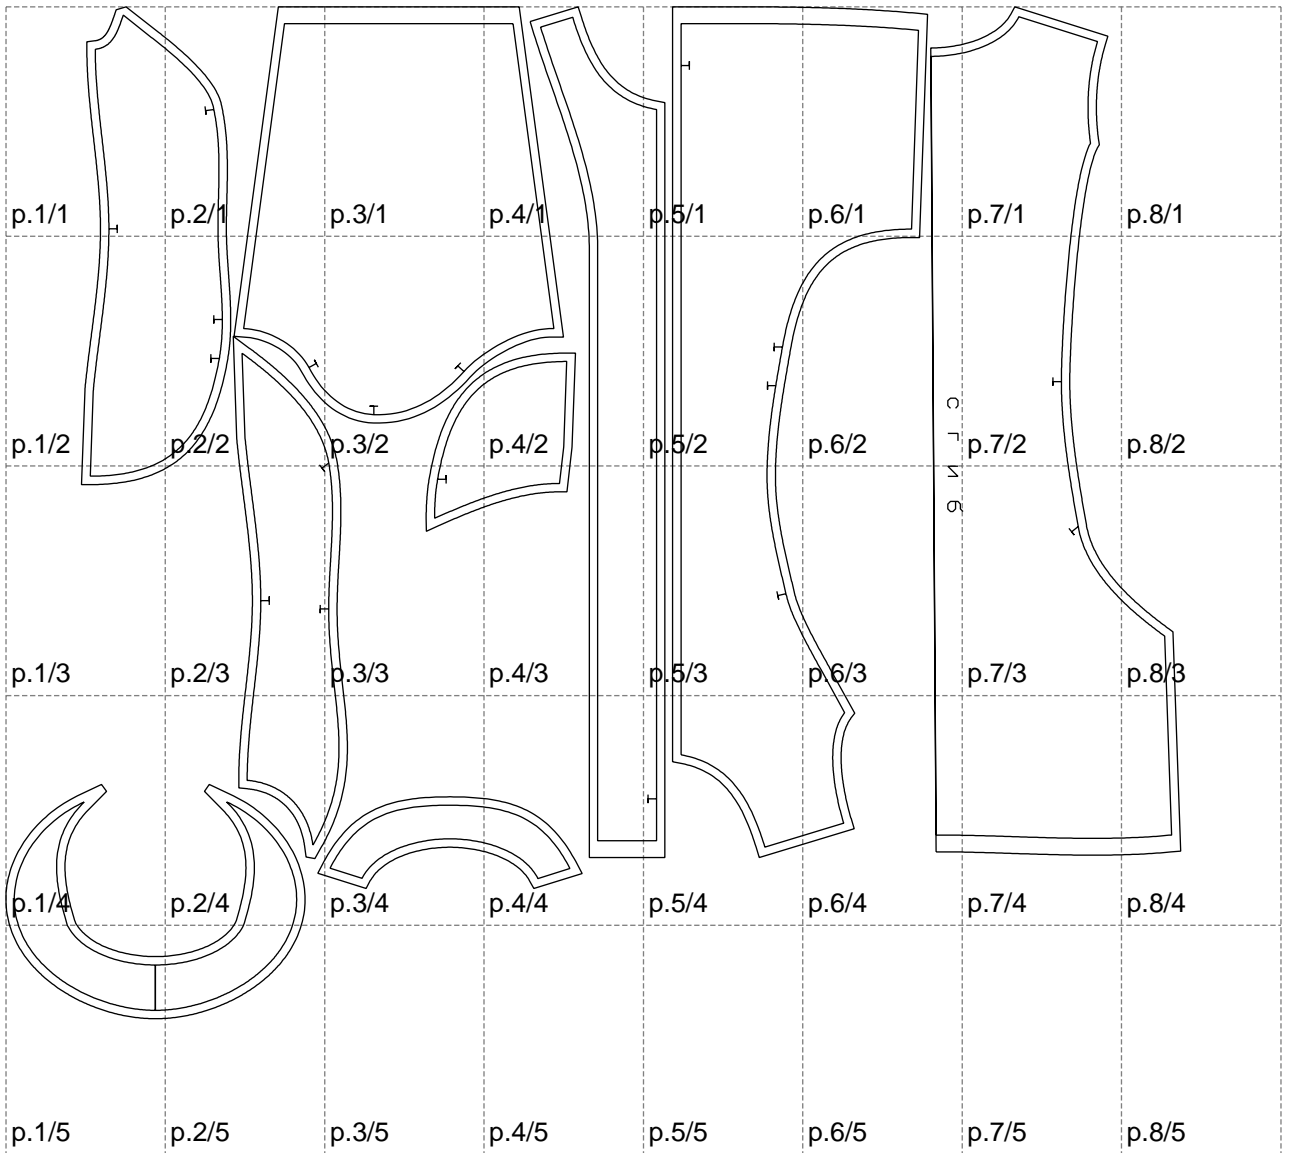

Not for print

Paper size: A4, size:1399.00 x1205.03 mm

# Example

size:1499.00 x1896.33 mm

Maneken =1 ver.0

rz\_1=170

rz\_16=96

rz\_17=82

rz\_18=76

rz\_19=104

rz\_20=101.8

---

. . . . .  
. . . . .  
. . . . .