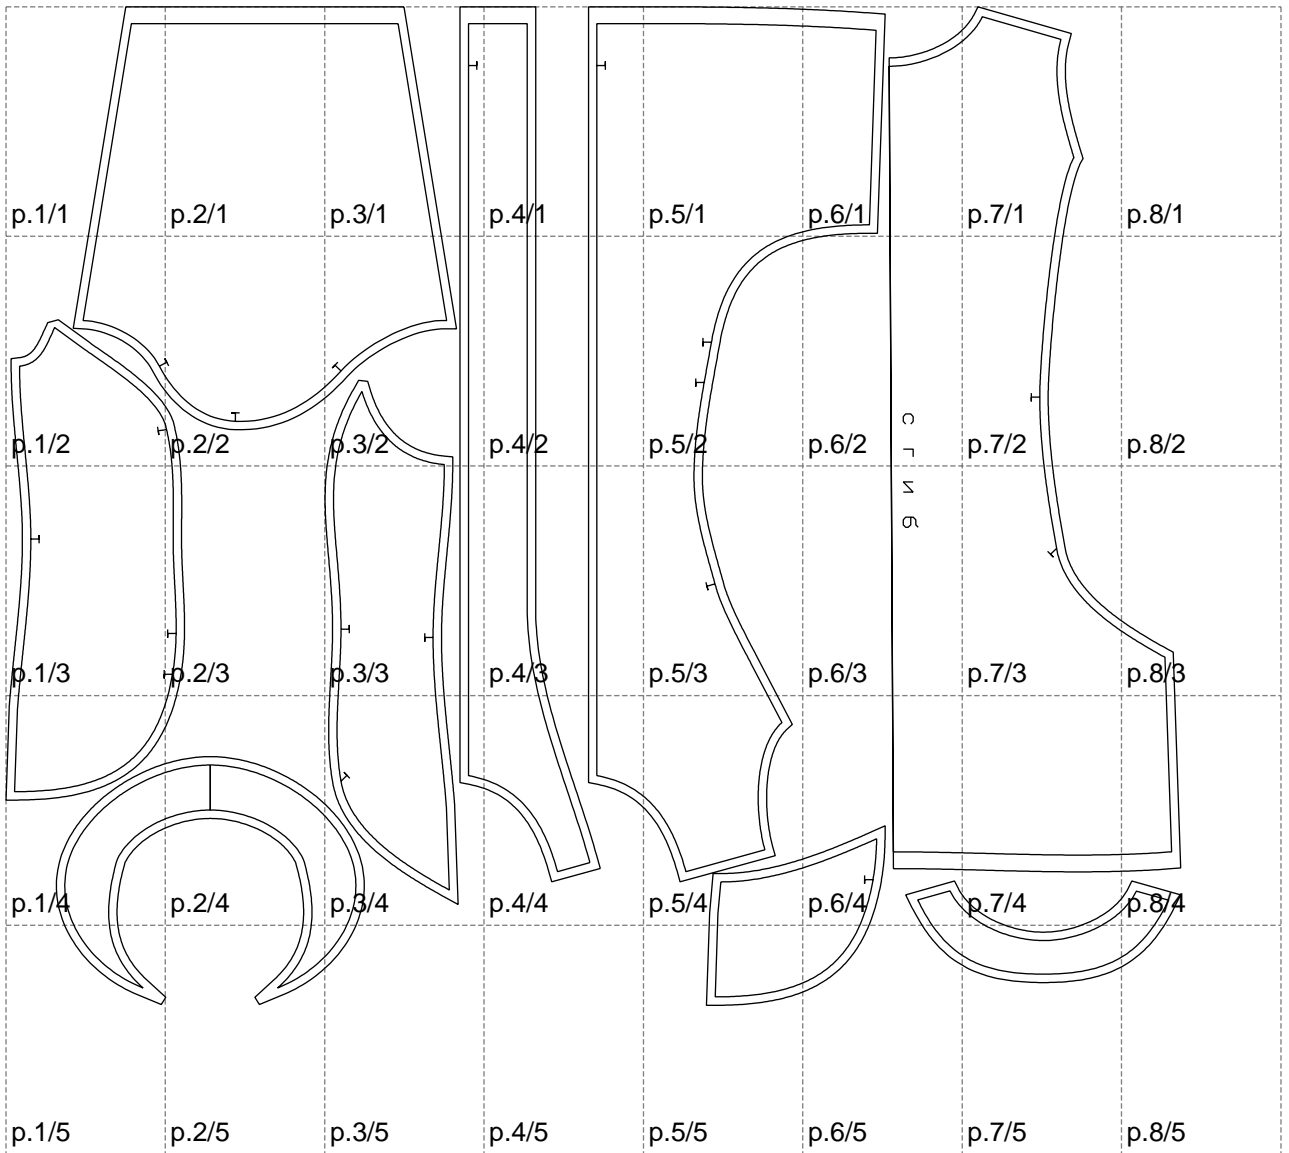

Not for print

Paper size: A4, size:1399.00 x1189.04 mm

# Example

size:1499.00 x2150.40 mm

Maneken =1 ver.0

rz\_1=170

rz\_16=116

rz\_17=100

rz\_18=98.8

rz\_19=124

rz\_20=121

---

. . . . .  
. . . . .  
. . . . .