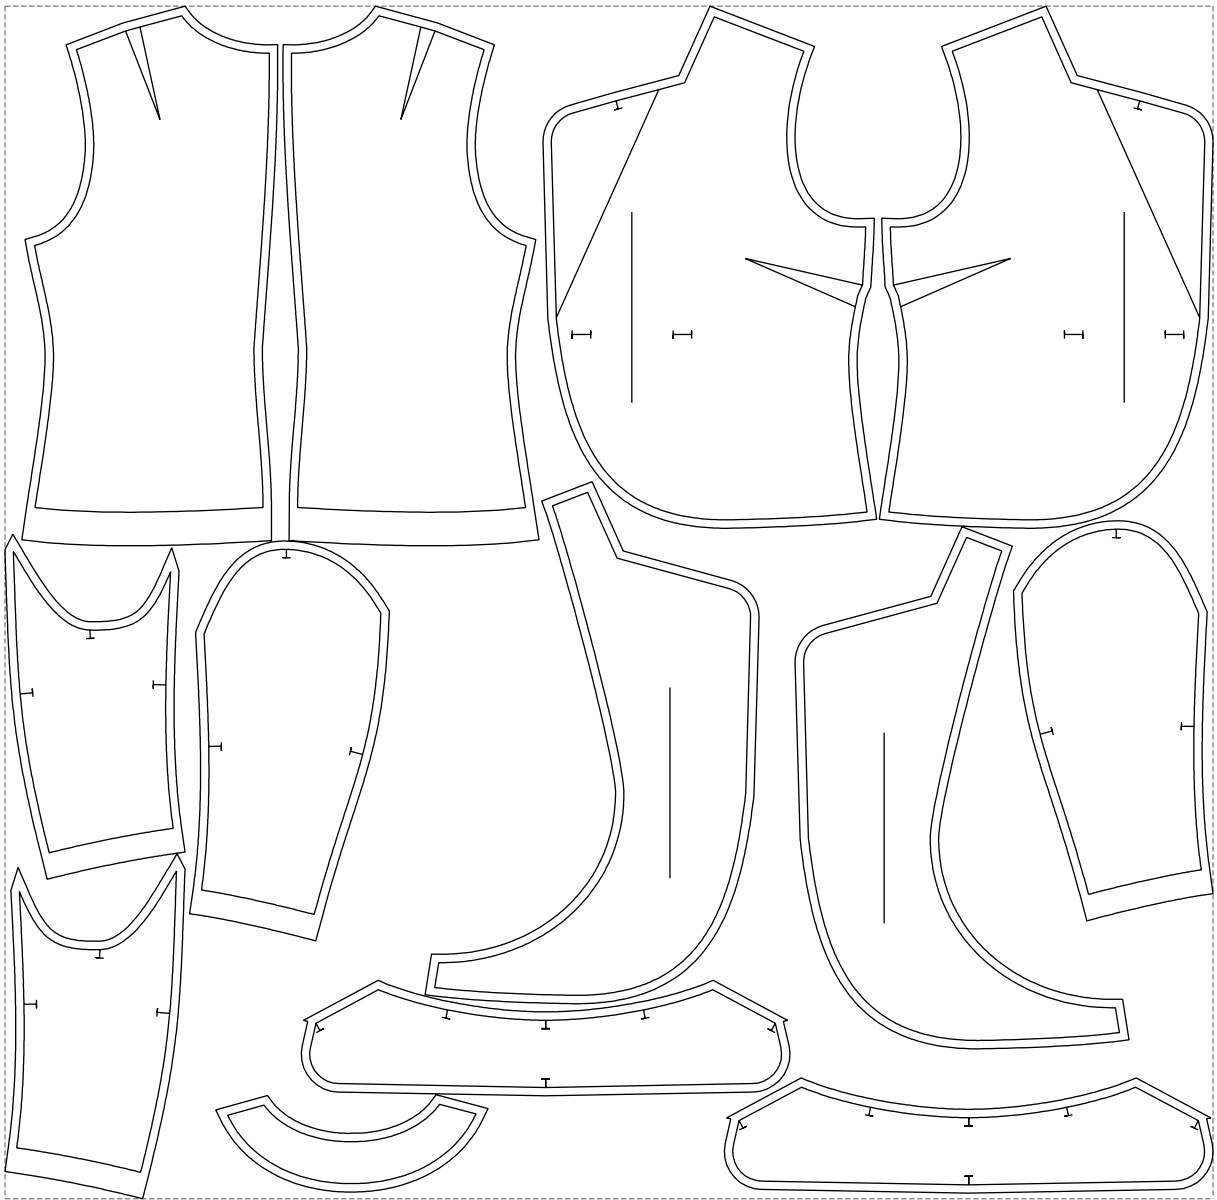

Not for print

Paper size: A4, size:1399.00 x1170.21 mm

# Example

size:1438.79 x1420.59 mm

Maneken =1 ver.0

rz\_1=170

rz\_16=96

rz\_17=82

rz\_18=76

rz\_19=104

rz\_20=101.8

---

. . . . .  
. . . . .  
. . . . .