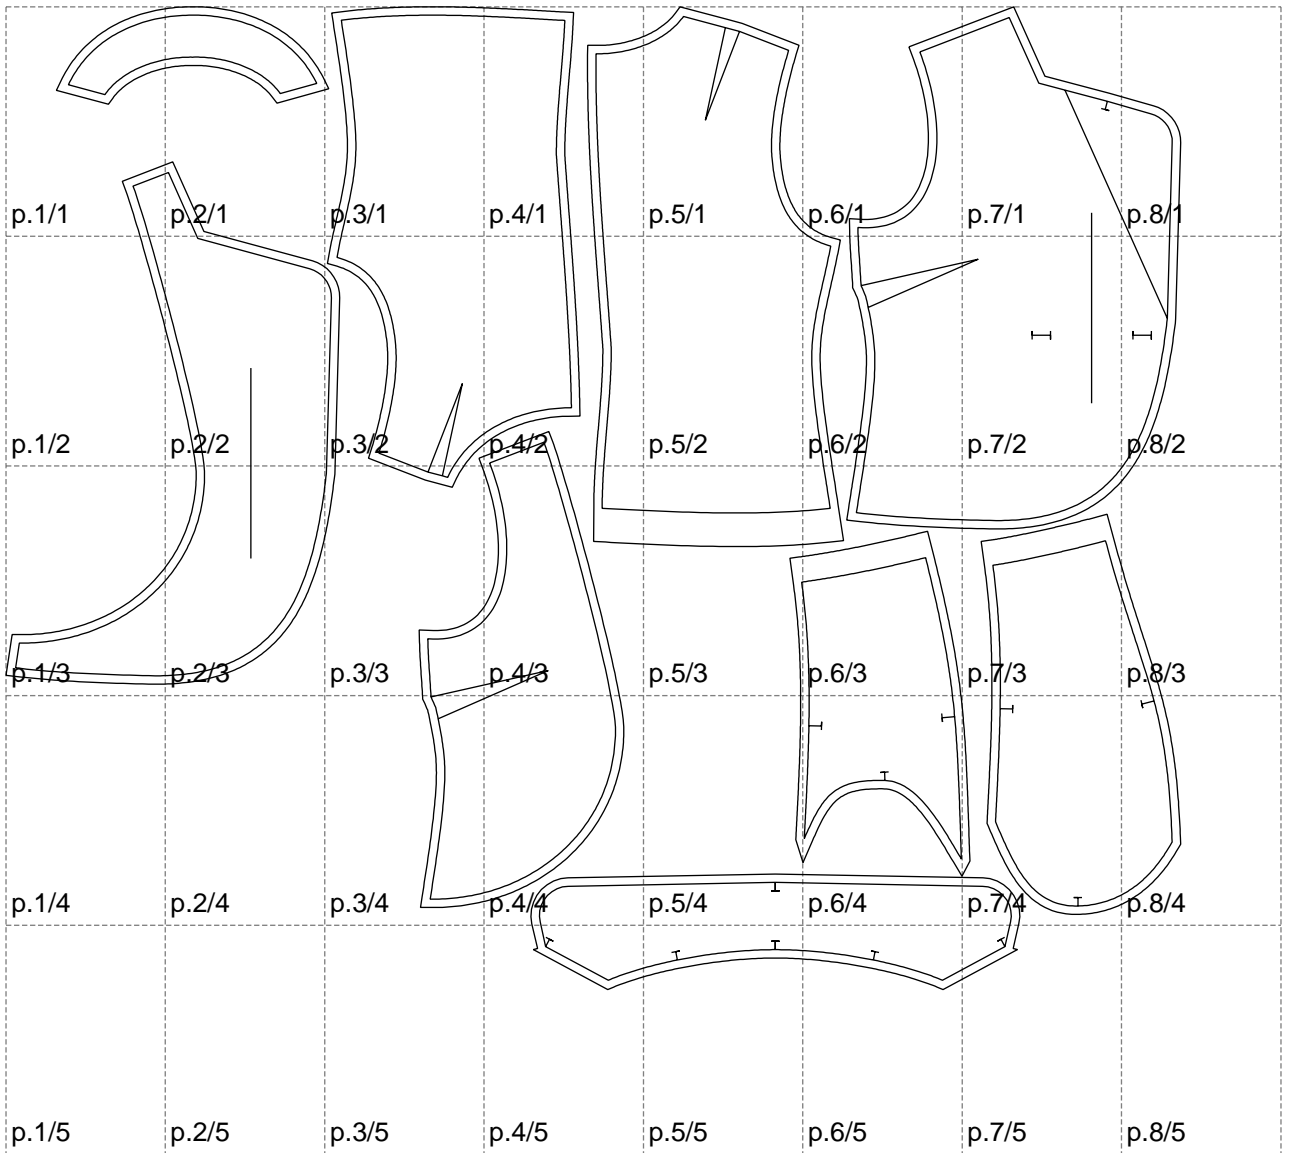

Not for print

Paper size: A4, size:1399.00 x1170.21 mm

# Example

size:1438.79 x1420.59 mm

Maneken =1 ver.0

rz\_1=170

rz\_16=96

rz\_17=82

rz\_18=76

rz\_19=104

rz\_20=101.8

---

. . . . .  
. . . . .  
. . . . .