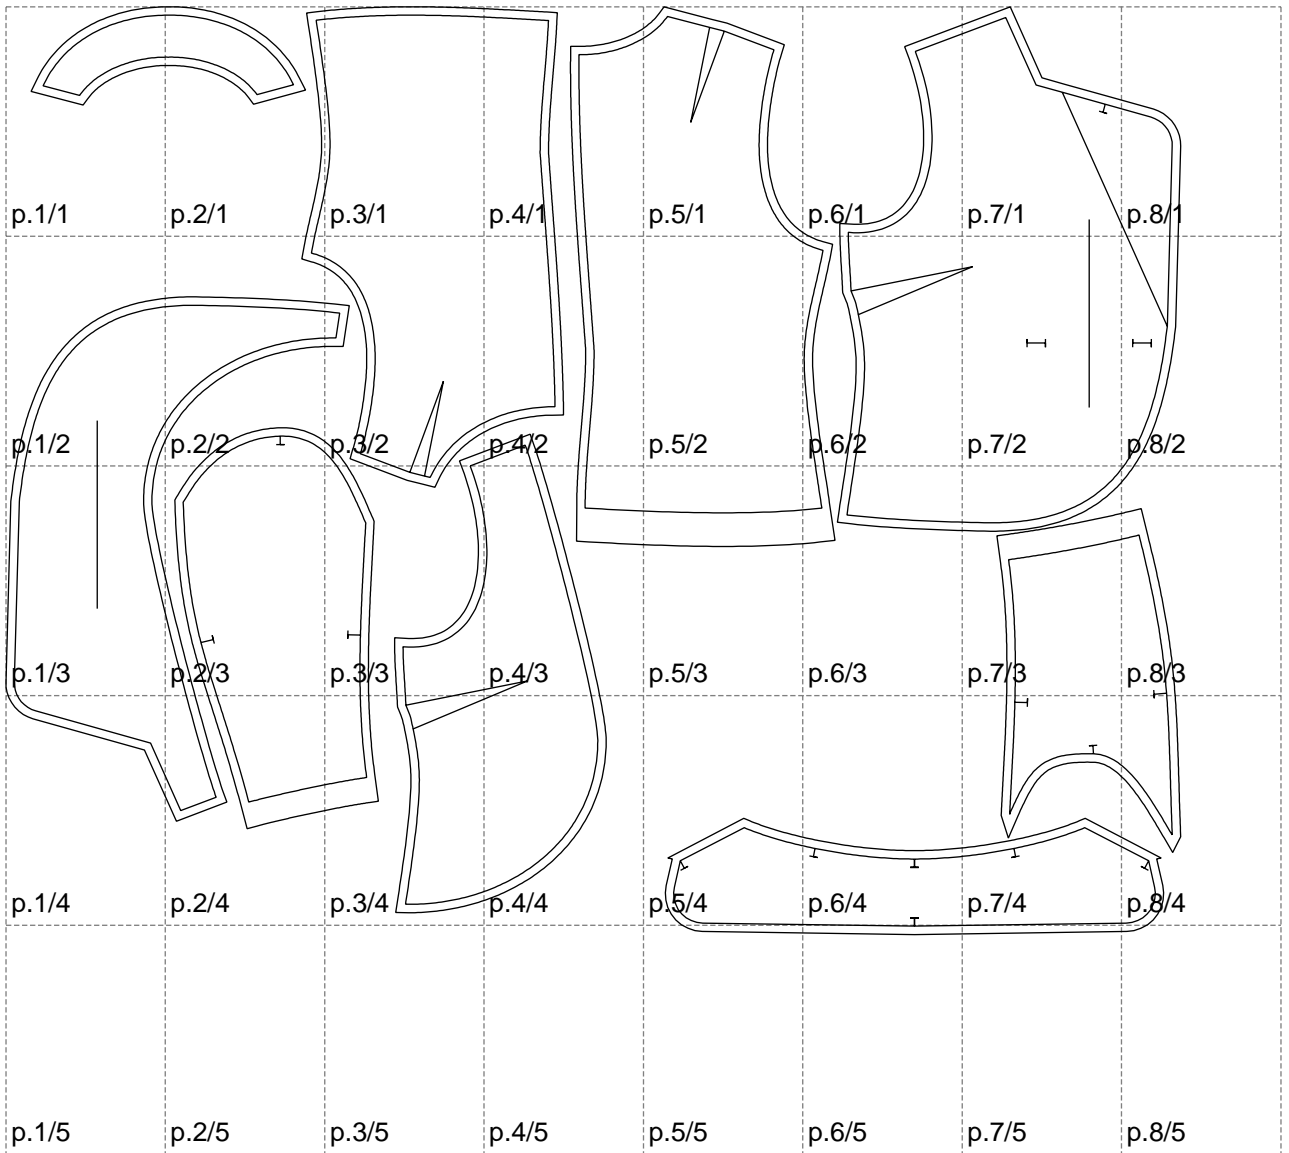

Not for print

Paper size: A4, size:1399.00 x1104.86 mm

# Example

size:1499.00 x1430.52 mm

Maneken =1 ver.0

rz\_1=170

rz\_16=100

rz\_17=85.4

rz\_18=80.2

rz\_19=108

rz\_20=105.4

---

. . . . .  
. . . . .  
. . . . .