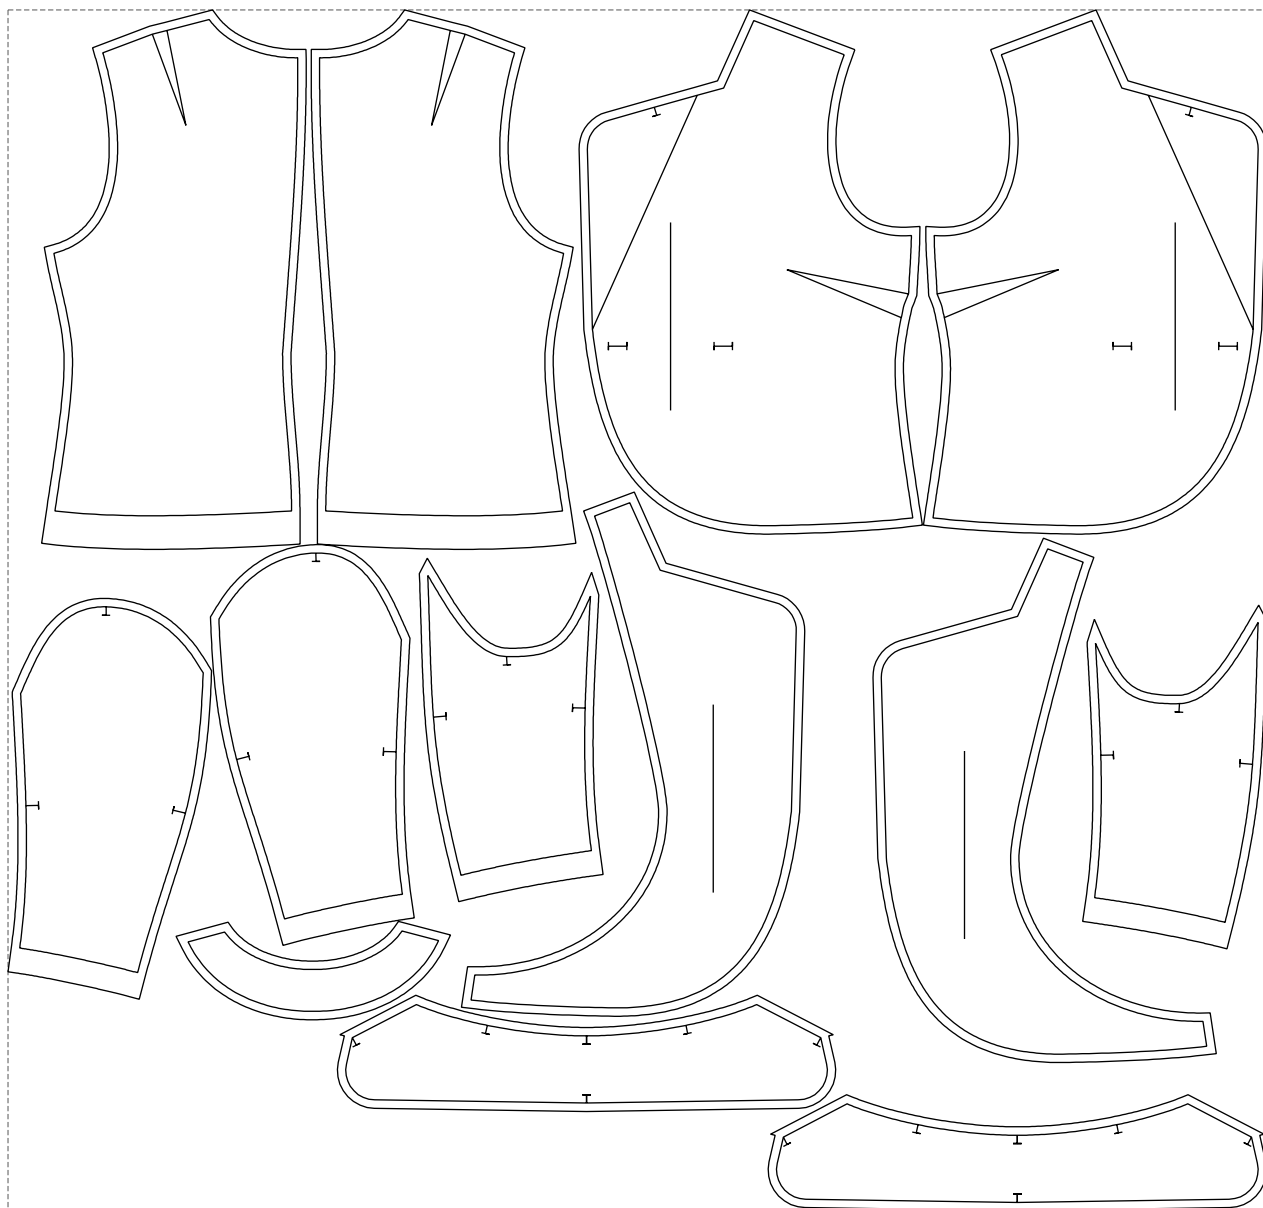

Not for print

Paper size: A4, size:1399.00 x1104.86 mm

# Example

size:1499.00 x1430.52 mm

Maneken =1 ver.0

rz\_1=170

rz\_16=100

rz\_17=85.4

rz\_18=80.2

rz\_19=108

rz\_20=105.4

---

. . . . .  
. . . . .  
. . . . .