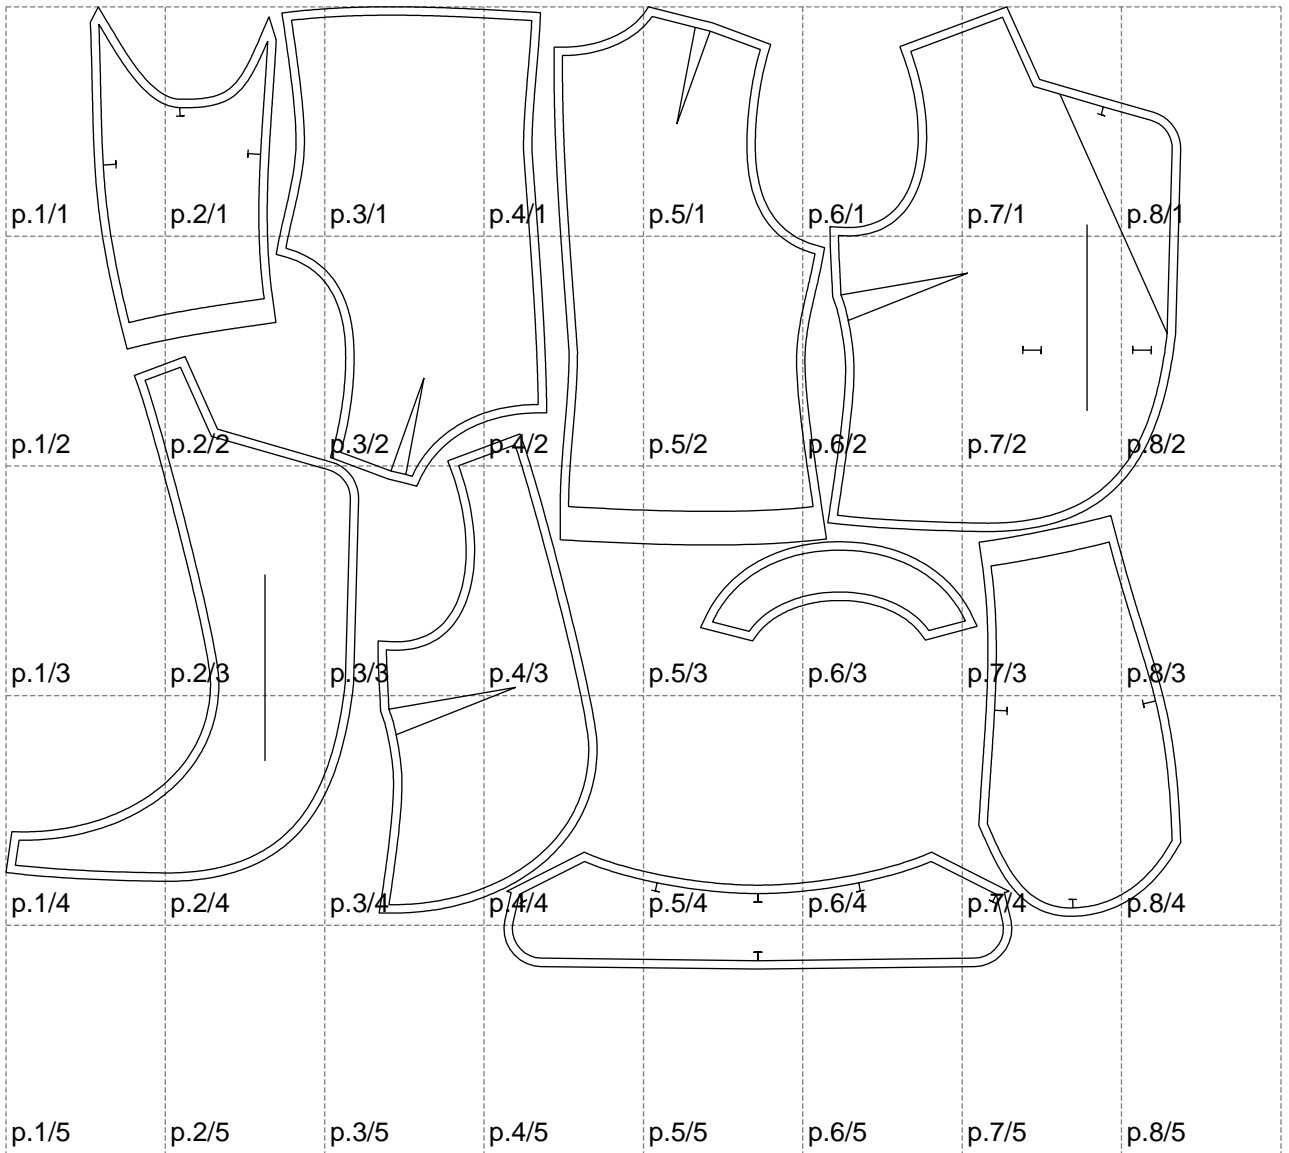

Not for print

Paper size: A4, size:1399.00 x1145.98 mm

# Example

size:1499.00 x1505.21 mm

Maneken =1 ver.0

rz\_1=170

rz\_16=104

rz\_17=88.9

rz\_18=84.4

rz\_19=112

rz\_20=109.3

---

. . . . .  
. . . . .  
. . . . .