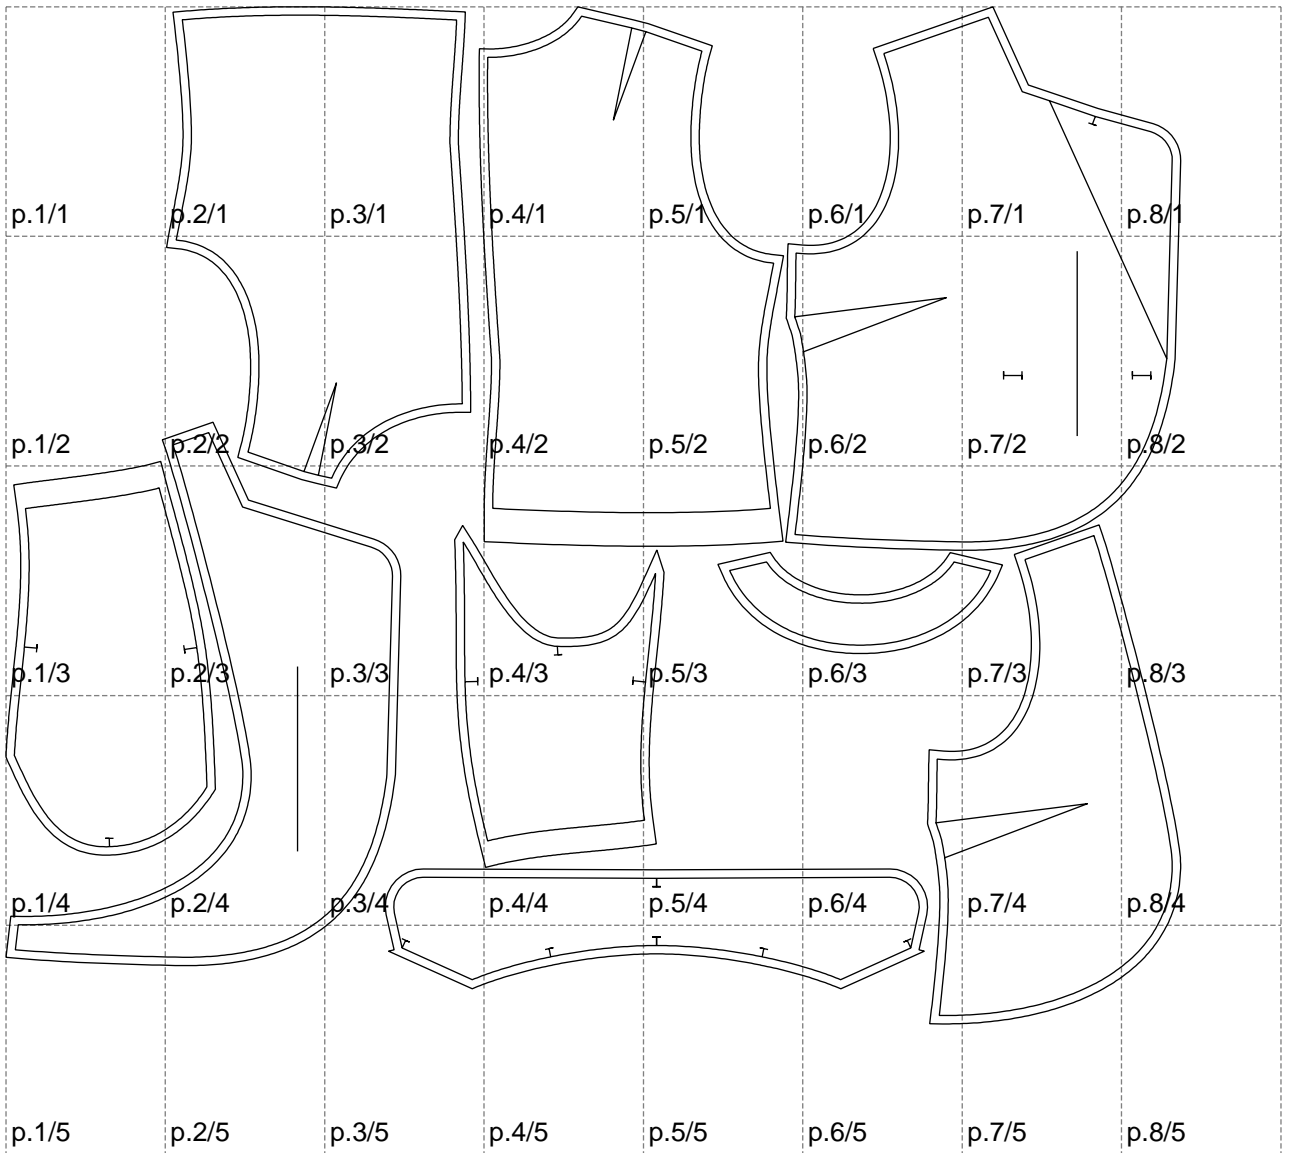

Not for print

Paper size: A4, size:1399.00 x1211.18 mm

# Example

size:1499.00 x1866.06 mm

Maneken =1 ver.0

rz\_1=170

rz\_16=120

rz\_17=104

rz\_18=103.6

rz\_19=128

rz\_20=125.1

---

. . . . .  
. . . . .  
. . . . .