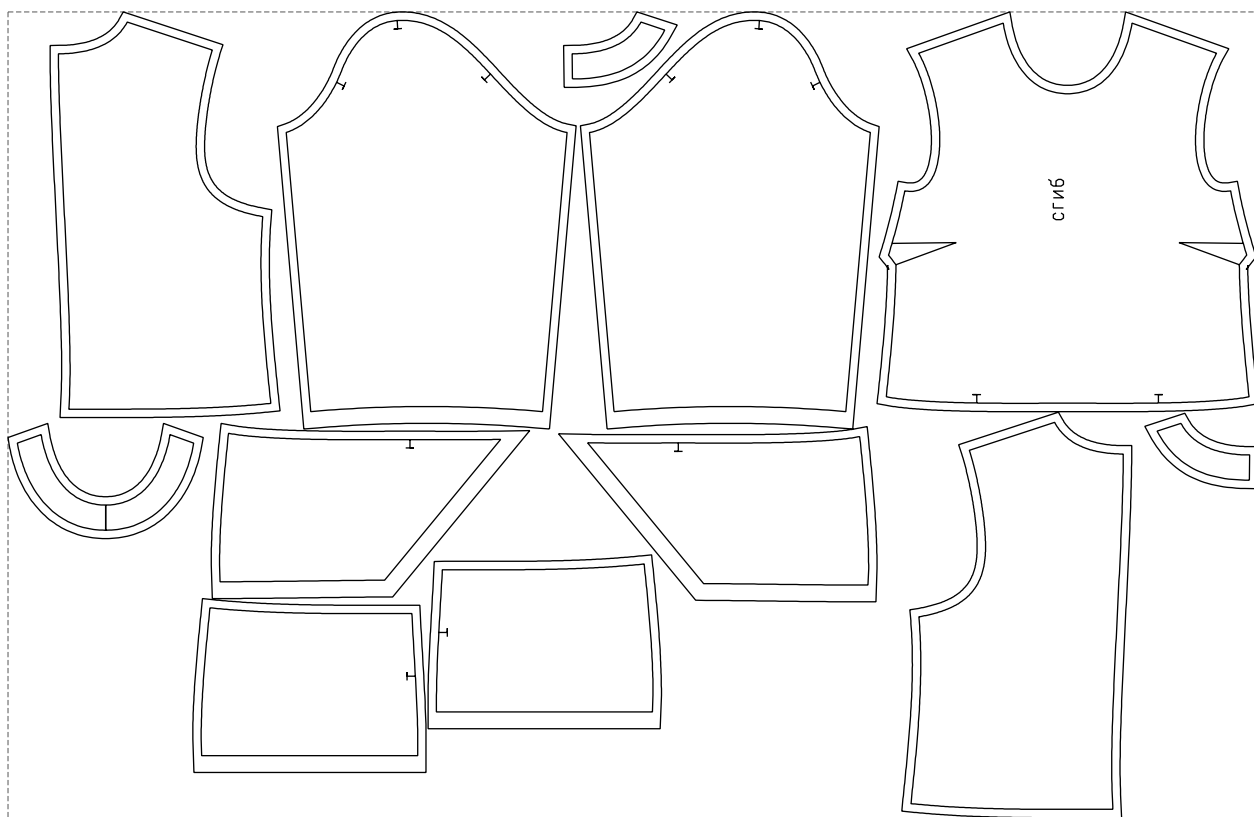

Not for print

Paper size: A4, size:1388.95 x496.78 mm

# Example

size:1488.95 x959.87 mm

Maneken =1 ver.0

rz\_1=170

rz\_16=88

rz\_17=75.6

rz\_18=67.6

rz\_19=96

rz\_20=94.6

---

. . . . .  
. . . . .  
. . . . .