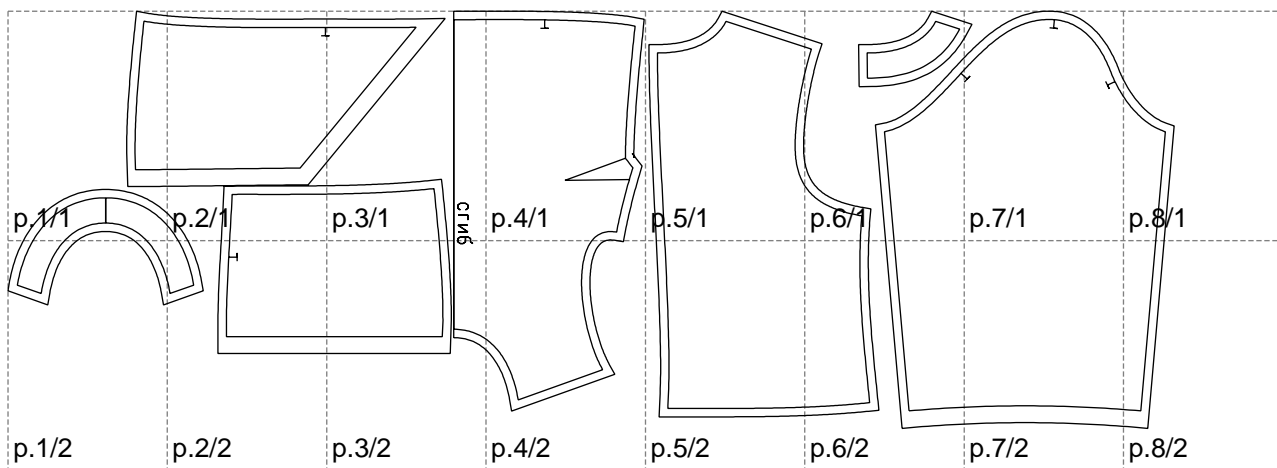

Not for print

Paper size: A4, size:1388.95 x496.78 mm

# Example

size:1488.95 x959.87 mm

Maneken =1 ver.0

rz\_1=170

rz\_16=88

rz\_17=75.6

rz\_18=67.6

rz\_19=96

rz\_20=94.6

---

. . . . .  
. . . . .  
. . . . .