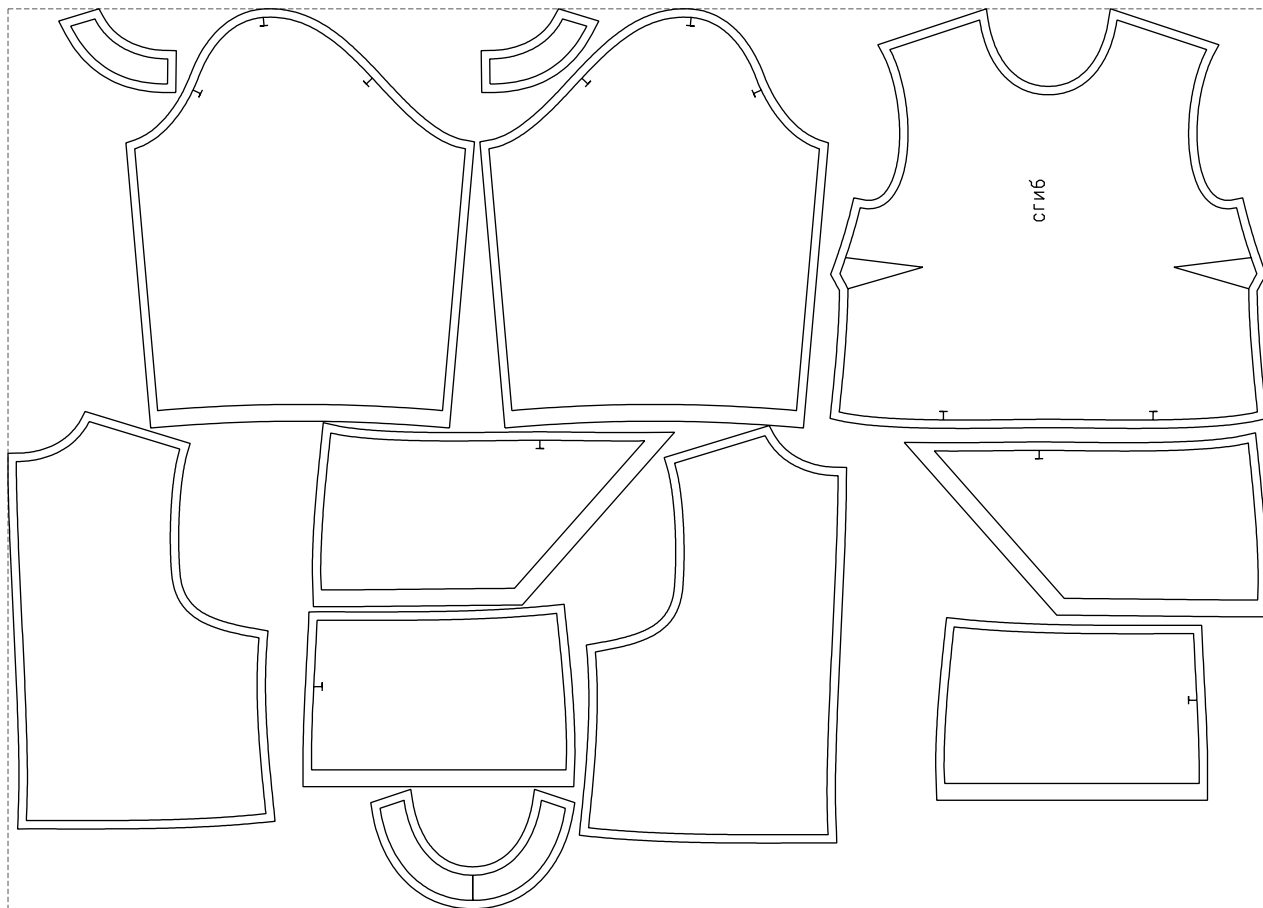

Not for print

Paper size: A4, size:1399.00 x626.48 mm

# Example

size:1499.00 x1072.05 mm

Maneken =1 ver.0

rz\_1=170

rz\_16=104

rz\_17=88.9

rz\_18=84.4

rz\_19=112

rz\_20=109.3

---

. . . . .  
. . . . .  
. . . . .