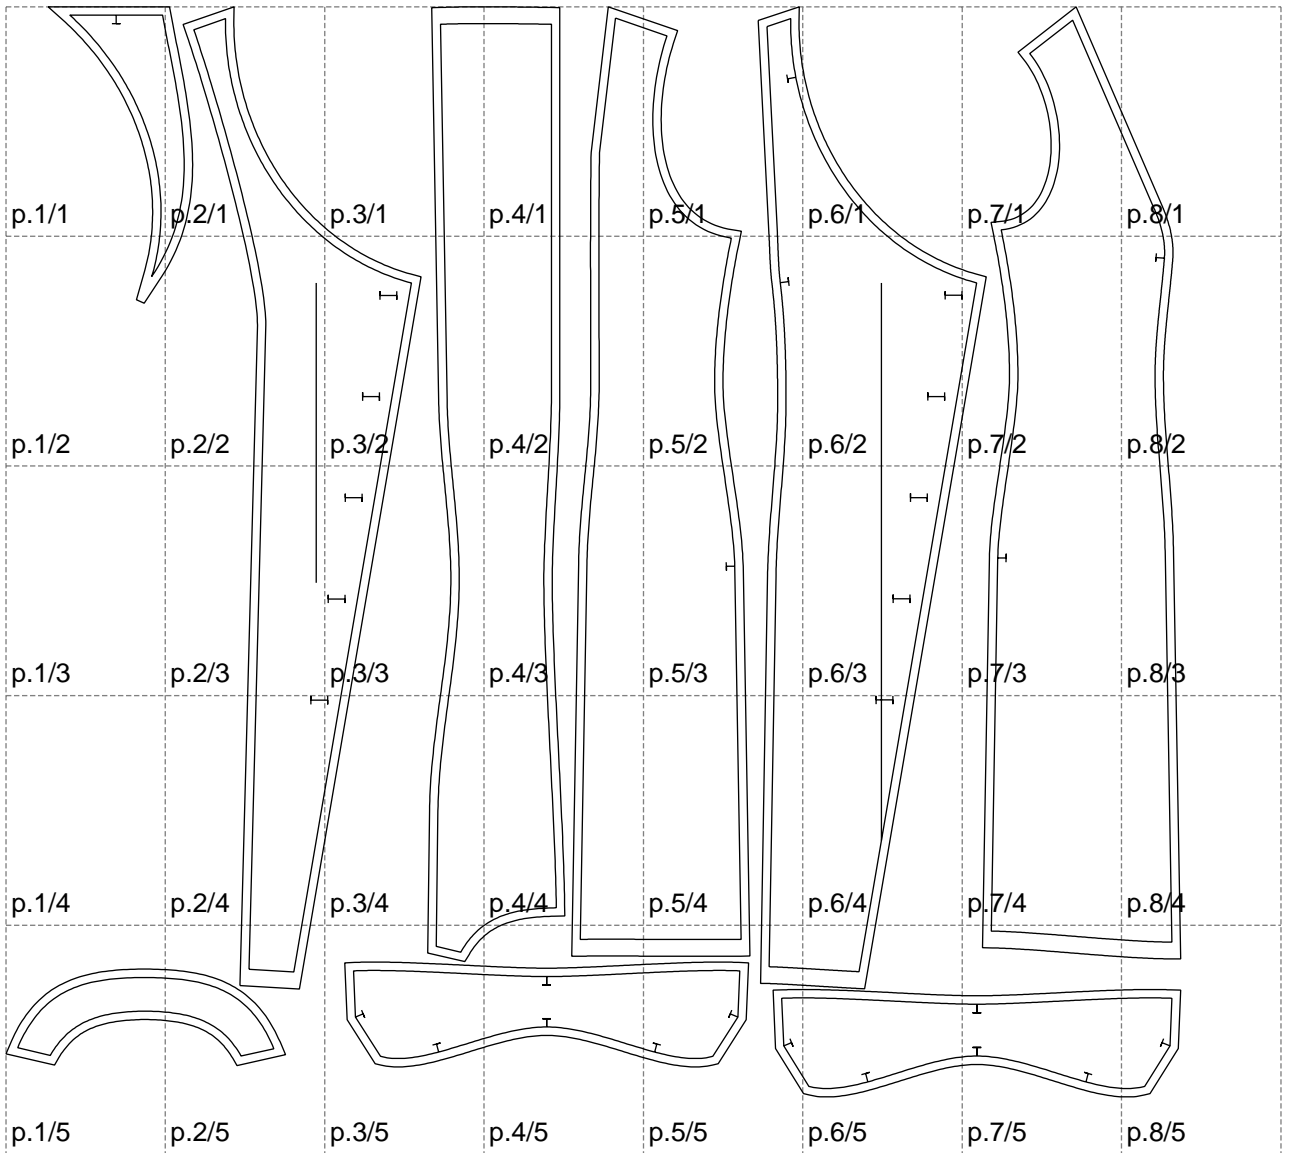

Not for print

Paper size: A4, size:1399.00 x1298.17 mm

# Example

size:1478.90 x2406.71 mm

Maneken =1 ver.0

rz\_1=170

rz\_16=112

rz\_17=96.2

rz\_18=94

rz\_19=120

rz\_20=117

---

. . . . .  
. . . . .  
. . . . .