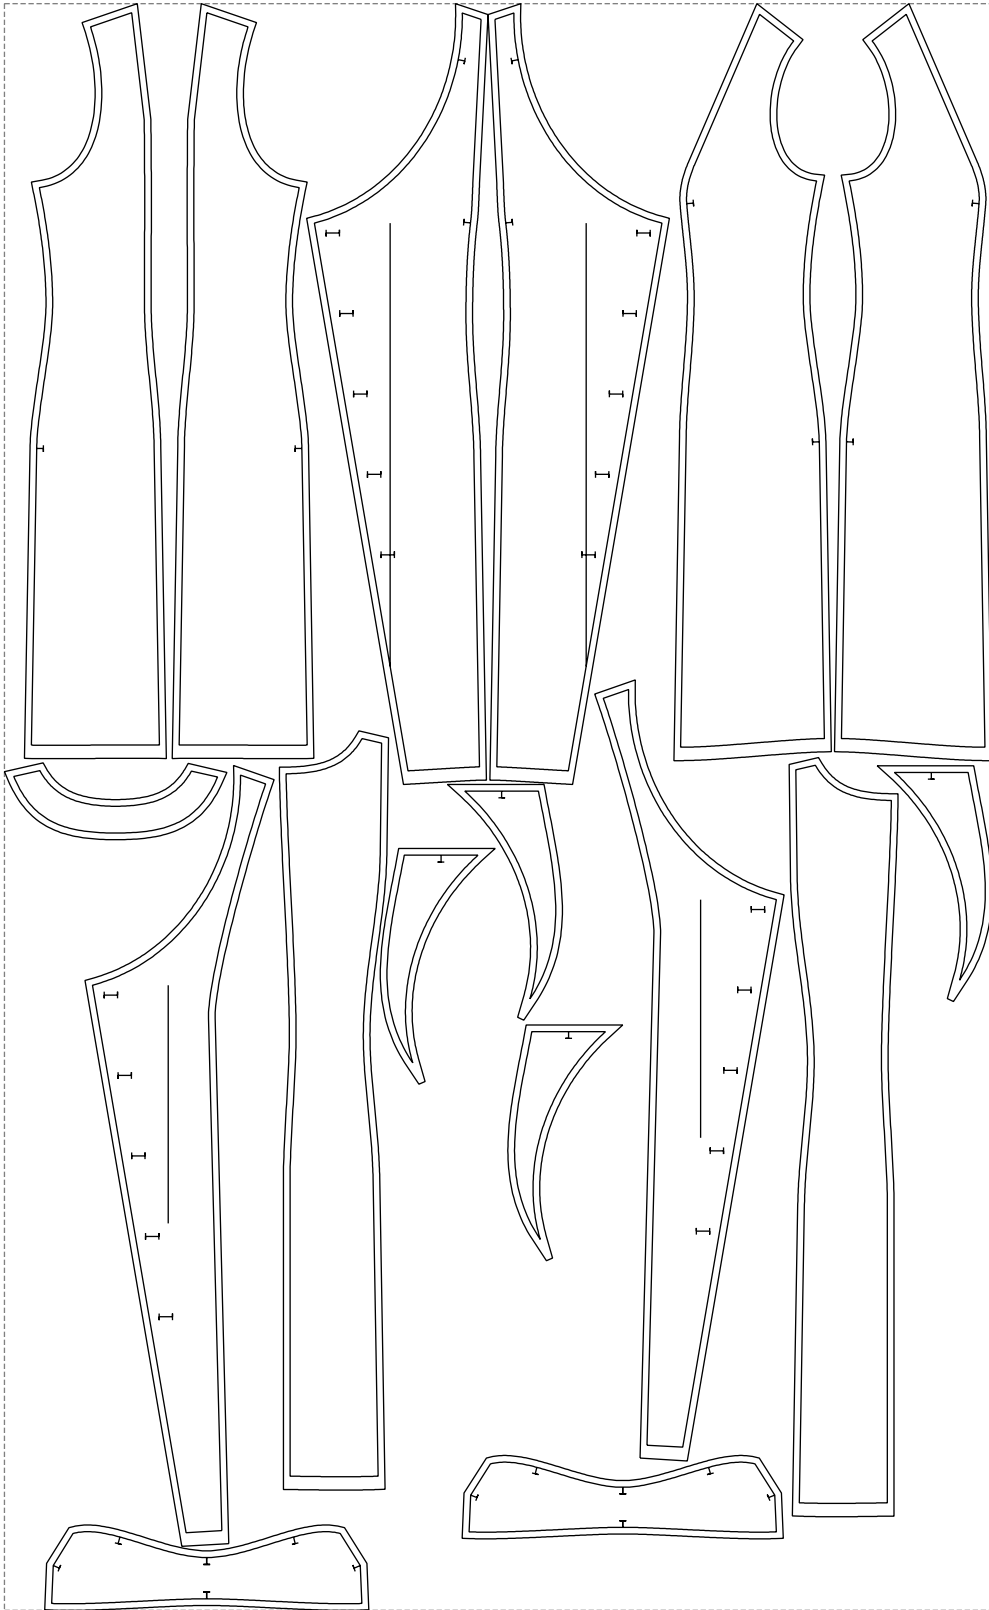

Not for print

Paper size: A4, size:1399.00 x1298.17 mm

# Example

size:1478.90 x2406.71 mm

Maneken =1 ver.0

rz\_1=170

rz\_16=112

rz\_17=96.2

rz\_18=94

rz\_19=120