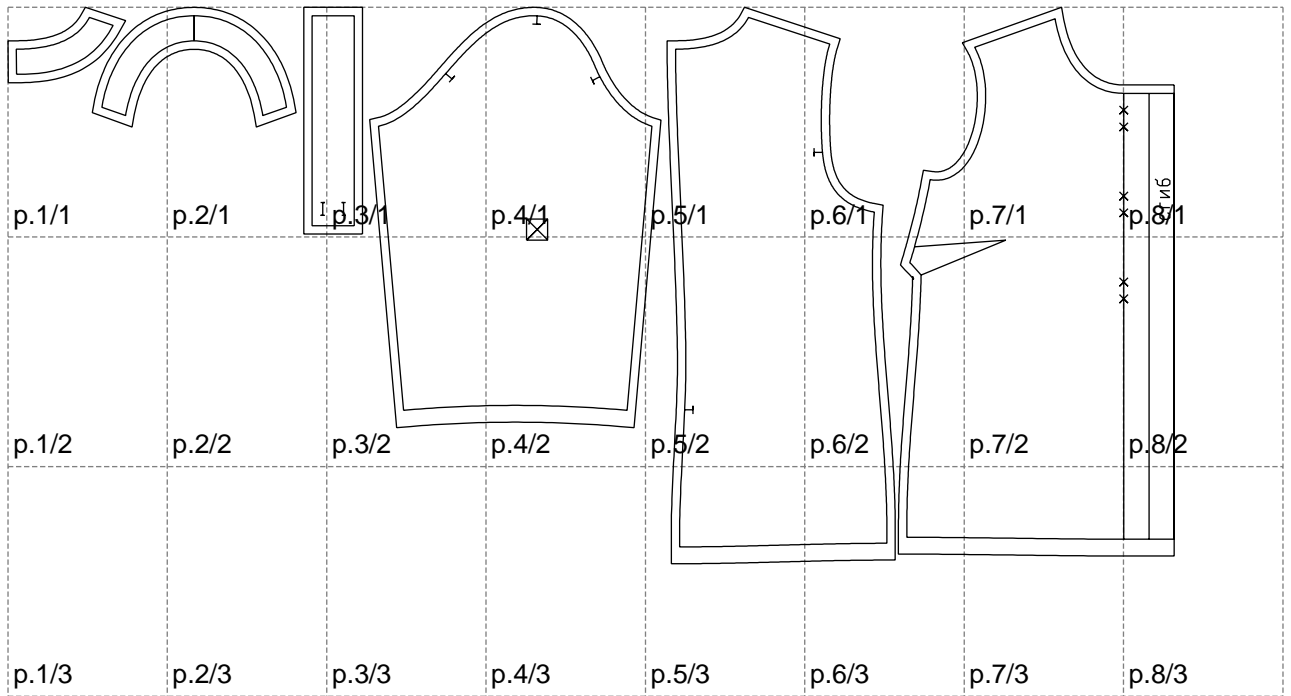

Not for print

Paper size: A4, size:1388.93 x662.47 mm

# Example

size:1499.00 x1154.19 mm

Maneken =1 ver.0

rz\_1=170

rz\_16=88

rz\_17=75.6

rz\_18=67.6

rz\_19=96

rz\_20=94.6

---

. . . . .  
. . . . .  
. . . . .