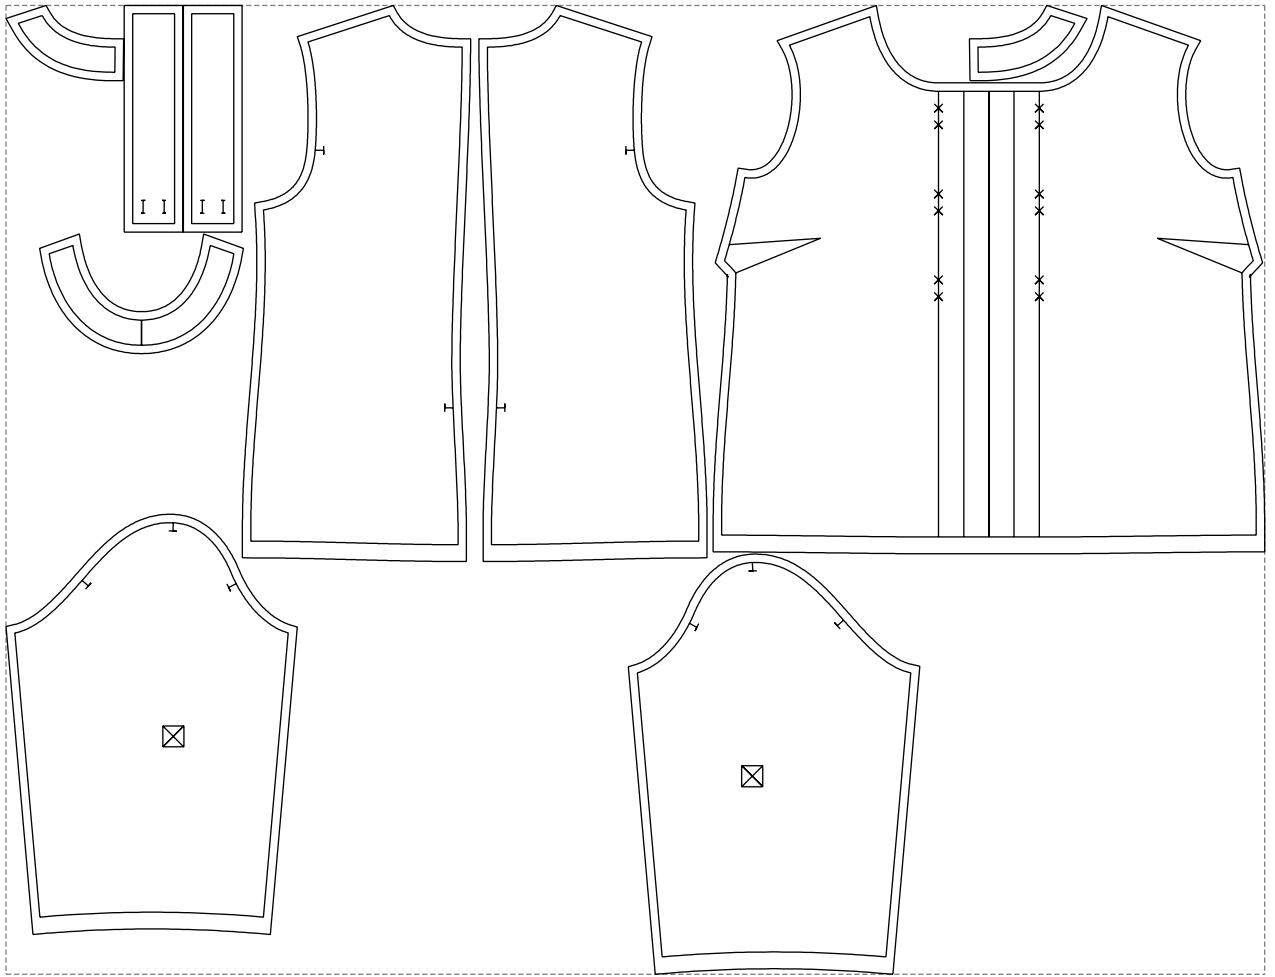

# Example

size:1499.00 x1154.19 mm

Maneken =1 ver.0

rz\_1=170

rz\_16=88

rz\_17=75.6

rz\_18=67.6

rz\_19=96