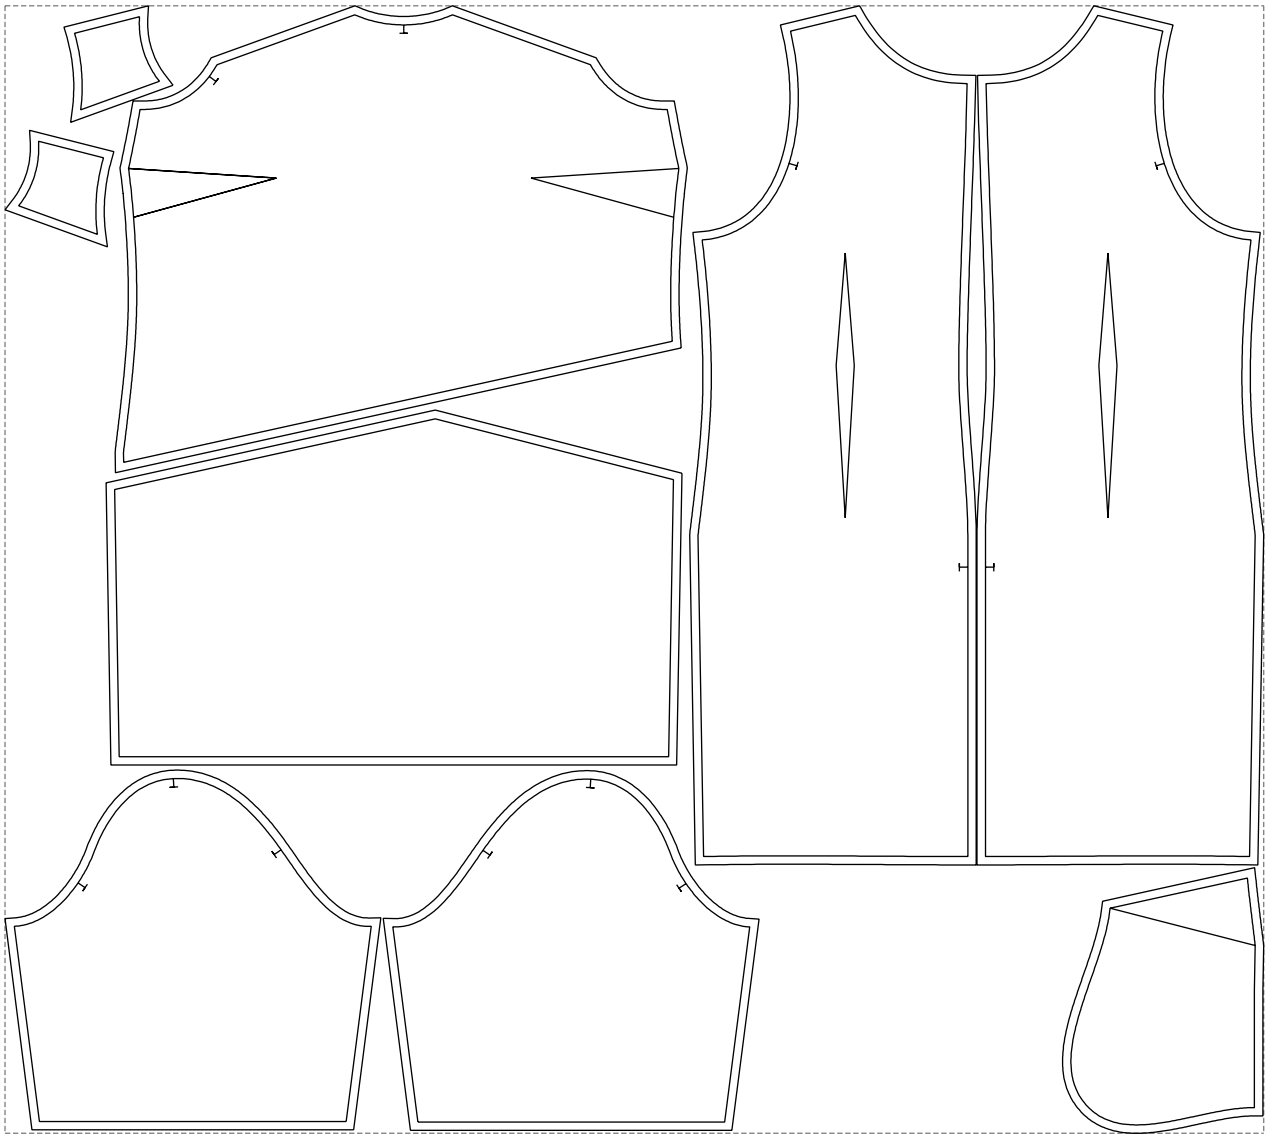

Not for print

Paper size: A4, size:1399.00 x1365.00 mm

# Example

size:1499.00 x1343.09 mm

Maneken =1 ver.0

rz\_1=170

rz\_16=120

rz\_17=104

rz\_18=103.6

rz\_19=128

rz\_20=125.1

---

. . . . .  
. . . . .  
. . . . .