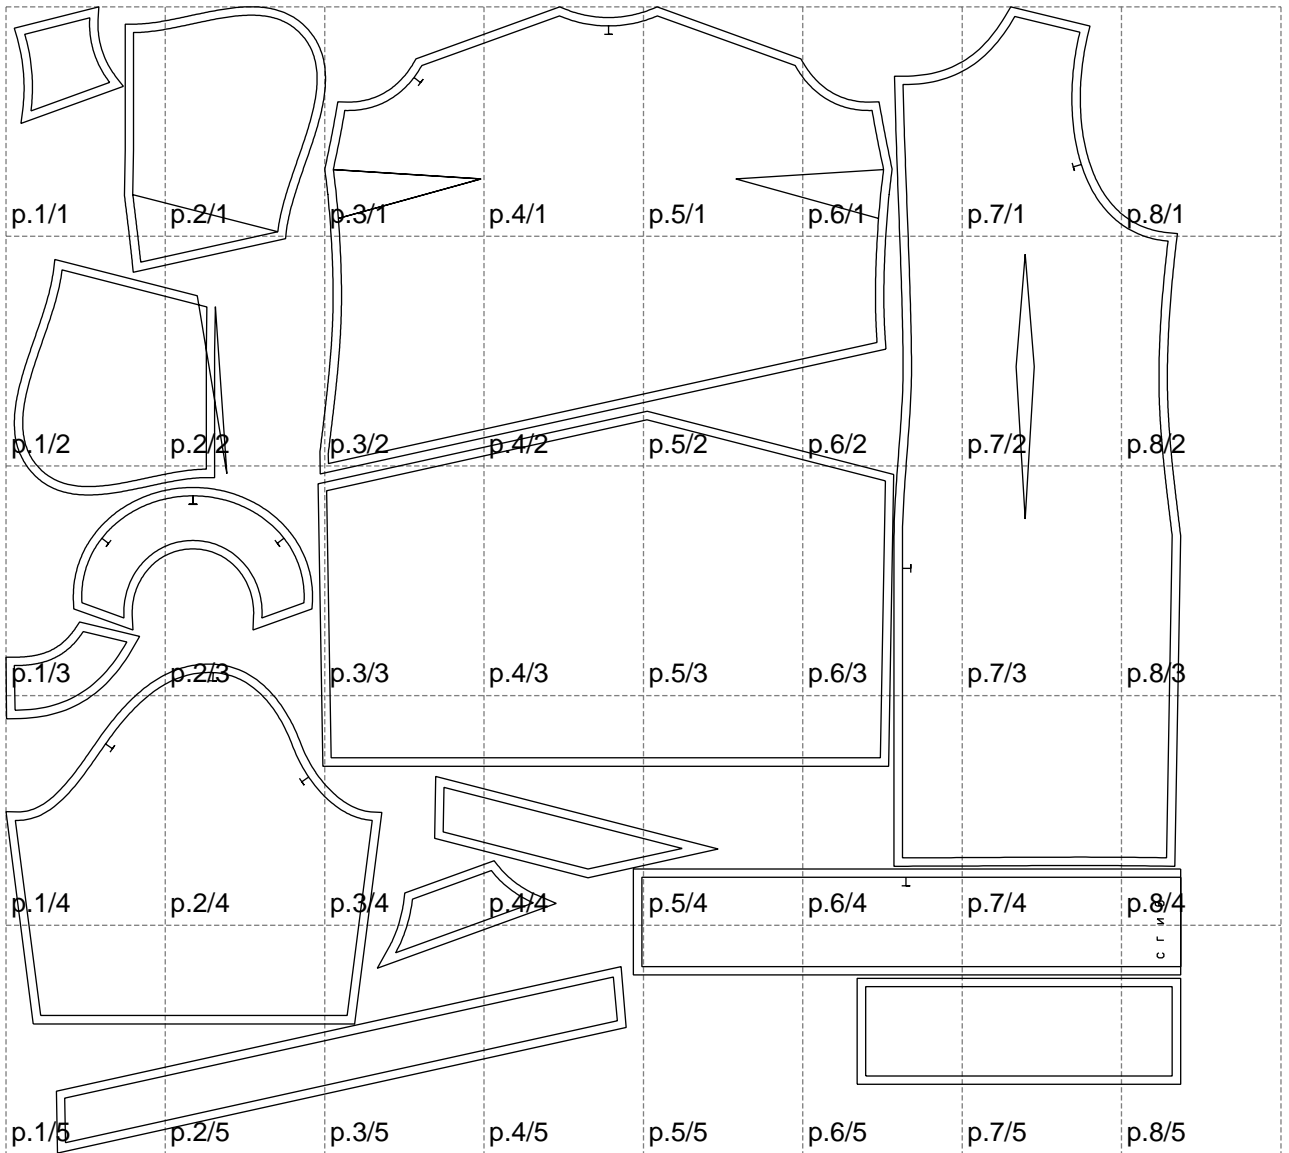

Not for print

Paper size: A4, size:1399.00 x1365.00 mm

# Example

size:1499.00 x1343.09 mm

Maneken =1 ver.0

rz\_1=170

rz\_16=120

rz\_17=104

rz\_18=103.6

rz\_19=128

rz\_20=125.1

---

. . . . .  
. . . . .  
. . . . .