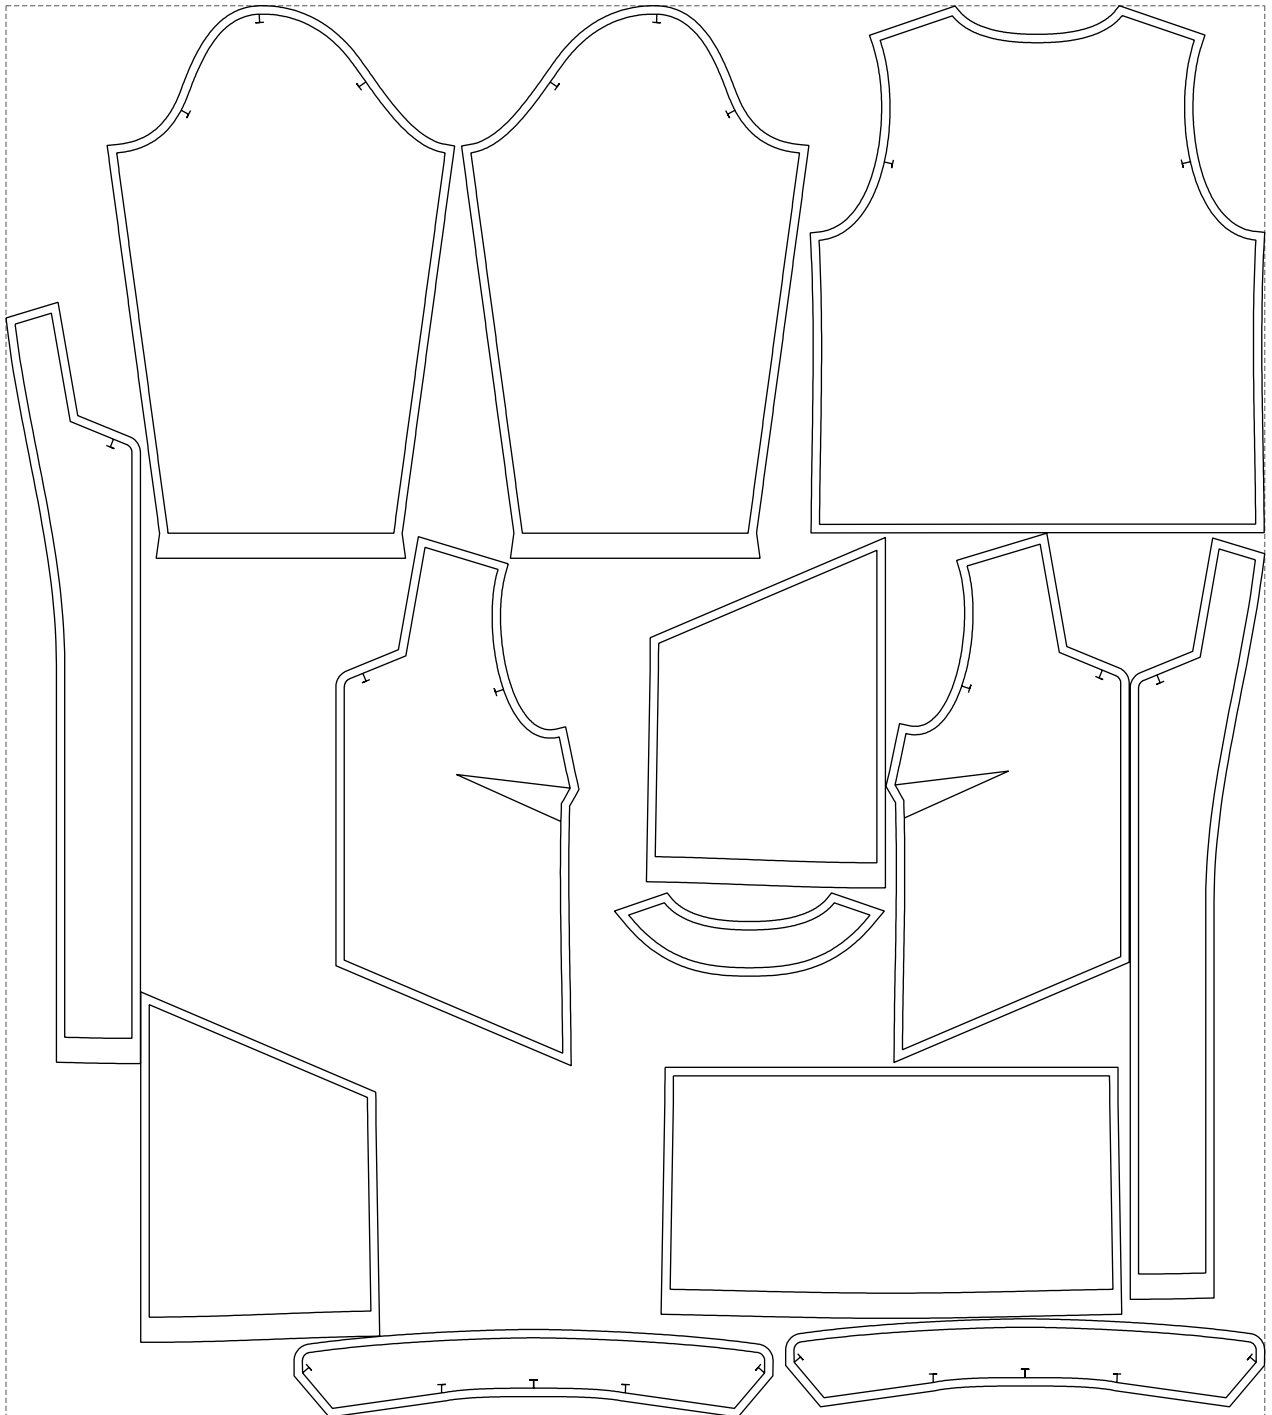

Not for print

Paper size: A4, size:1388.96 x906.77 mm

# Example

size:1499.00 x1681.37 mm

Maneken =1 ver.0

rz\_1=170

rz\_16=88

rz\_17=75.6

rz\_18=67.6

rz\_19=96