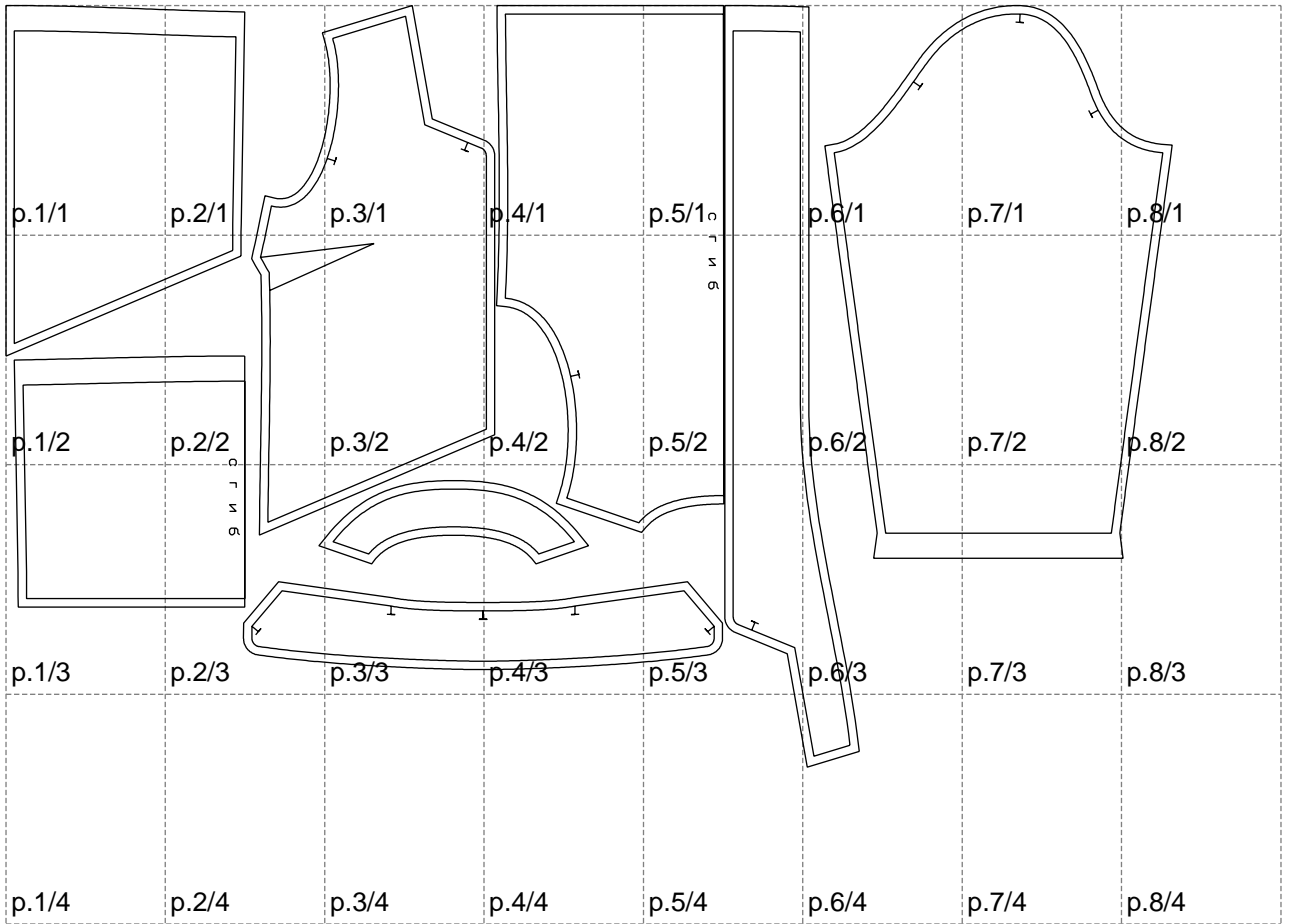

Not for print

Paper size: A4, size:1388.96 x906.77 mm

# Example

size:1499.00 x1681.37 mm

Maneken =1 ver.0

rz\_1=170

rz\_16=88

rz\_17=75.6

rz\_18=67.6

rz\_19=96

rz\_20=94.6

---

. . . . .  
. . . . .  
. . . . .