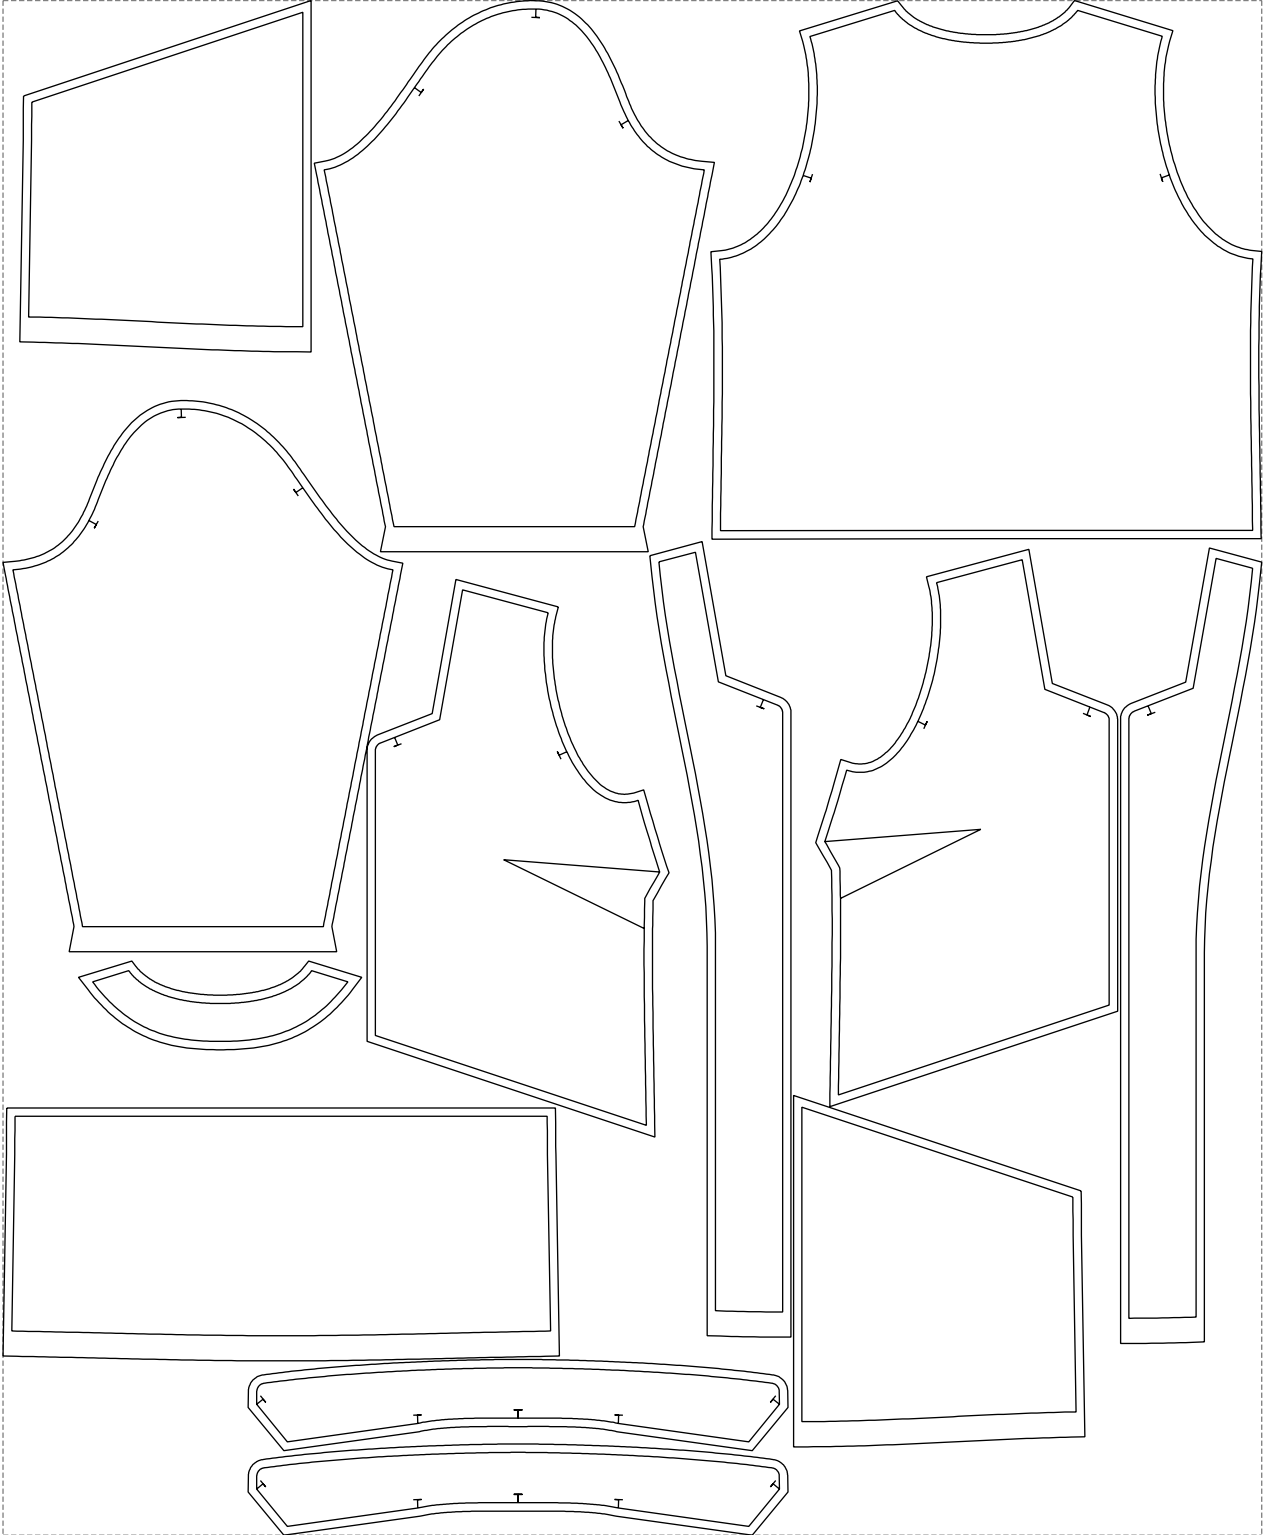

# Example

size:1499.00 x1828.06 mm

Maneken =1 ver.0

rz\_1=170

rz\_16=112

rz\_17=96.2

rz\_18=94

rz\_19=120