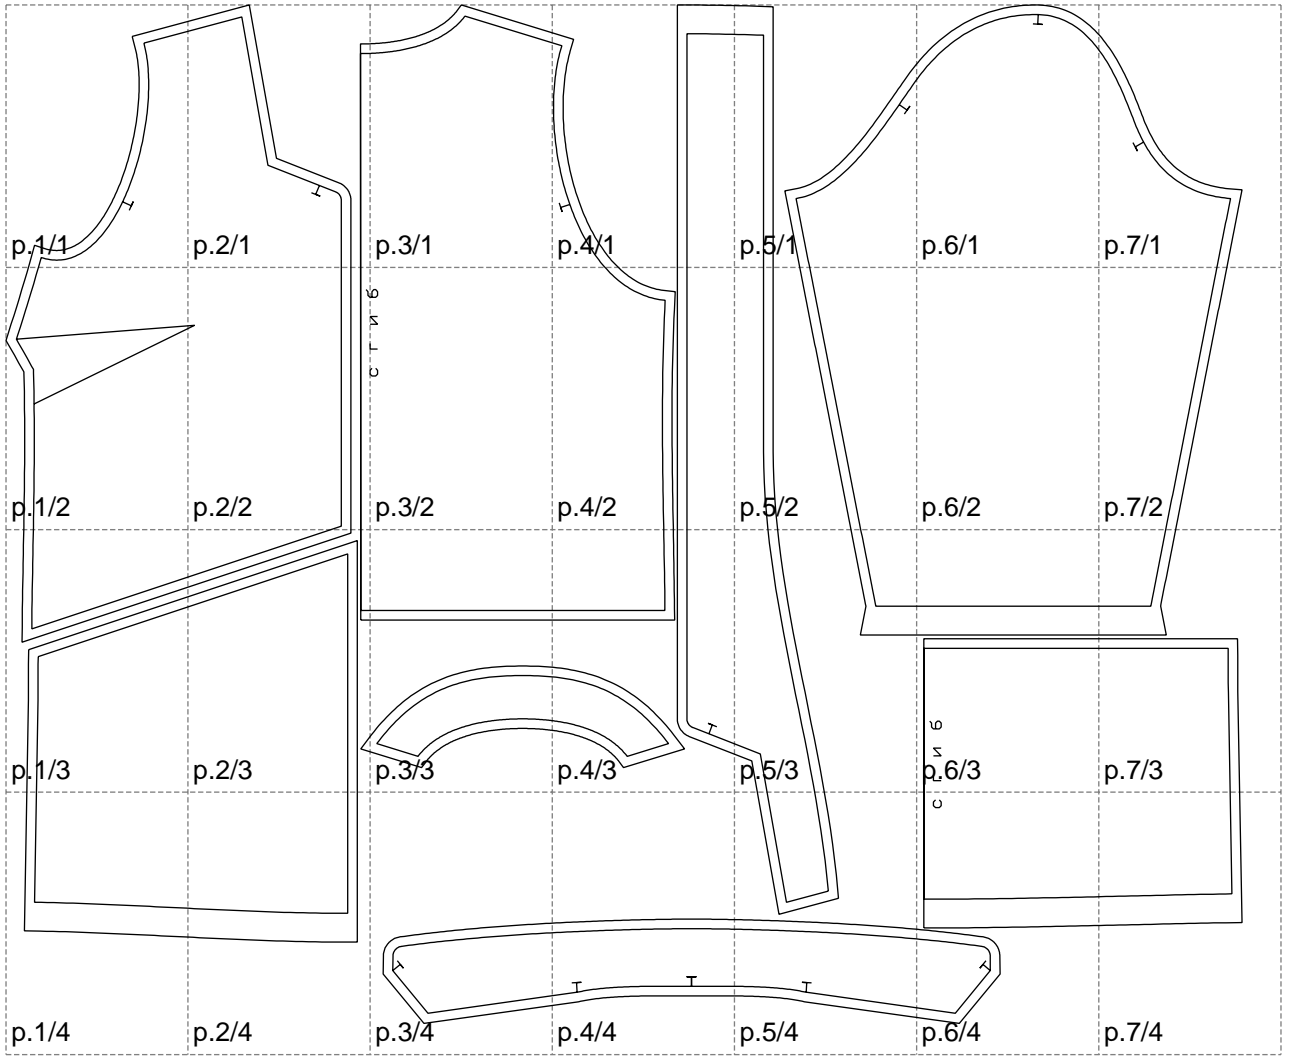

Not for print

Paper size: A4, size:1287.99 x1061.25 mm

# Example

size:1499.00 x1828.06 mm

Maneken =1 ver.0

rz\_1=170

rz\_16=112

rz\_17=96.2

rz\_18=94

rz\_19=120

rz\_20=117

---

. . . . .  
. . . . .  
. . . . .