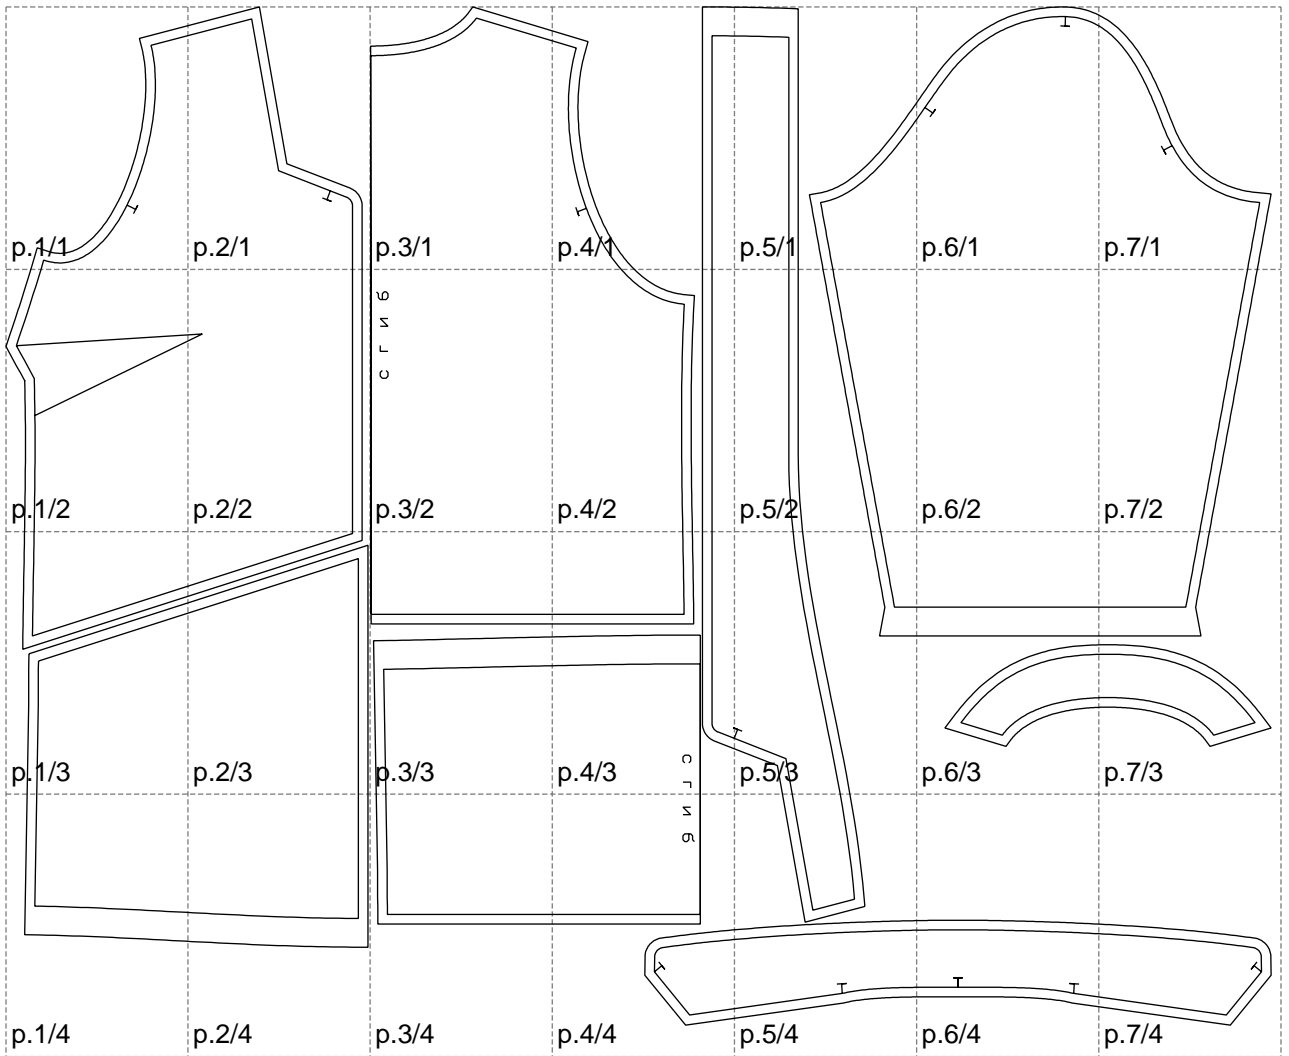

Not for print

Paper size: A4, size:1318.39 x1060.88 mm

# Example

size:1499.00 x2038.12 mm

Maneken =1 ver.0

rz\_1=170

rz\_16=116

rz\_17=100

rz\_18=98.8

rz\_19=124

rz\_20=121

---

. . . . .  
. . . . .  
. . . . .