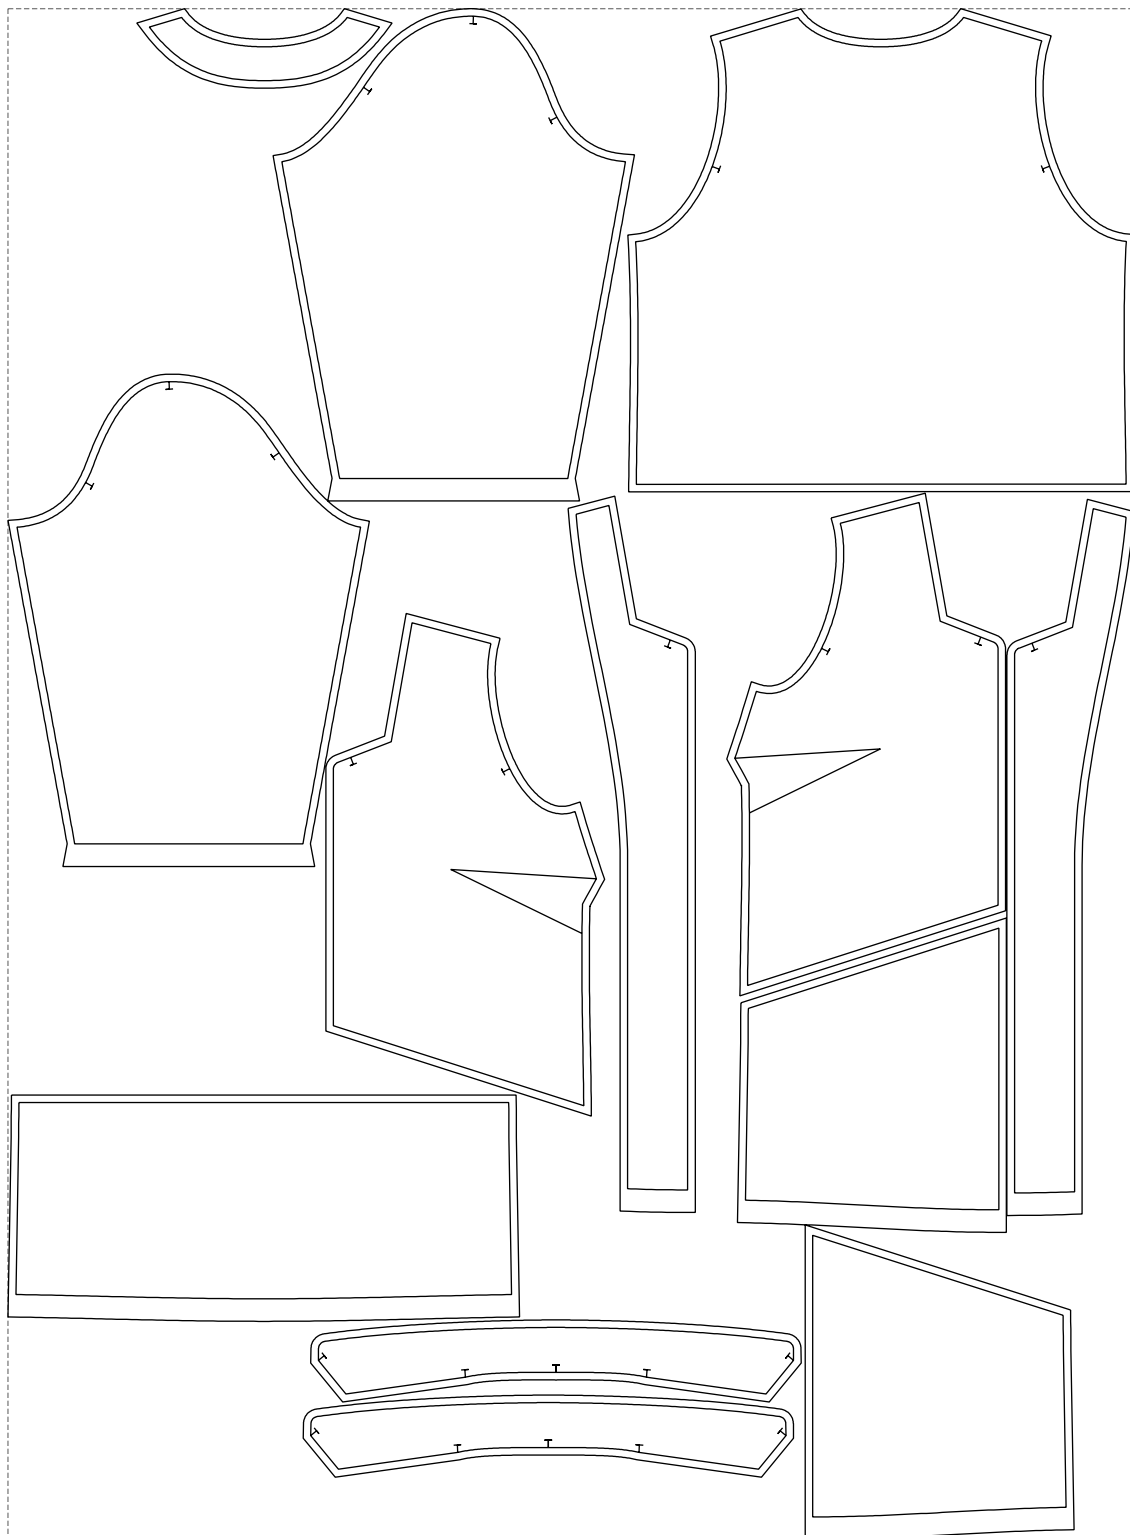

Not for print

Paper size: A4, size:1318.39 x1060.88 mm

# Example

size:1499.00 x2038.12 mm

Maneken =1 ver.0

rz\_1=170

rz\_16=116

rz\_17=100

rz\_18=98.8

rz\_19=124