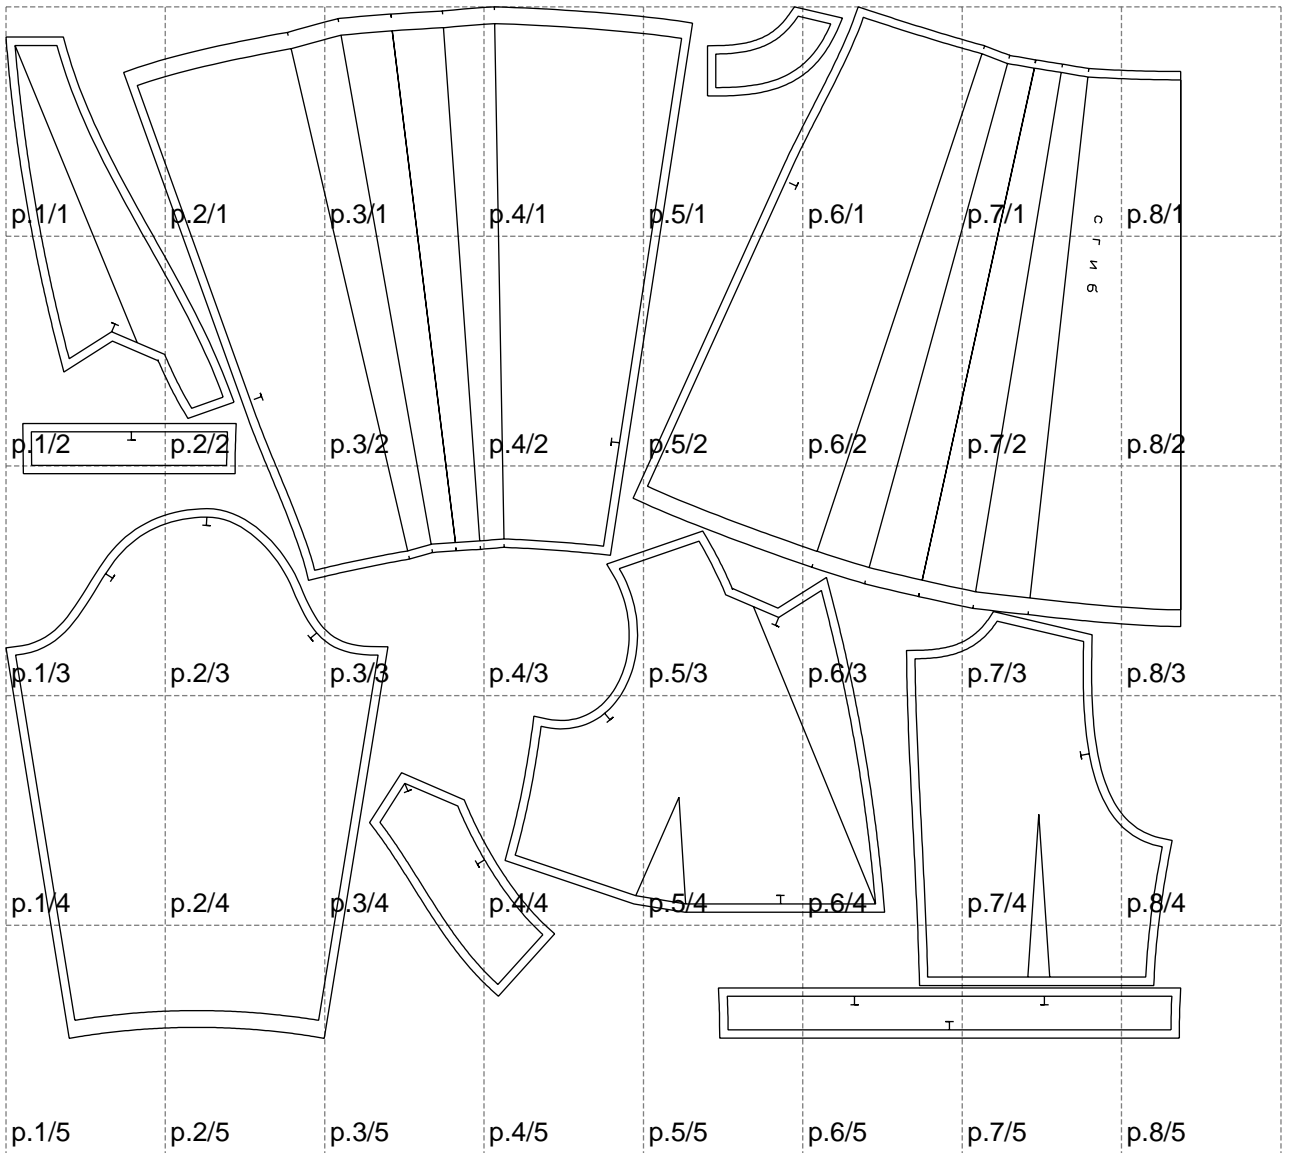

Not for print

Paper size: A4, size:1399.00 x1228.29 mm

# Example

size:1499.00 x2685.69 mm

Maneken =1 ver.0

rz\_1=170

rz\_16=108

rz\_17=92.5

rz\_18=89.2

rz\_19=116

rz\_20=113

---

. . . . .  
. . . . .  
. . . . .