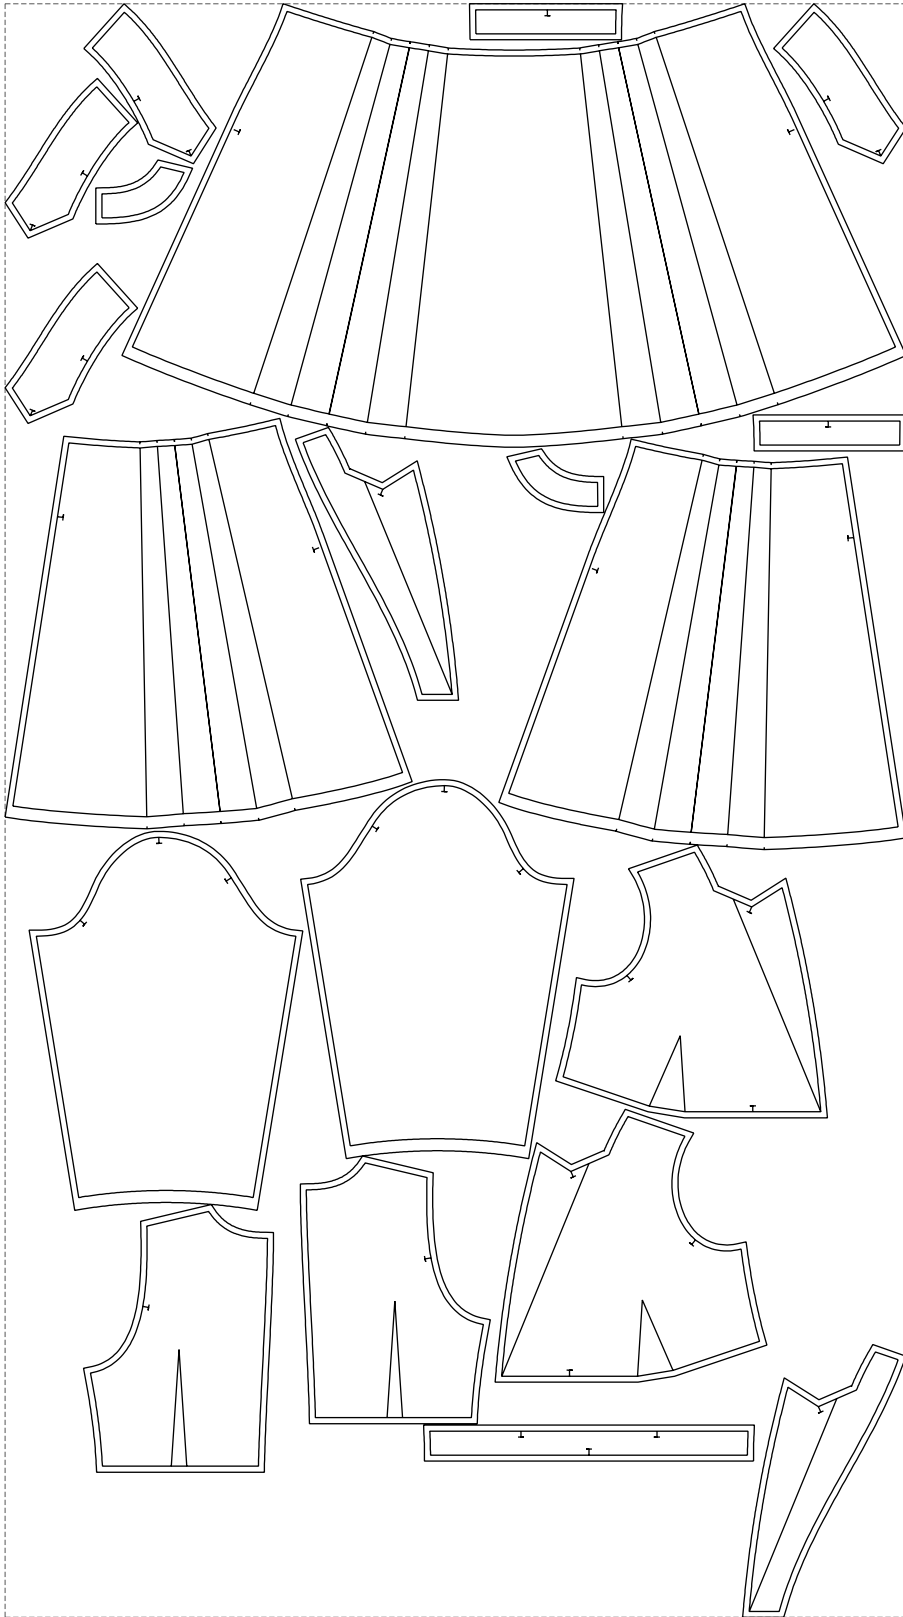

Not for print

Paper size: A4, size:1399.00 x1228.29 mm

# Example

size:1499.00 x2685.69 mm

Maneken =1 ver.0

rz\_1=170

rz\_16=108

rz\_17=92.5

rz\_18=89.2

rz\_19=116