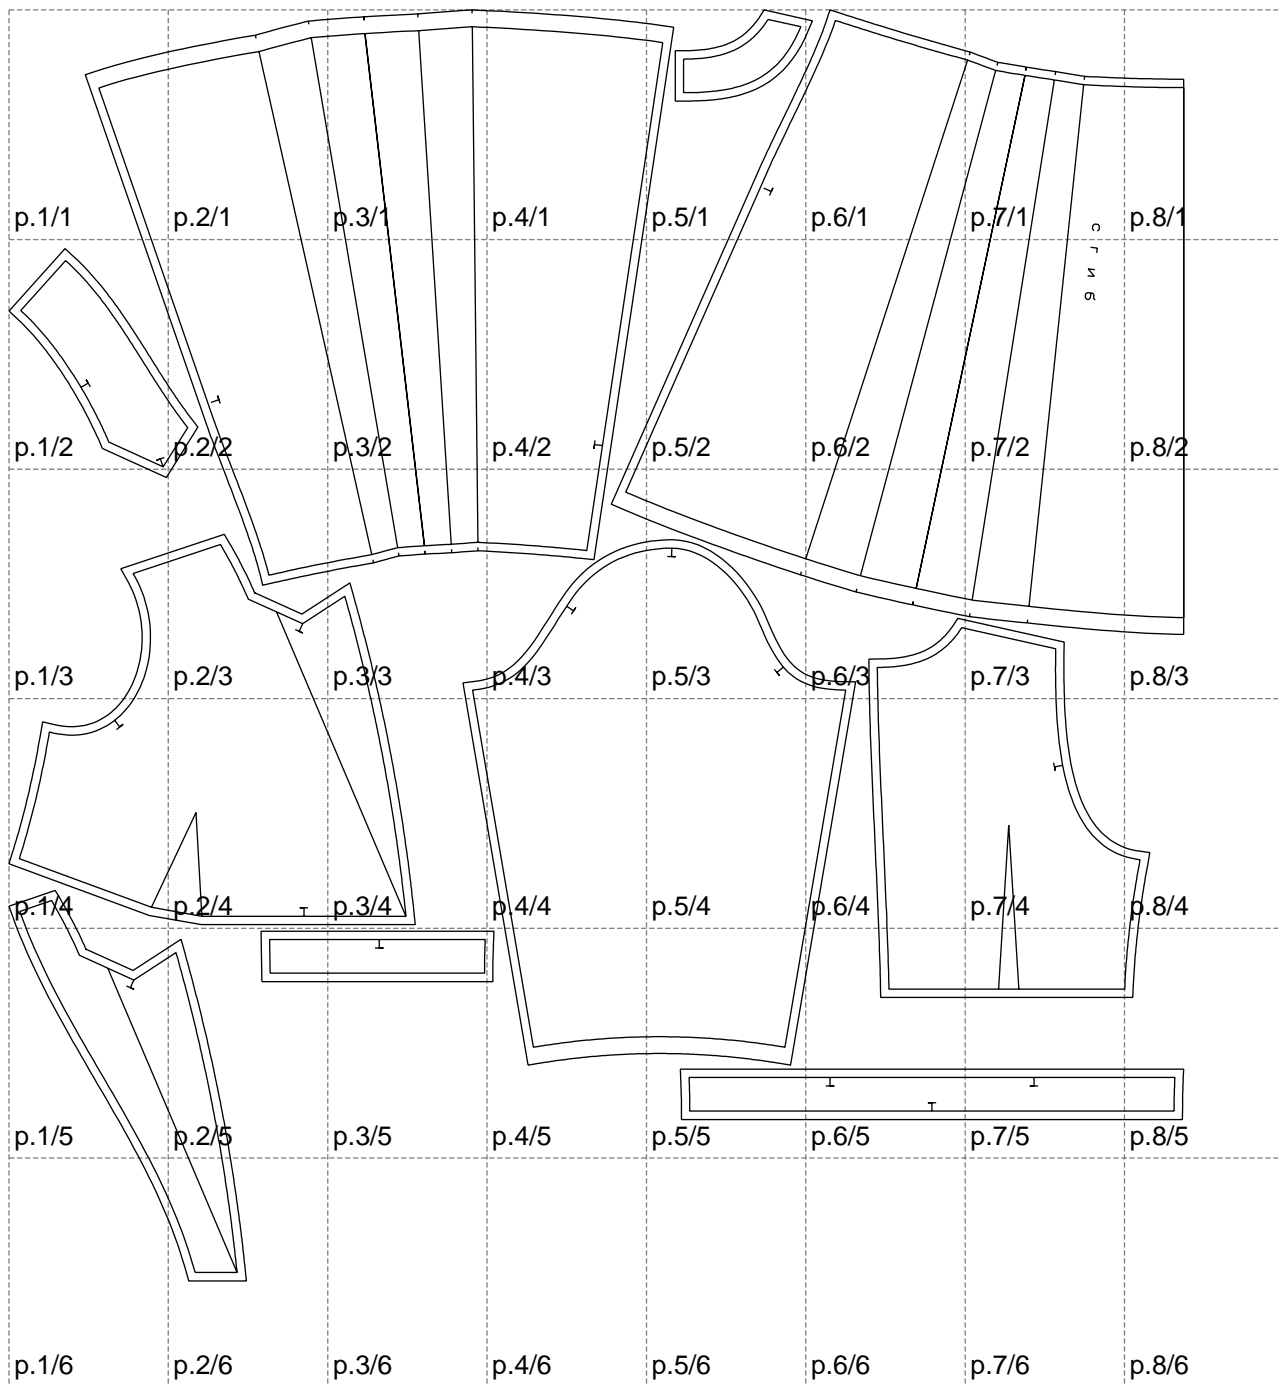

Not for print

Paper size: A4, size:1399.00 x1513.40 mm

# Example

size:1499.00 x2735.43 mm

Maneken =1 ver.0

rz\_1=170

rz\_16=116

rz\_17=100

rz\_18=98.8

rz\_19=124

rz\_20=121

---

. . . . .  
. . . . .  
. . . . .