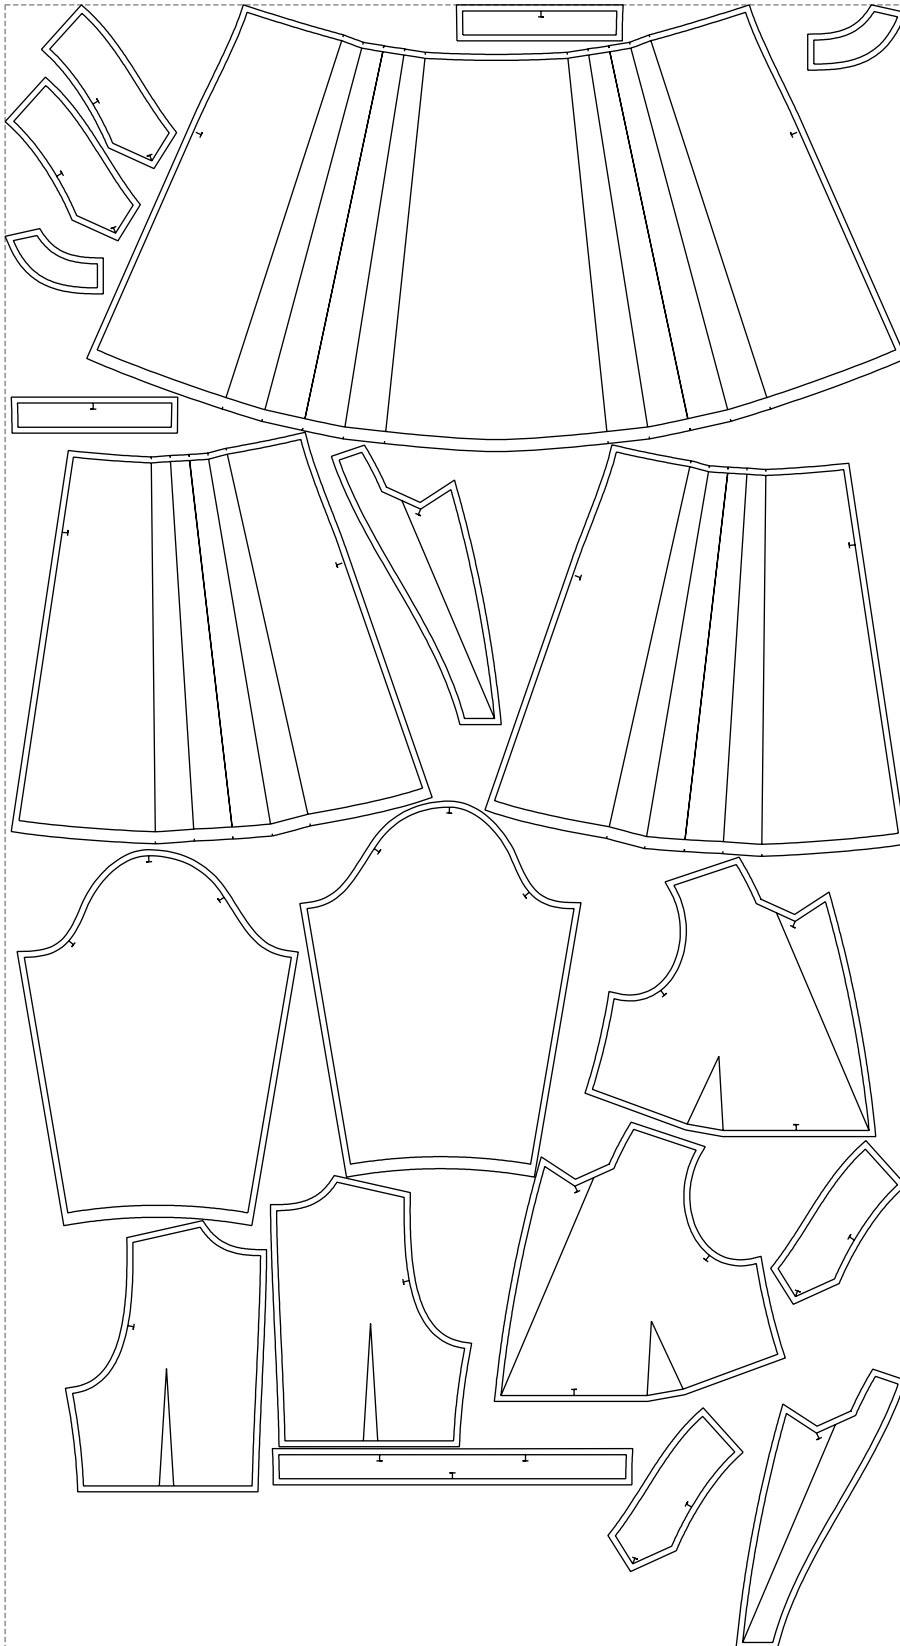

Not for print

Paper size: A4, size:1399.00 x1513.40 mm

# Example

size:1499.00 x2735.43 mm

Maneken =1 ver.0

rz\_1=170

rz\_16=116

rz\_17=100

rz\_18=98.8

rz\_19=124

rz\_20=121

---

. . . . .  
. . . . .  
. . . . .