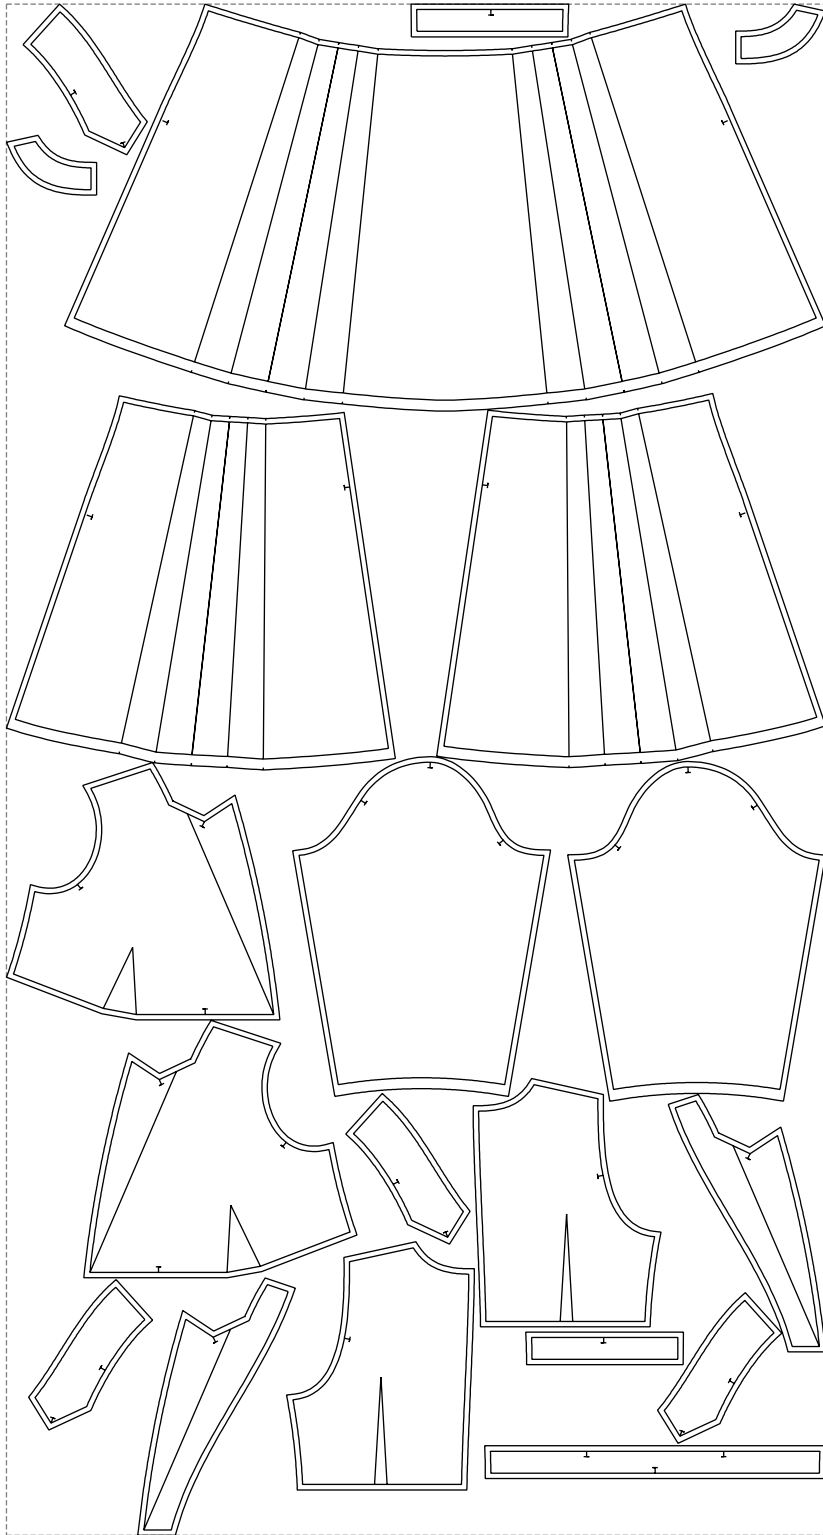

Not for print

Paper size: A4, size:1399.00 x1541.75 mm

# Example

size:1499.00 x2803.55 mm

Maneken =1 ver.0

rz\_1=170

rz\_16=120

rz\_17=104

rz\_18=103.6

rz\_19=128

rz\_20=125.1

---

. . . . .  
. . . . .  
. . . . .