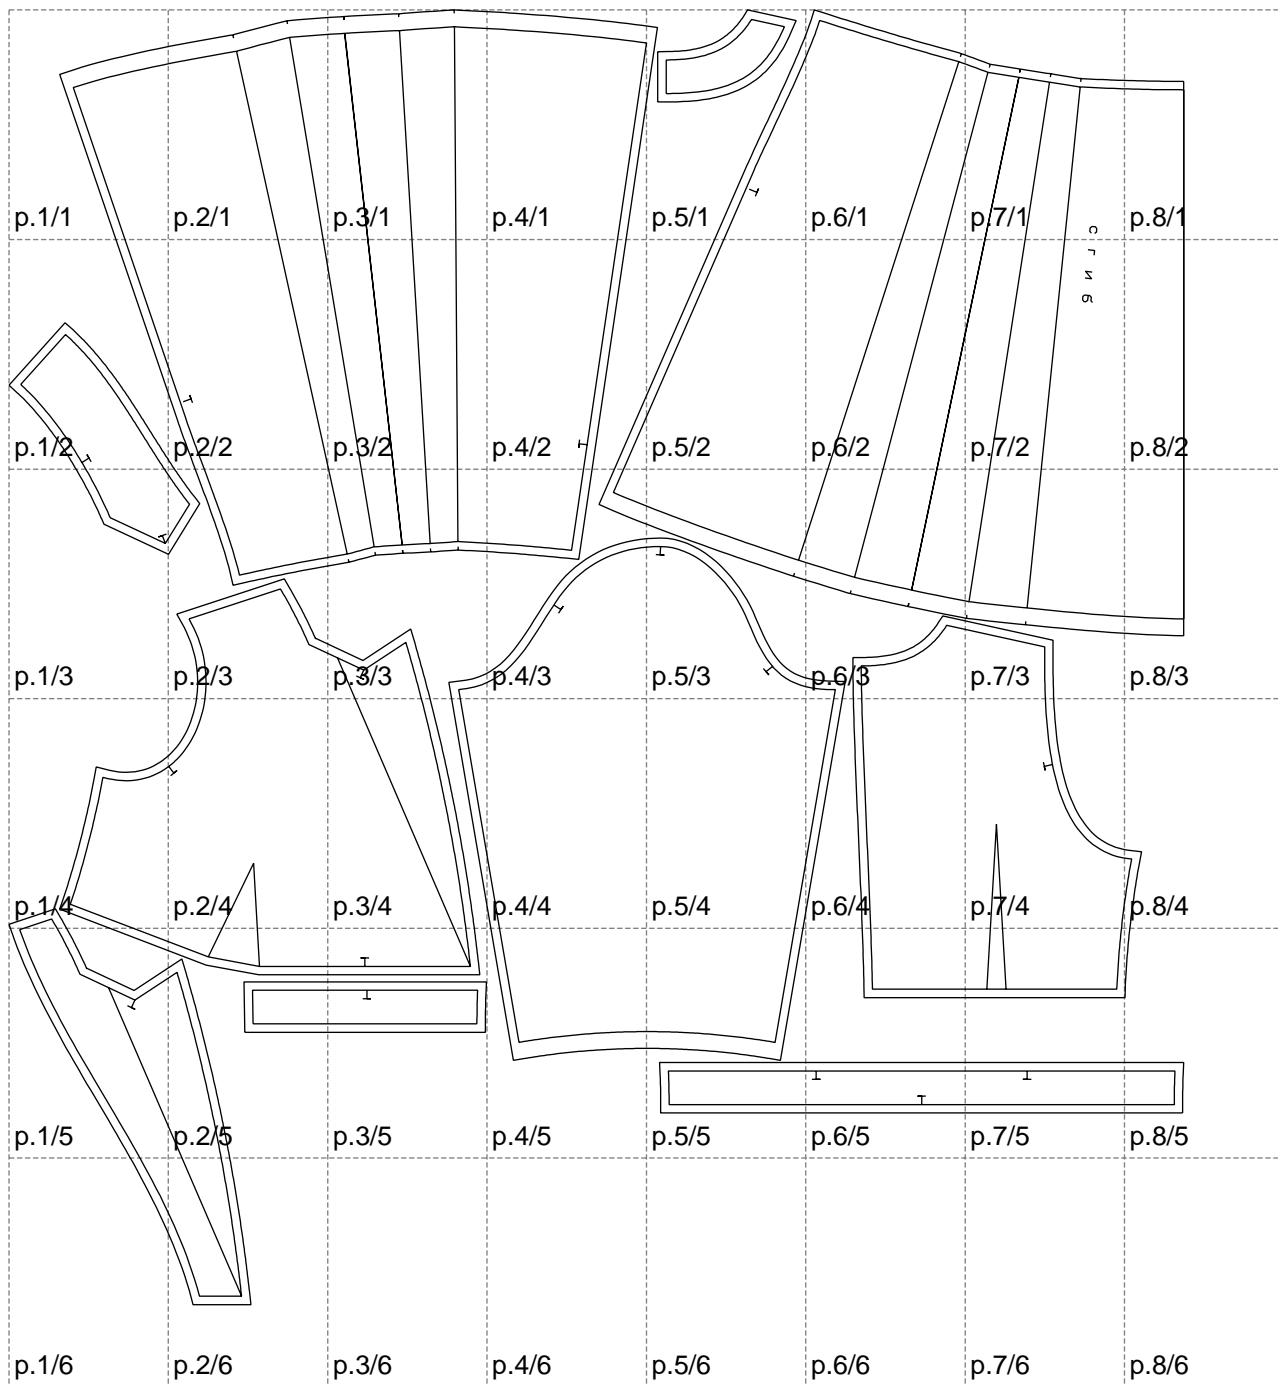

Not for print

Paper size: A4, size:1399.00 x1541.75 mm

# Example

size:1499.00 x2803.55 mm

Maneken =1 ver.0

rz\_1=170

rz\_16=120

rz\_17=104

rz\_18=103.6

rz\_19=128

rz\_20=125.1

---

. . . . .  
. . . . .  
. . . . .