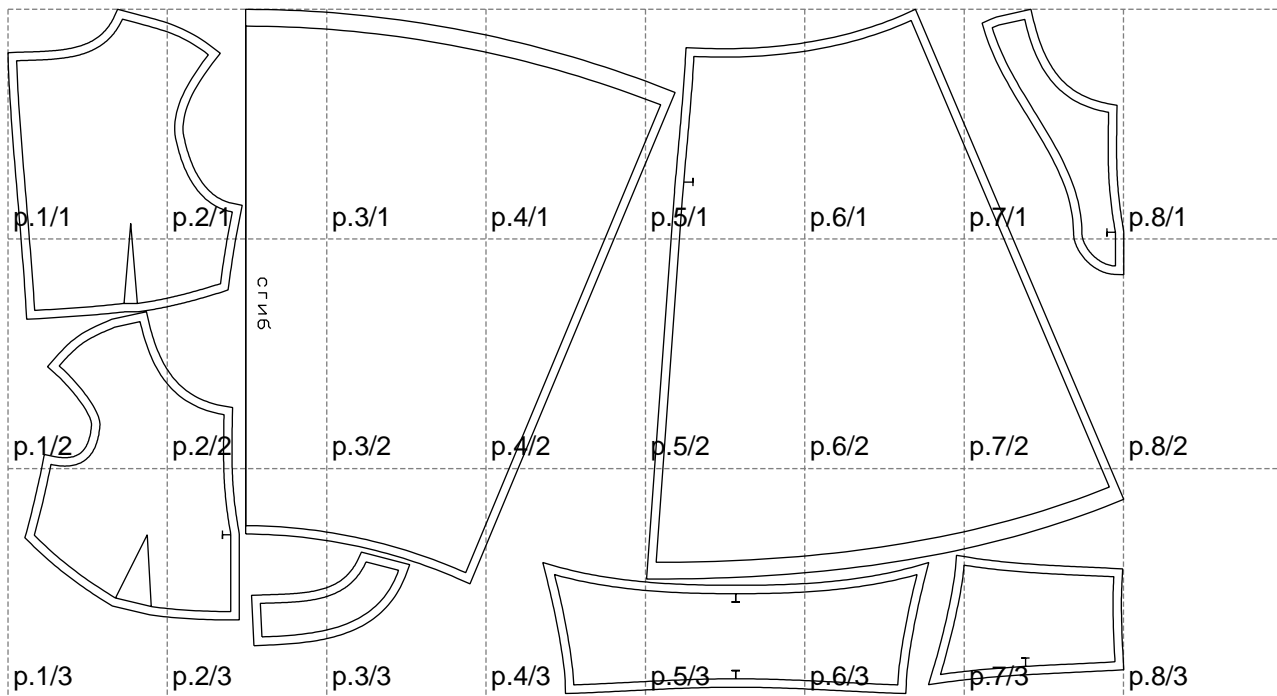

Not for print

Paper size: A4, size:1329.00 x814.73 mm

# Example

size:1499.00 x1546.64 mm

Maneken =1 ver.0

rz\_1=170

rz\_16=88

rz\_17=75.6

rz\_18=67.6

rz\_19=96

rz\_20=94.6

---

. . . . .  
. . . . .  
. . . . .