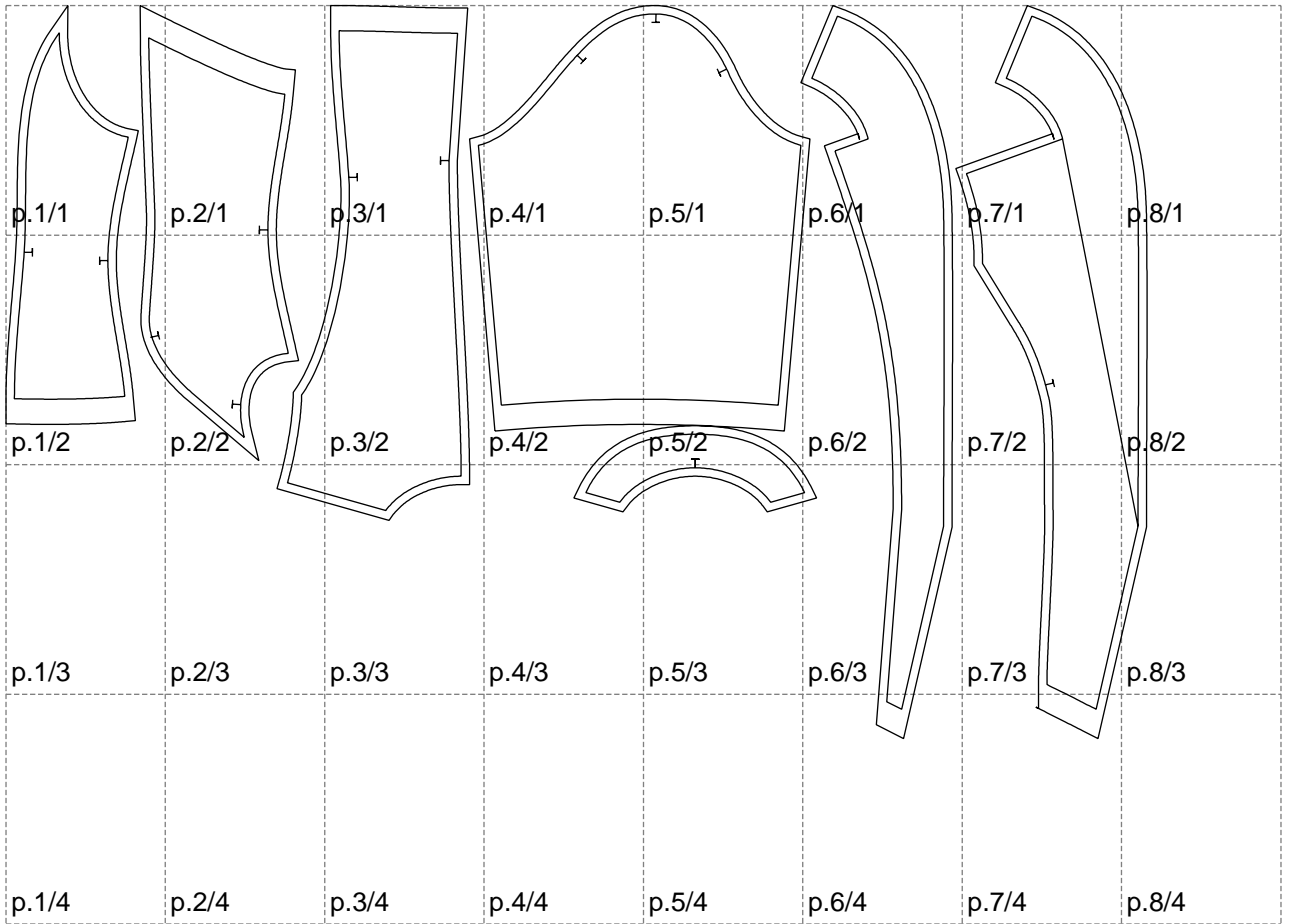

Not for print

Paper size: A4, size:1358.96 x872.74 mm

# Example

size:1499.00 x1426.79 mm

Maneken =1 ver.0

rz\_1=170

rz\_16=96

rz\_17=82

rz\_18=76

rz\_19=104

rz\_20=101.8

---

. . . . .  
. . . . .  
. . . . .