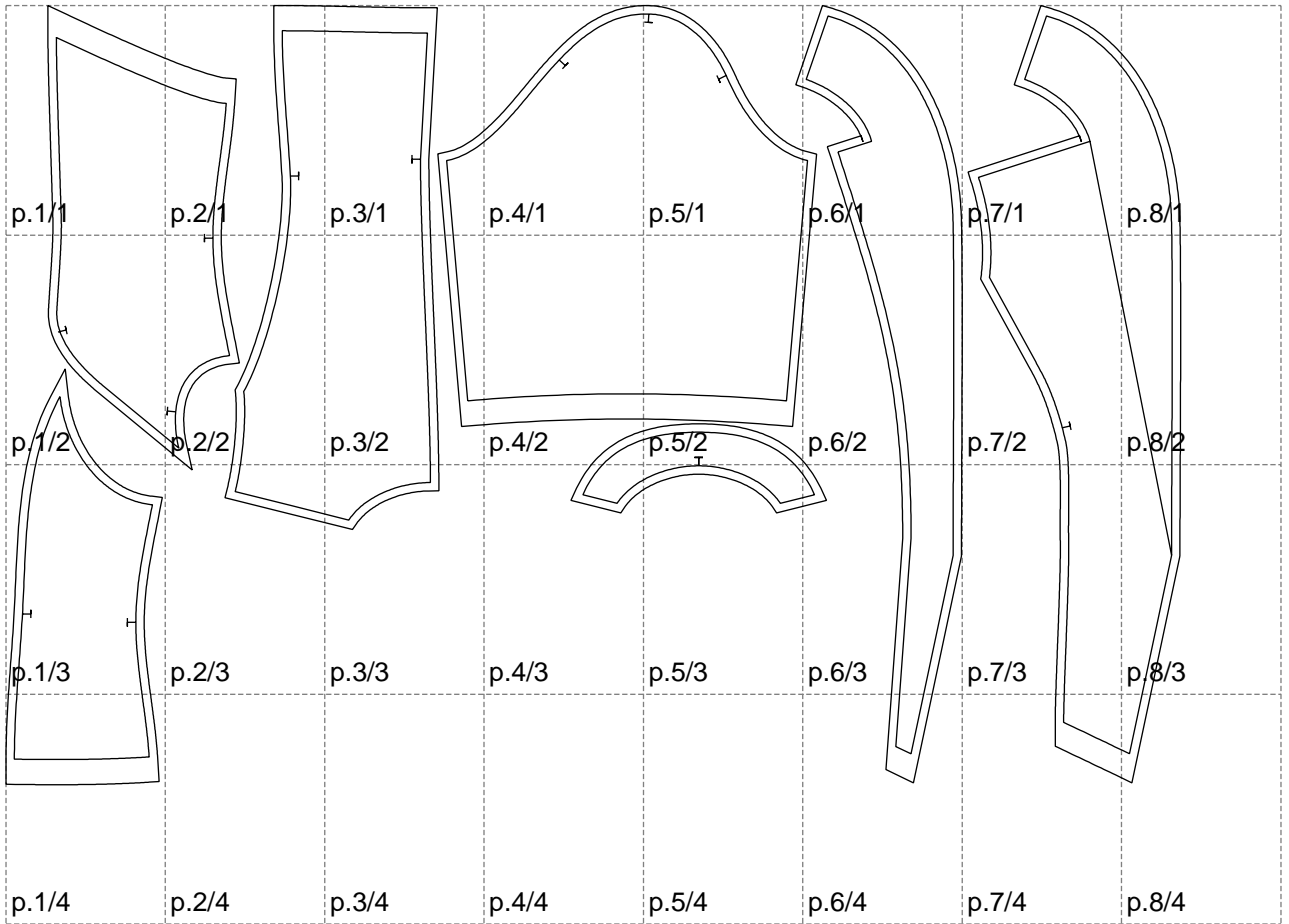

Not for print

Paper size: A4, size:1399.00 x927.80 mm

# Example

size:1499.00 x1551.67 mm

Maneken =1 ver.0

rz\_1=170

rz\_16=120

rz\_17=104

rz\_18=103.6

rz\_19=128

rz\_20=125.1

---

. . . . .  
. . . . .  
. . . . .