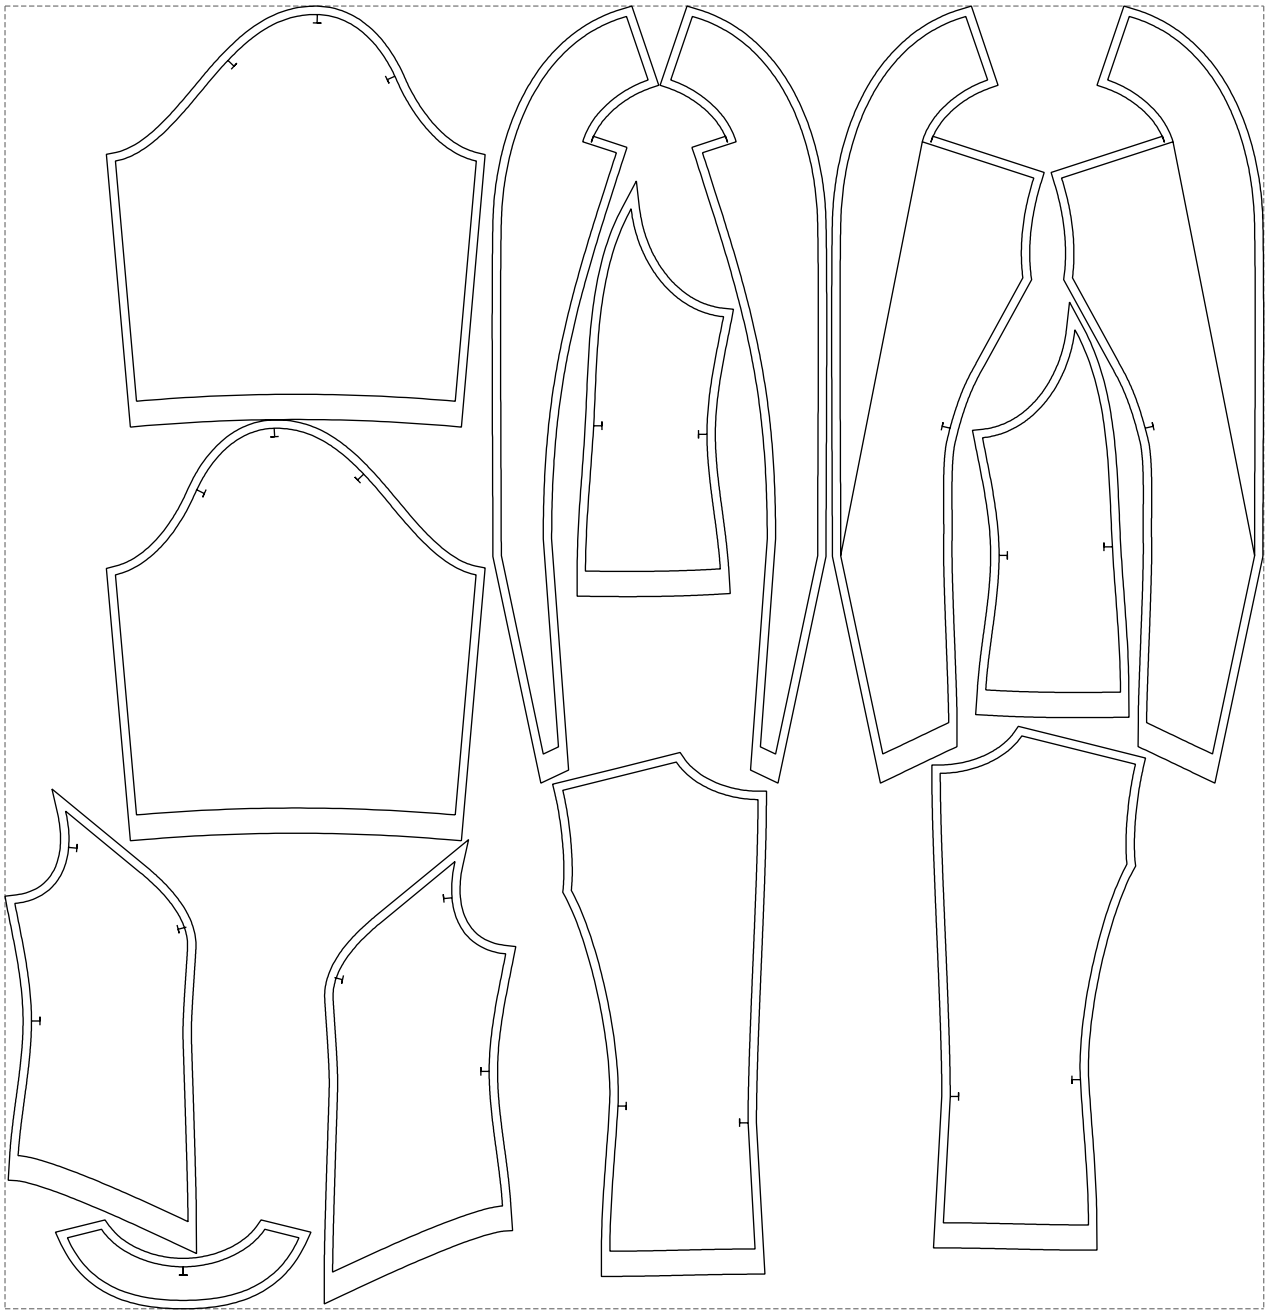

Not for print

Paper size: A4, size:1399.00 x927.80 mm

# Example

size:1499.00 x1551.67 mm

Maneken =1 ver.0

rz\_1=170

rz\_16=120

rz\_17=104

rz\_18=103.6

rz\_19=128