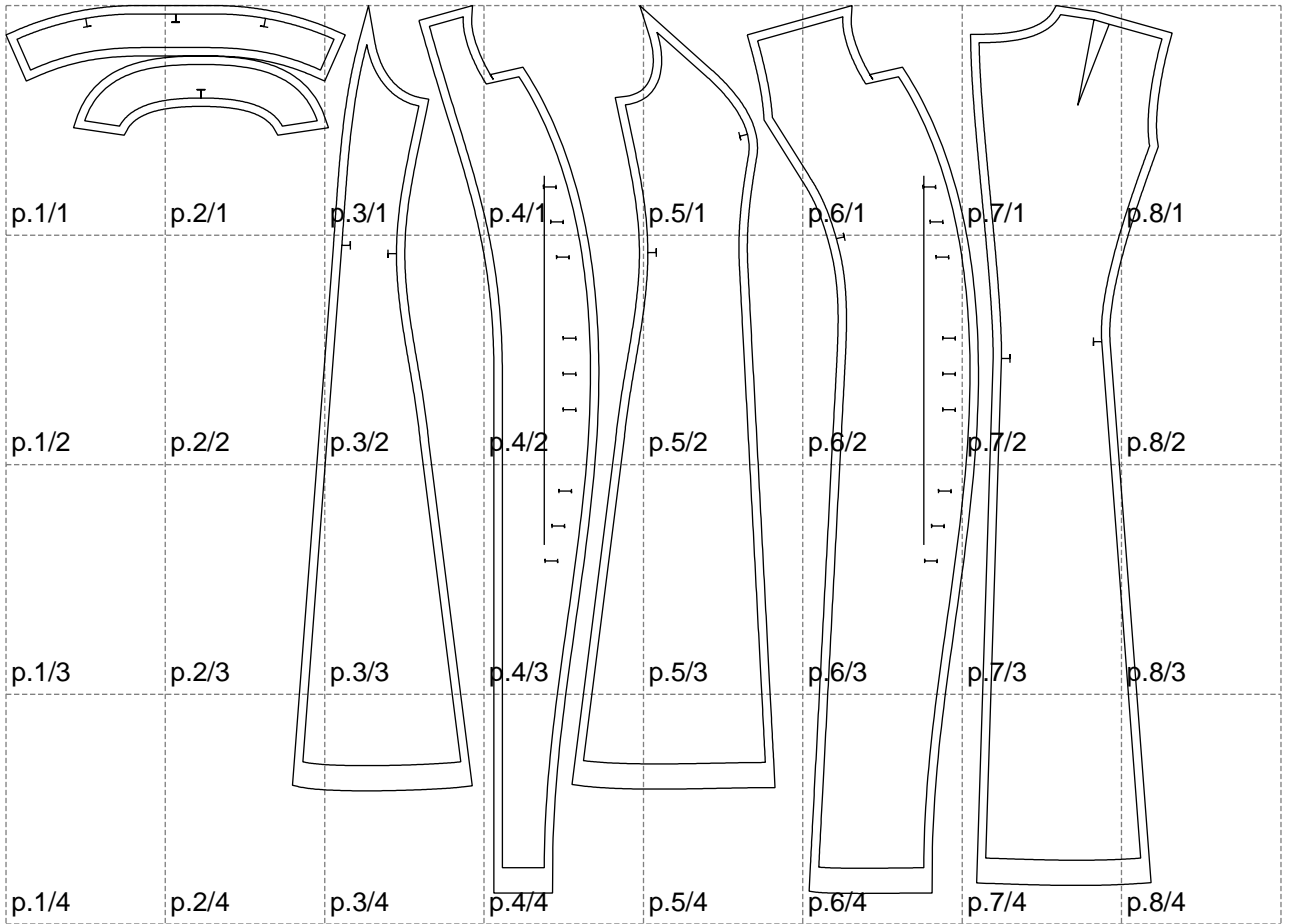

Not for print

Paper size: A4, size:1388.95 x1057.29 mm

# Example

size:1499.00 x1993.83 mm

Maneken =1 ver.0

rz\_1=170

rz\_16=88

rz\_17=75.6

rz\_18=67.6

rz\_19=96

rz\_20=94.6

---

. . . . .  
. . . . .  
. . . . .