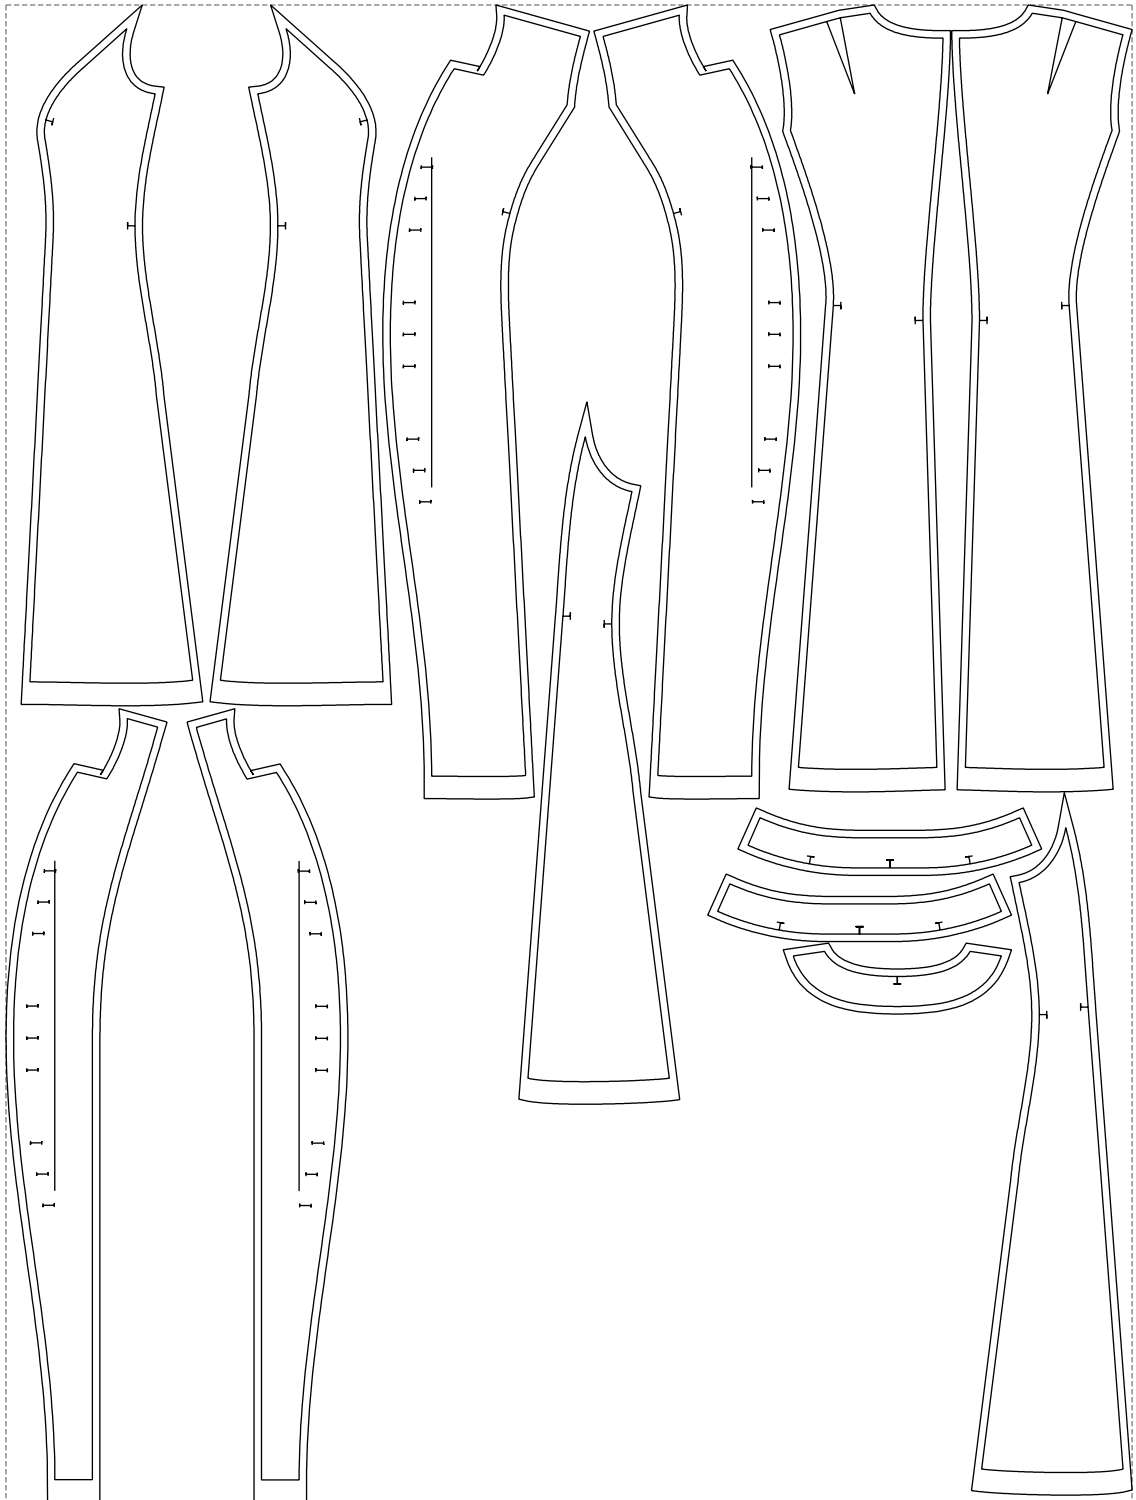

# Example

size:1499.00 x1993.83 mm

Maneken =1 ver.0

rz\_1=170

rz\_16=88

rz\_17=75.6

rz\_18=67.6

rz\_19=96