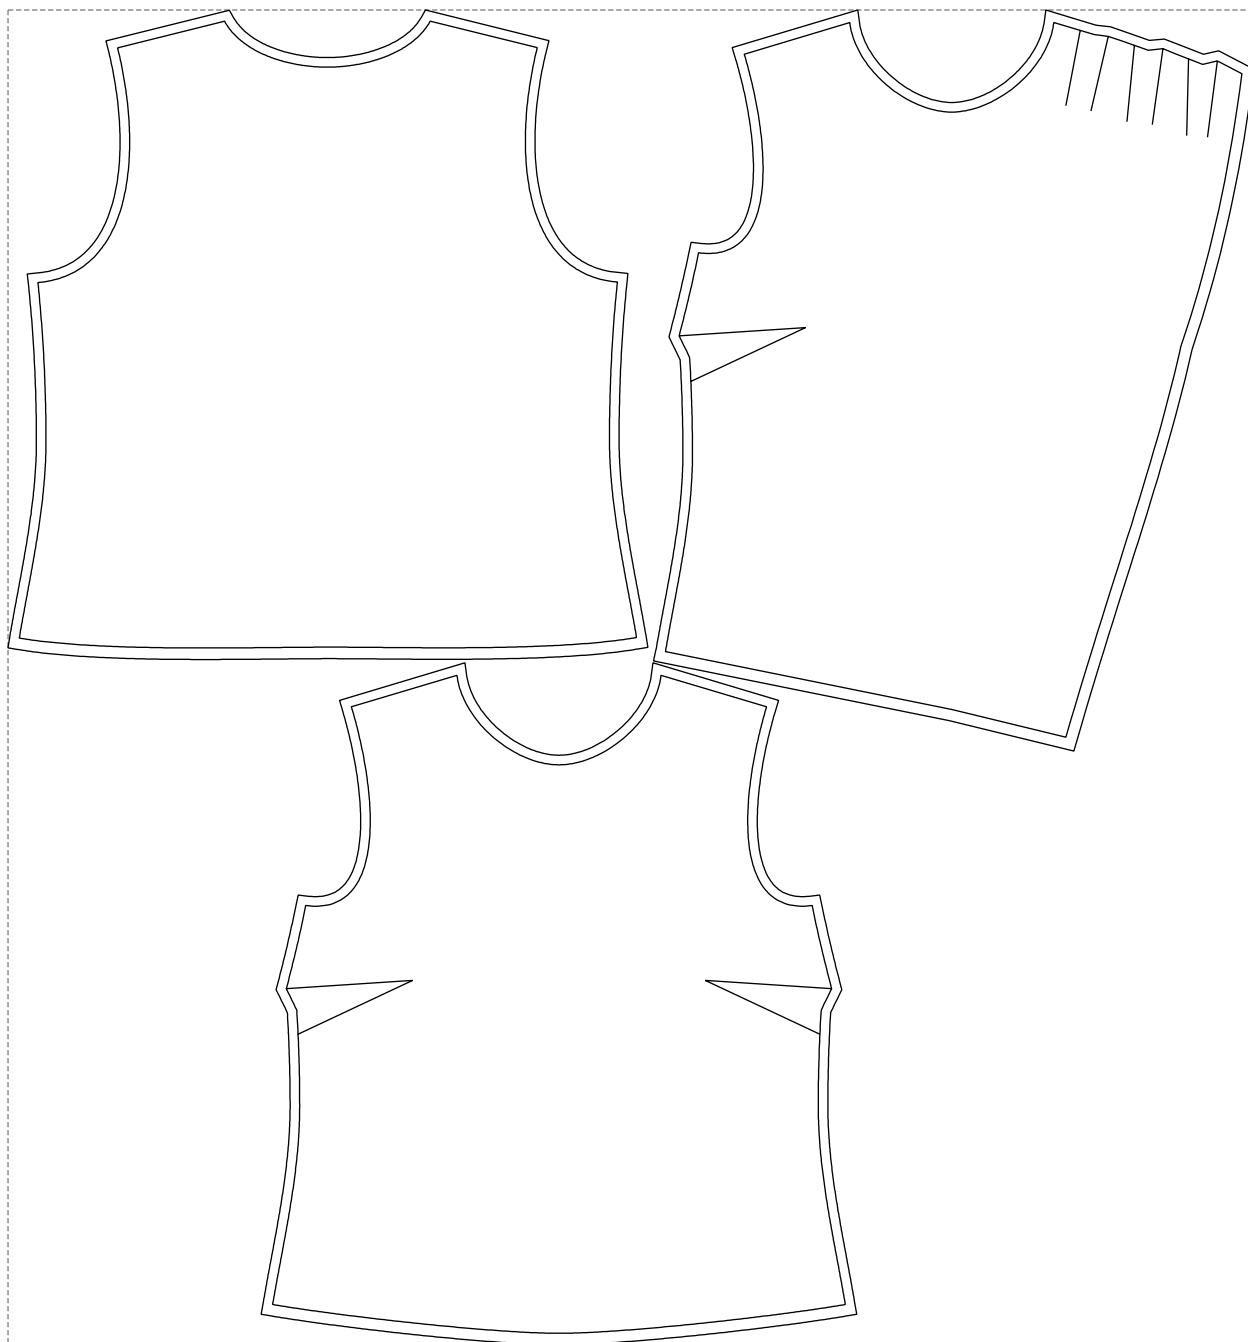

Not for print

Paper size: A4, size:1248.29 x772.43 mm

# Example

size:1298.51 x1391.23 mm

Maneken =1 ver.0

rz\_1=170

rz\_16=116

rz\_17=100

rz\_18=98.8

rz\_19=124