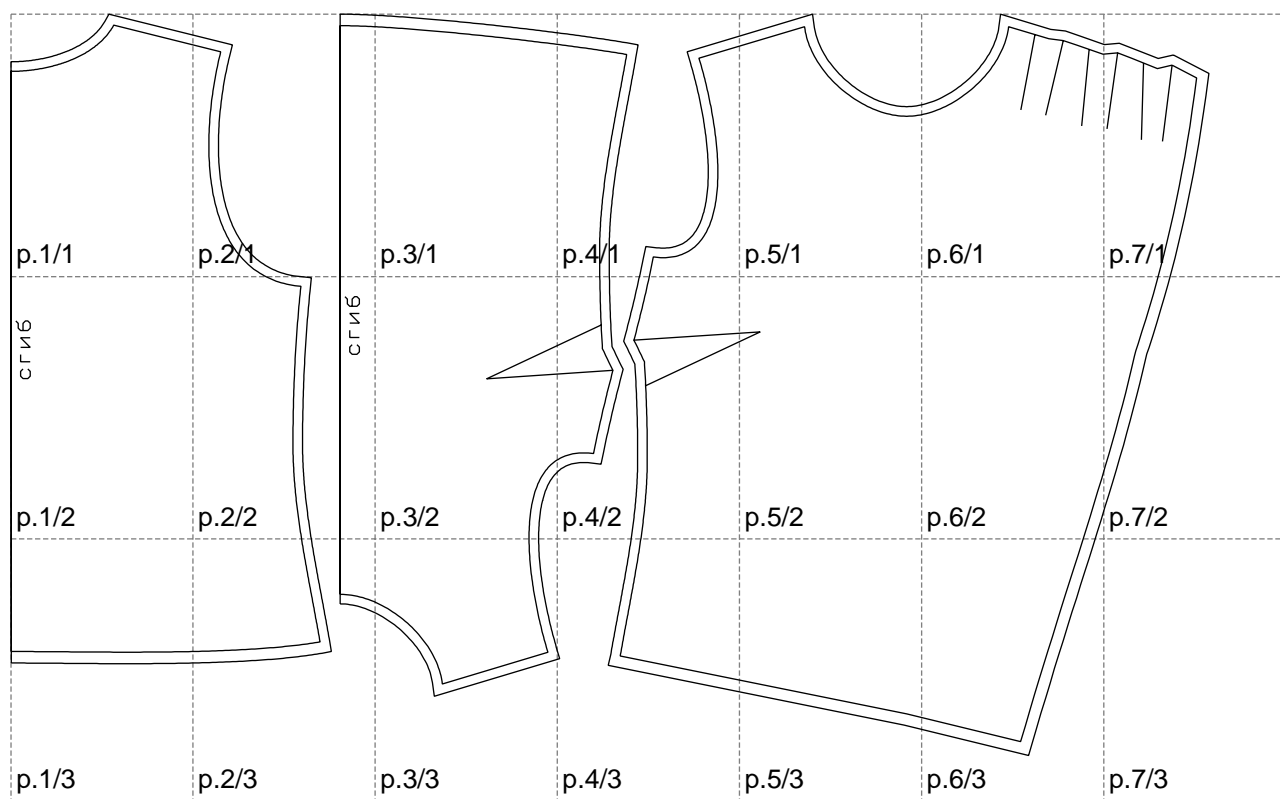

Not for print

Paper size: A4, size:1248.29 x772.43 mm

# Example

size:1298.51 x1391.23 mm

Maneken =1 ver.0

rz\_1=170

rz\_16=116

rz\_17=100

rz\_18=98.8

rz\_19=124

rz\_20=121

---

. . . . .  
. . . . .  
. . . . .