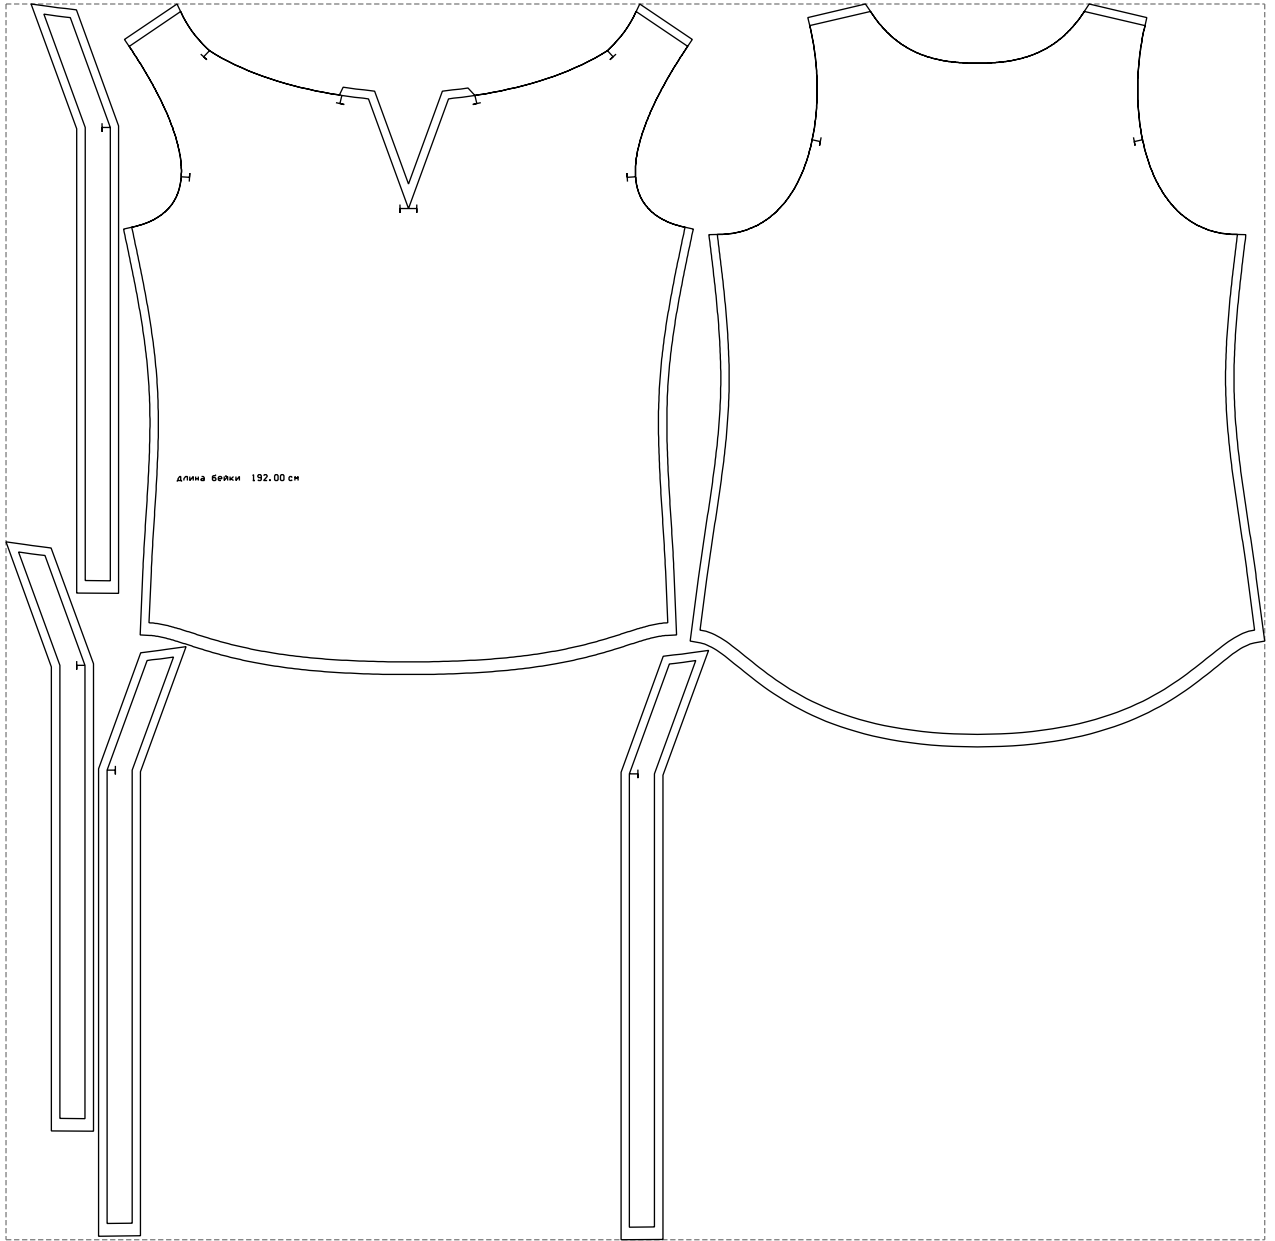

Not for print

Paper size: A4, size:1058.90 x884.99 mm

# Example

size:1499.00 x1472.13 mm

Maneken =1 ver.0

rz\_1=170

rz\_16=108

rz\_17=92.5

rz\_18=89.2

rz\_19=116