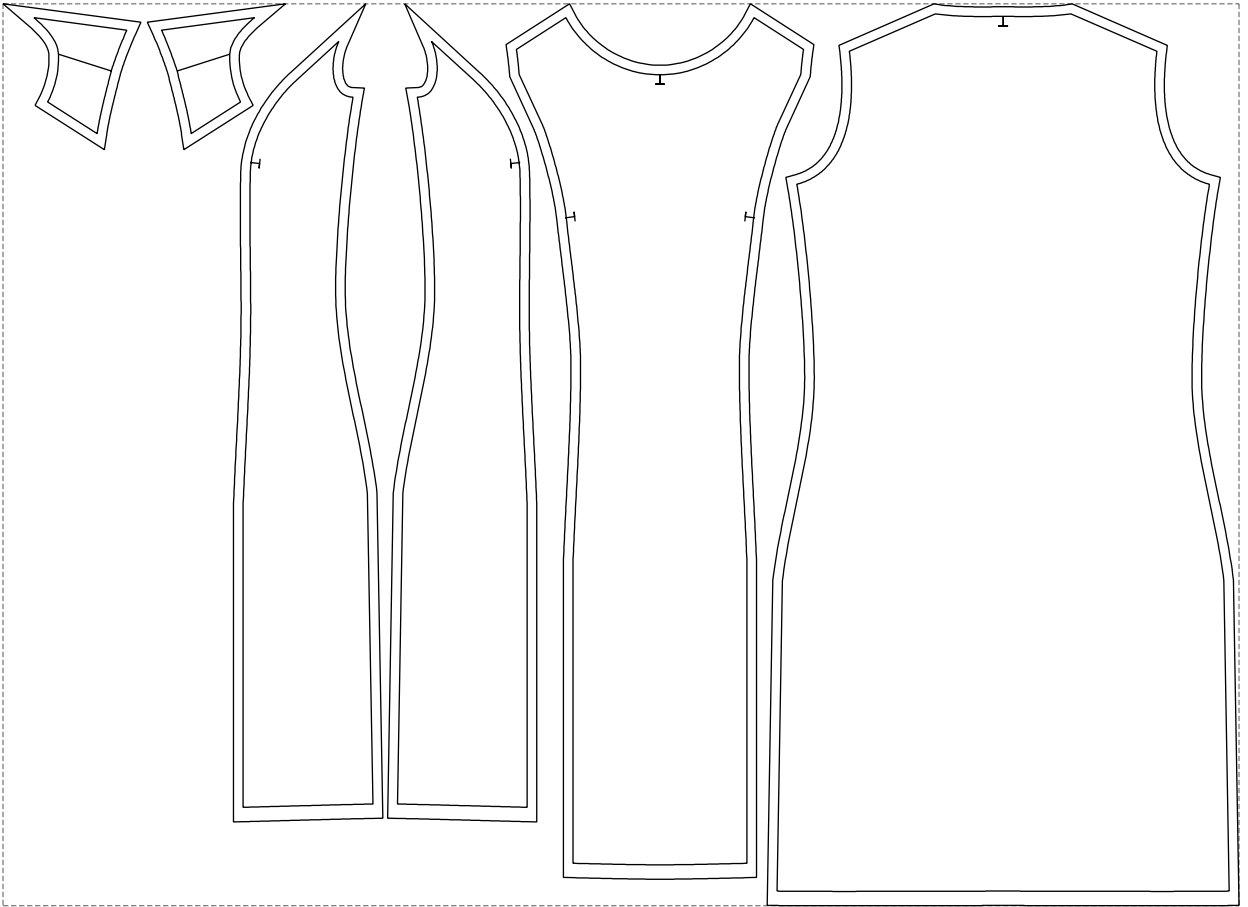

Not for print

Paper size: A4, size:726.24 x940.04 mm

Example

size:1288.20 x940.04 mm

Maneken =1 ver.0

rz_1=170

rz_16=88

rz_17=75.6

rz_18=67.6

rz_19=96

rz_20=94.6

.
.
.