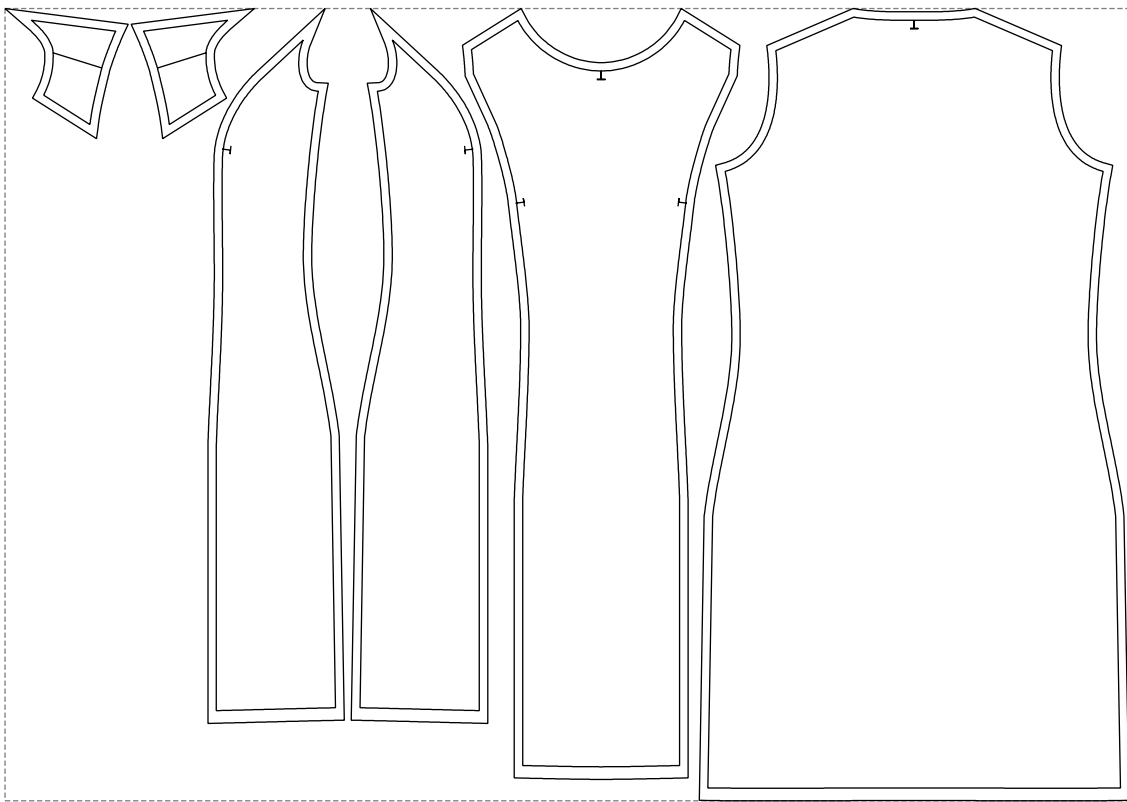

# Example

size:1338.74 x943.88 mm

Maneken =1 ver.0

rz\_1=170

rz\_16=92

rz\_17=78.8

rz\_18=71.8

rz\_19=100