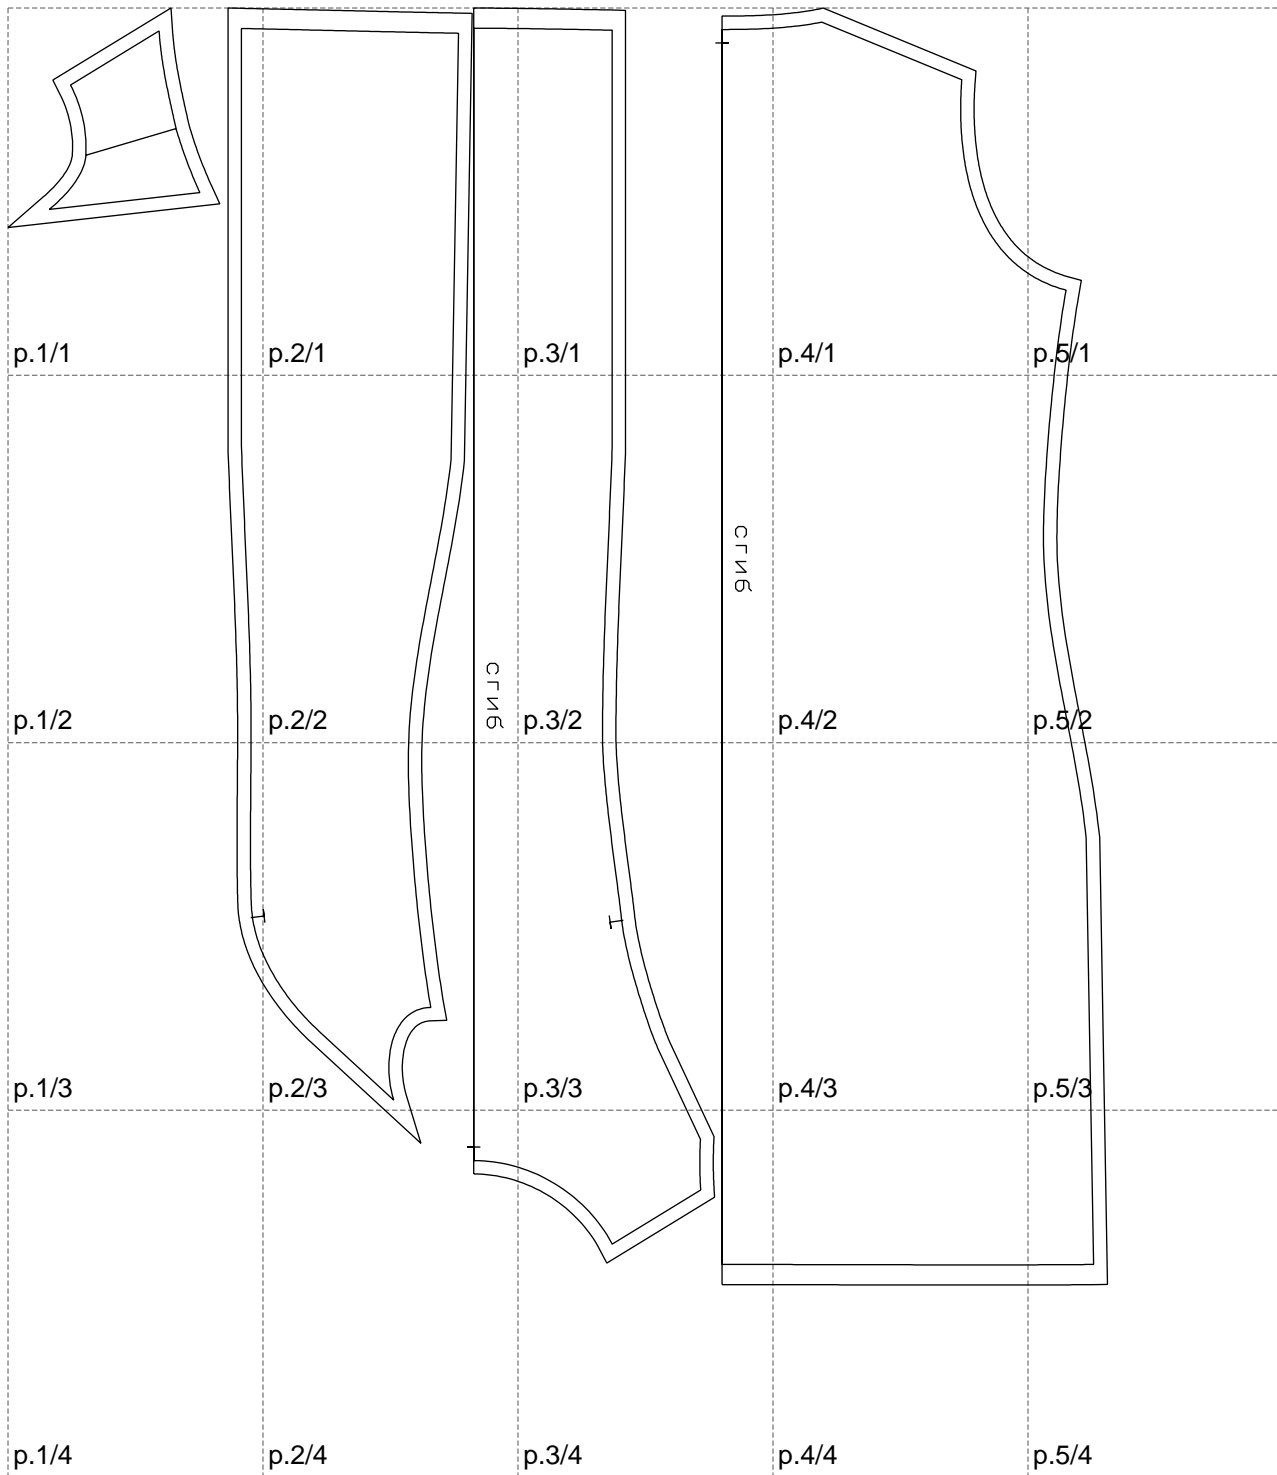

Not for print

Paper size: A4, size:818.40 x950.39 mm

Example

size:1488.99 x950.39 mm

Maneken =1 ver.0

rz_1=170

rz_16=104

rz_17=88.9

rz_18=84.4

rz_19=112

rz_20=109.3

.
.
.