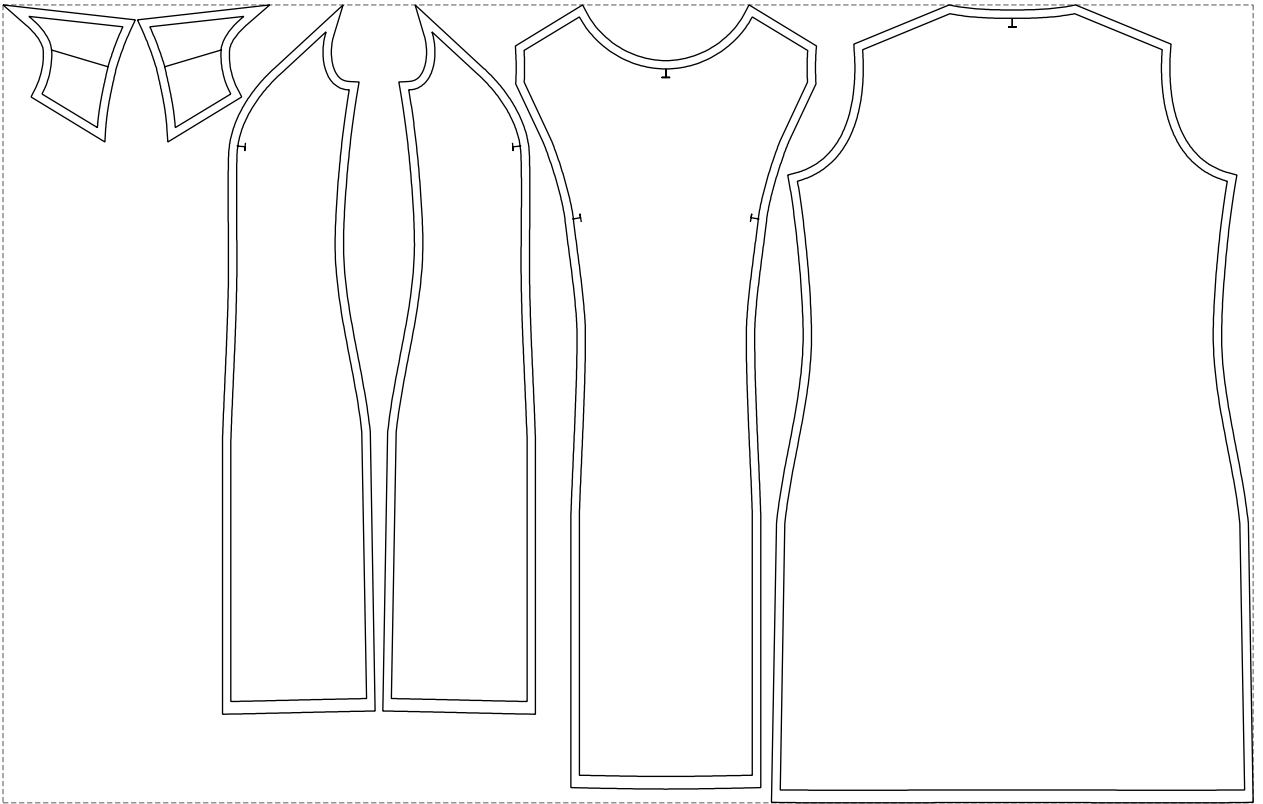

Not for print

Paper size: A4, size:818.40 x950.39 mm

Example

size:1488.99 x950.39 mm

Maneken =1 ver.0

rz_1=170

rz_16=104

rz_17=88.9

rz_18=84.4

rz_19=112

rz_20=109.3

.
.
.