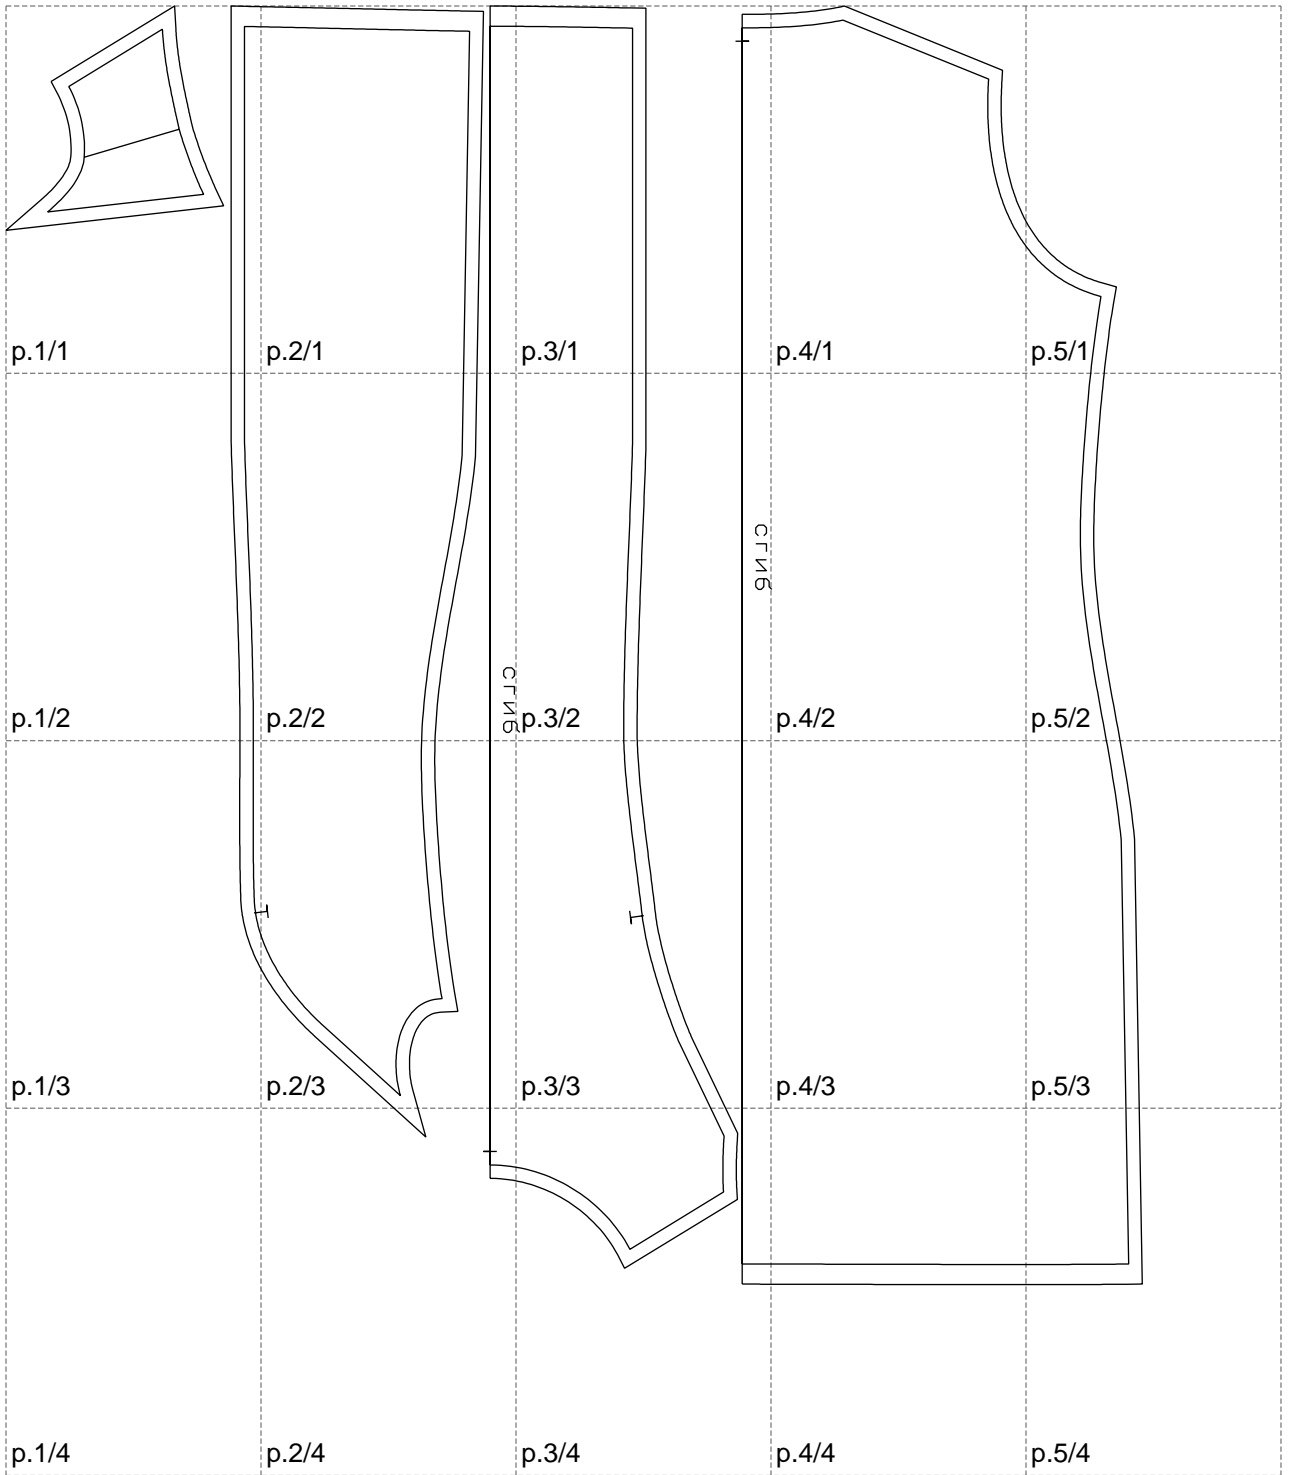

Not for print

Paper size: A4, size:845.87 x951.58 mm

Example

size:1438.68 x951.58 mm

Maneken =1 ver.0

rz_1=170

rz_16=108

rz_17=92.5

rz_18=89.2

rz_19=116

rz_20=113

.
.
.