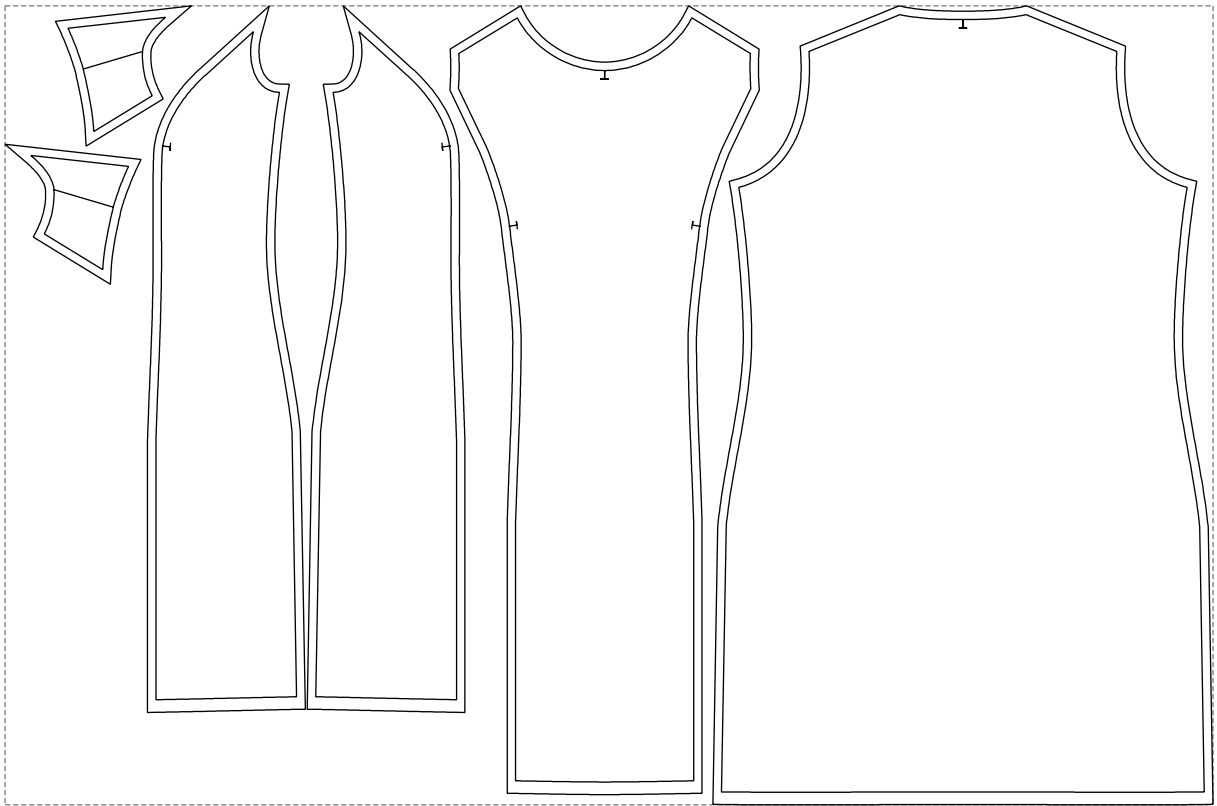

Not for print

Paper size: A4, size:845.87 x951.58 mm

Example

size:1438.68 x951.58 mm

Maneken =1 ver.0

rz_1=170

rz_16=108

rz_17=92.5

rz_18=89.2

rz_19=116

rz_20=113

.
.
.