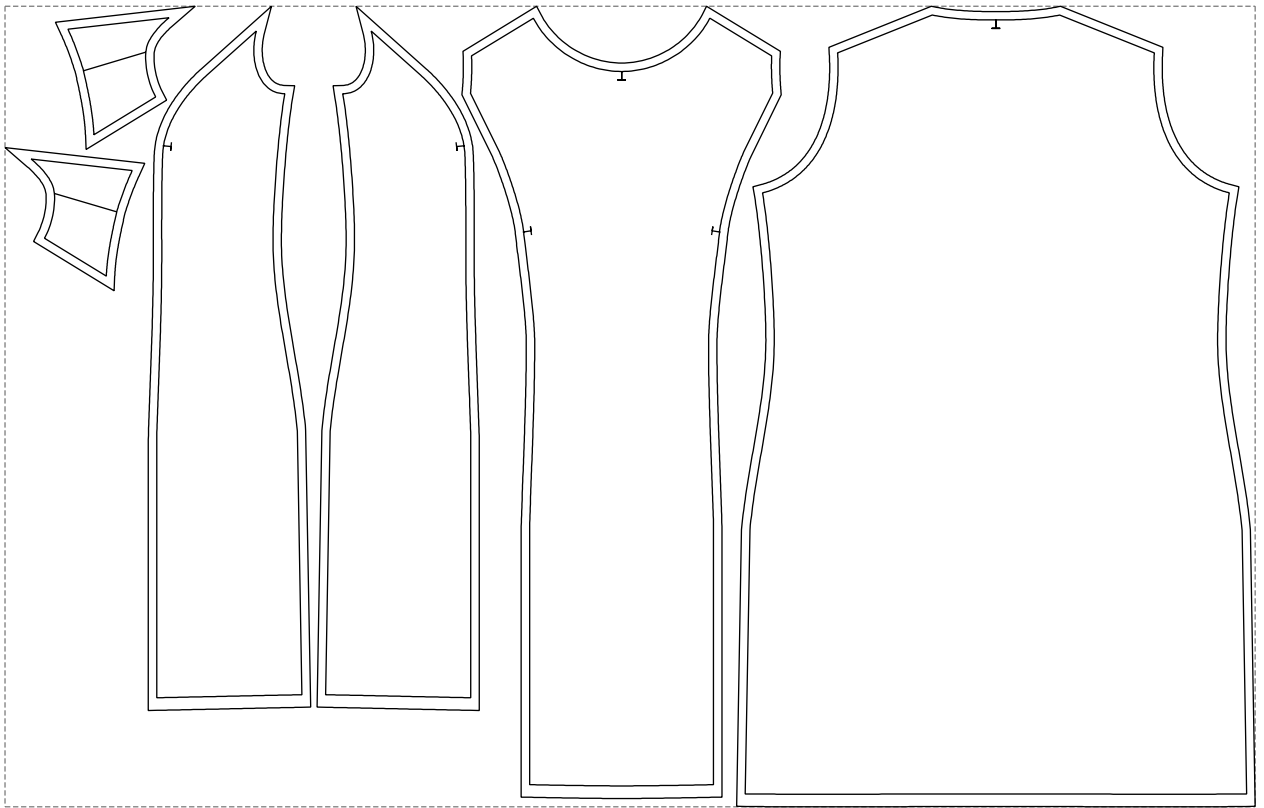

# Example

size:1488.98 x953.57 mm

Maneken =1 ver.0

rz\_1=170

rz\_16=112

rz\_17=96.2

rz\_18=94

rz\_19=120