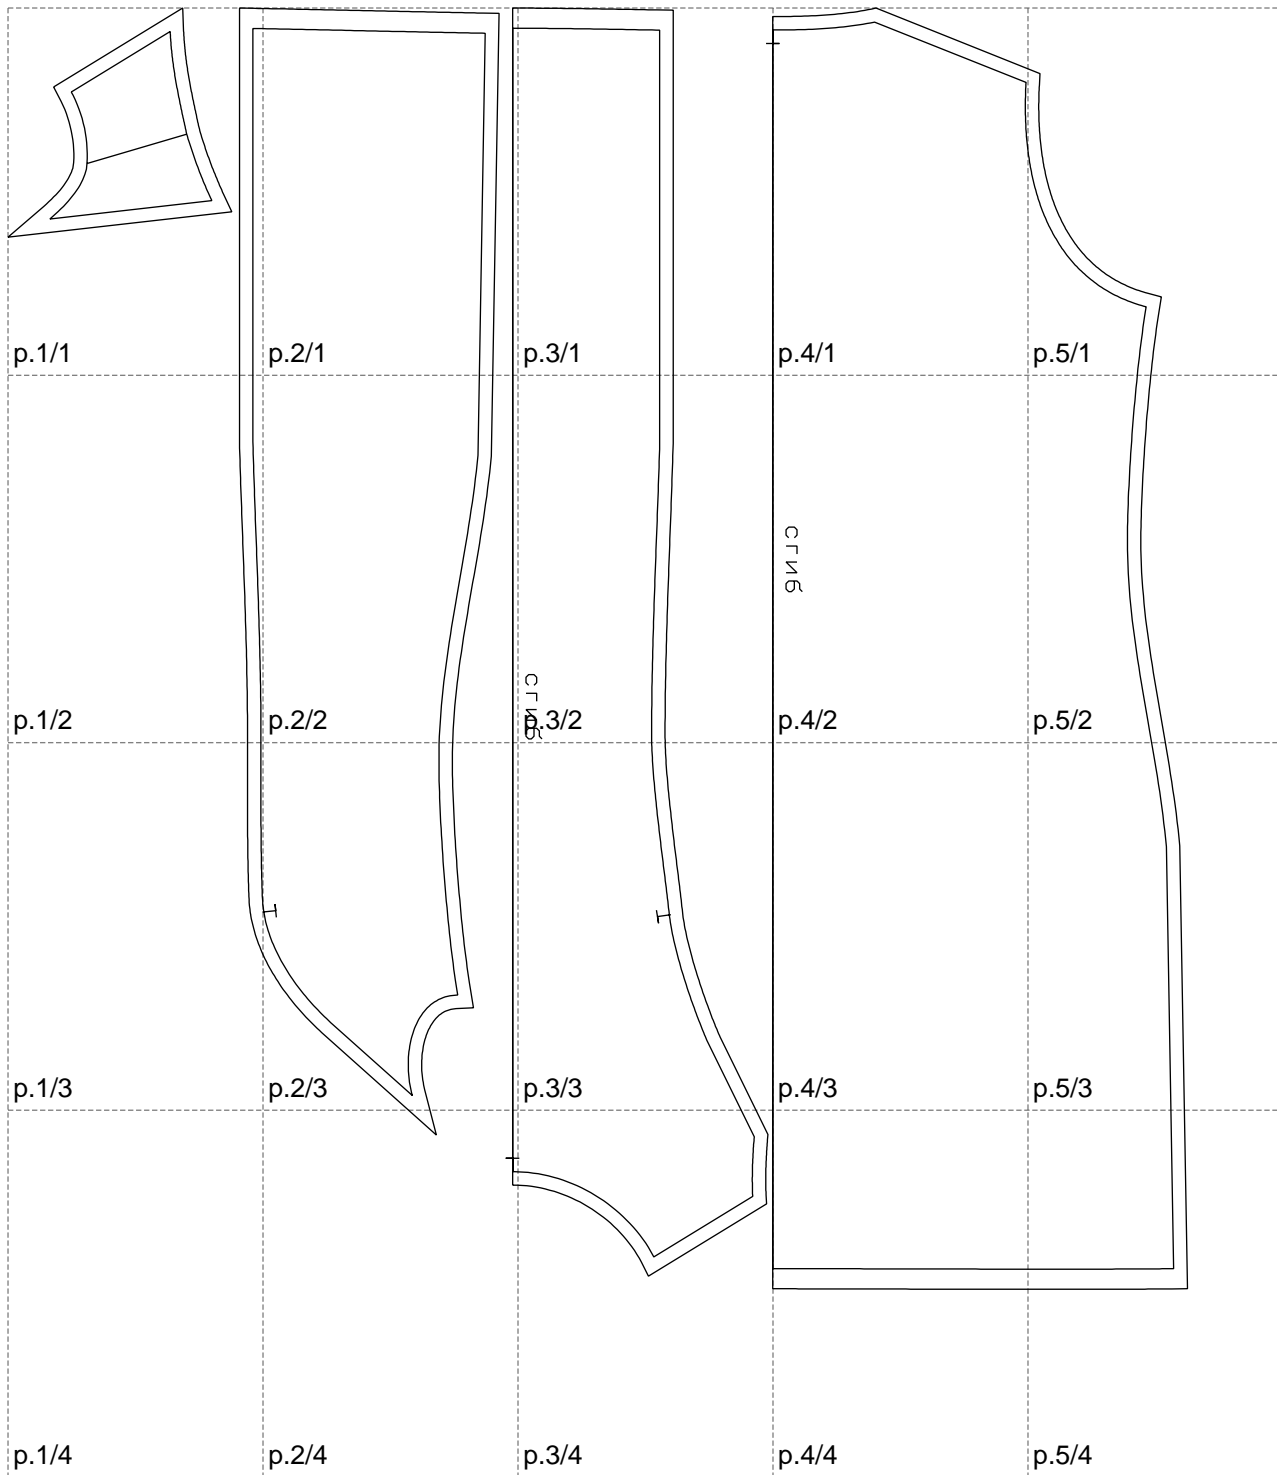

Not for print

Paper size: A4, size:878.01 x953.57 mm

# Example

size:1488.98 x953.57 mm

Maneken =1 ver.0

rz\_1=170

rz\_16=112

rz\_17=96.2

rz\_18=94

rz\_19=120

rz\_20=117

---

. . . . .  
. . . . .  
. . . . .